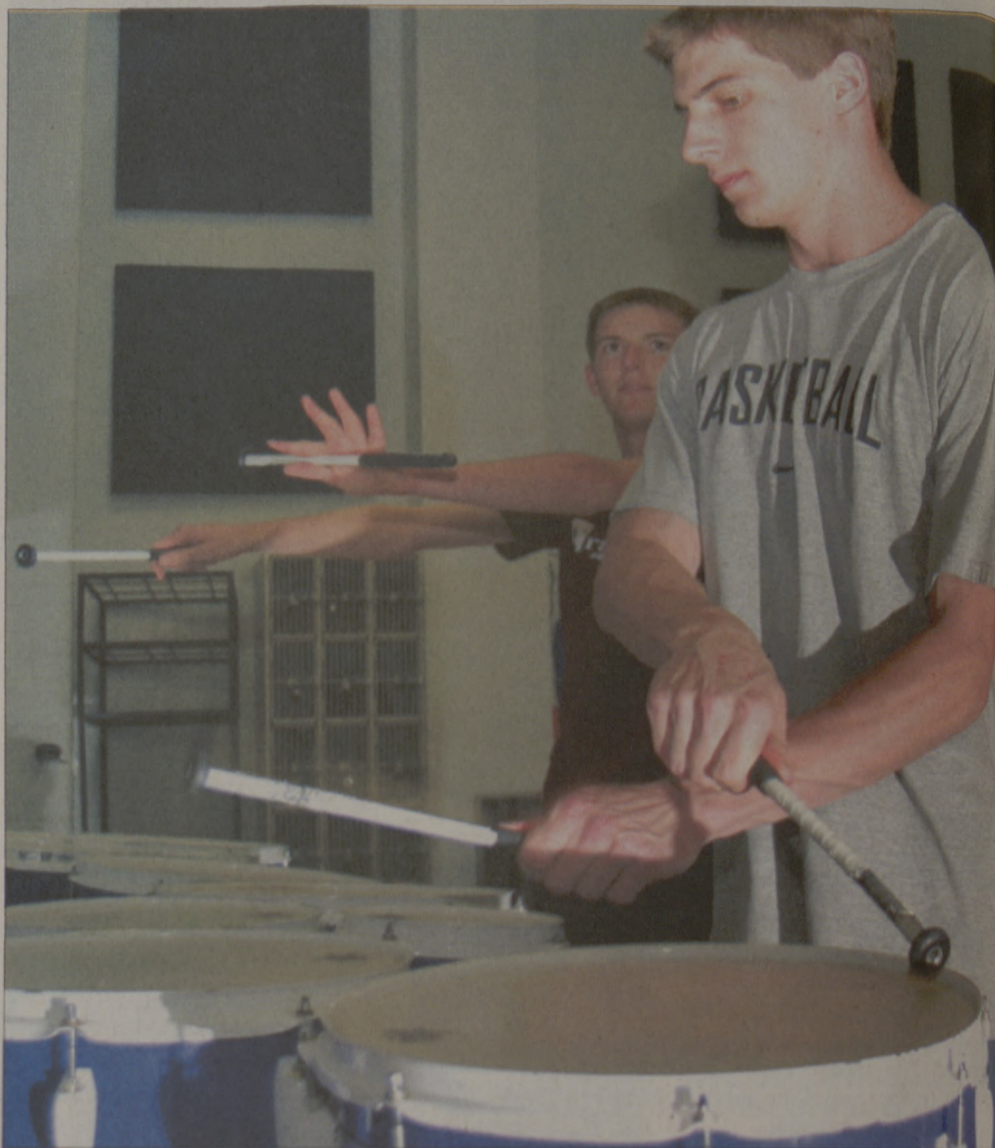

Practice makes perfect

SHARON AESCHBACH • THE BATTALION

Percussion Studio members junior aerospace engineering major Tim Thornton (left) and sophomore computer science major Brian Hyams practice at Bryan High

School for their performance, "How to be a Drummer" which will be held on Tuesday evening at Rudder Auditorium. Tickets are available at the MSC Box Office.

Newly Remodeled. Grand Opening!

IMPERIAL Chinese Restaurant