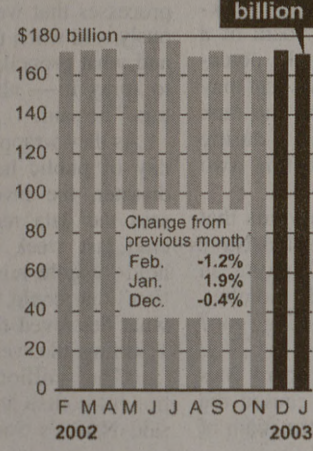

dicted orders for durable goods — products expected to last at least three years — would fall as companies put off buying new equipment with war imminent.

The weakness in orders to factories was broad-based, with losses reported for computers, cars and metals.

"There does not seem to be enough traction in the economy for the manufacturing segment to sustain forward momentum," said Daniel Meckstroth, chief economist at the Manufacturers Alliance, a research group.

On Wall Street, Wednesday's economic reports offered no comfort to investors. The Dow Jones industrial average lost 50.35 points to close at 8,229.88.

Durable goods

Here is a look at new orders for durable goods.

SOURCE: Department of Commerce AP

pushed sales in the region down to a seasonally adjusted annual rate of 48,000, the lowest since January 1996.

Sales in the South fell by 8.6 percent to a rate of 395,000, and in the Midwest they went down by 6.3 percent, to a pace of 149,000. In the West, sales were flat — at a rate of 262,000.

"The weather is a problem and so is the weight of uncertainty on consumer behavior," said David Seiders, chief economist at the National Association of Home Builders. "I'm assuming both are quite temporary."

In the manufacturing report, orders to factories for big-ticket goods fell 1.2 percent in February, unwinding part of the 1.9 percent gain reported in January.

Private economists had pre-

Planned Parenthood
of Houston and Southeast Texas, Inc.

Birth Control
(including the new patch)
Emergency Contraception
Pregnancy Tests
Treatment of Infections
HIV testing
Breast Exams
Annual Exams

1.800.230.PLAN www.pphouston.org
Bryan Clinic: 4112 E. 29th St., Bryan, TX 77802
Bring in this ad for $10 off office visit

BRAZOS BINGO 1805 Briarcrest BRYAN 979-776-0999

Play Electronic Bingo Magic 2000

10 1/2 Price Bingo Magic

LOWEST PRICES

COME ONE! COME ALL! COME EARLY!

— STARTING TIMES —

Tues	Wed-Thur-Sat	Friday	Sunday
6:45	6:45 & 9:00	7:15 & 9:00	6:00 & 8:00

EXPERIENCE THE THRILL OF WINNING

LARGE NON-SMOKING ROOM

*Door Prizes • Great Food • Security • Pull Tabs and Much More!
Due to recent changes, no one under 18 is allowed to enter

OVER $30,000 WON EACH WEEK

St. Joseph Center: 5000 St. Joseph Center: 4000 FREE SPACE BVCSA BRASS VALLEY EXH 4899

NEWS IN BRIEF

CDC warns against smallpox vaccinations for heart patients

AUSTIN (AP) — After the Centers for Disease Control issued an alert, the Texas Department of Health has notified its regional offices and local health departments that people with cardiovascular disease should not be vaccinated for smallpox.

The CDC issued its warning Tuesday night. Vaccinators also were told to inform those receiving the immunization that myopericarditis —

an inflammation of a heart wall and sac — may be a potential complication of the vaccination.

Federal authorities are investigating whether there is an association between smallpox vaccination and reports of heart problems in seven health care workers who have been vaccinated. None of the seven is from Texas.

Some 1,711 public health response team members, hospital-based medical care employees and federal employees in Texas had been vaccinated through March 21. Vaccinations in Texas began in the state Feb. 13.