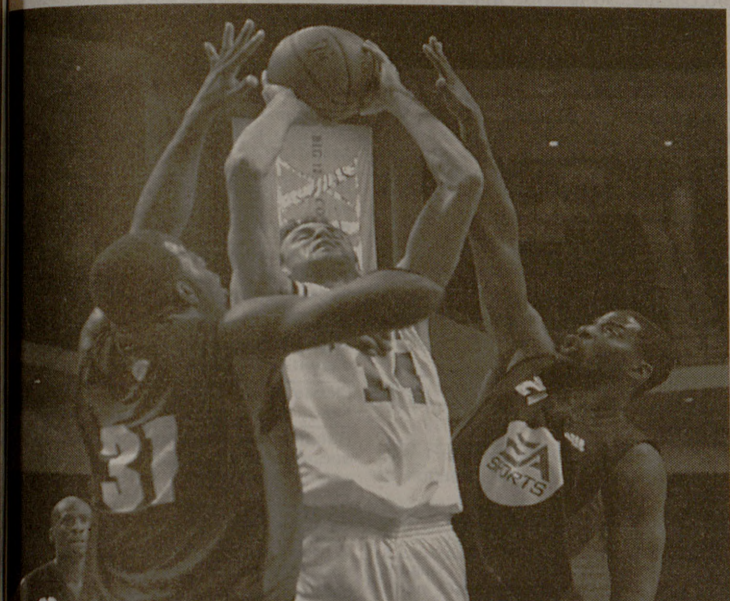

"(Antoine) got a little frustrated tonight," King said. "He'll be all right, though. You have games like that some nights. He can do a lot of things for this team."

Wright was finally beginning to find his shot before fouling out late in the second half. The Aggies fought to get back in the game late, but they hurt themselves along the way.

A late offensive run from the Aggies was stopped short, with poor defense and many fouls making for an uphill battle. Head coach Melvin Watkins was visibly frustrated by his team's subpar defensive performance.

"What defense? We never played any," Watkins said. "We didn't shoot the ball well, still scored a bunch of points, but we guarded absolutely no one."

Still, Watkins described the defensive woes as repairable.

"Our emphasis will be on defending the basketball now,"

Watkins said. "These things are correctable, and we will correct them."

Defensive improvement is a must, as the Aggies' regular season schedule will only get tougher. Watkins is most concerned with the team being prepared for a difficult series of Big 12 matchups later in the season.

"We've got to be ready to play," Watkins said. "We're not going to face any bad teams this year, and all the stuff that we're doing right now is just trying to get ready for the Big 12."

Watkins and the Aggies will look to rebound from a tough night on Sunday, Nov. 26 when they face Texas Southern University in the team's season opener.

J.P. BEATO III • THE BATTALION

Aggie junior Tomas Ressa fights through the EA Sports defense for a shot.

Women's basketball team hosts NWBL Elite

By Gary Livingston
THE BATTALION

The Texas A&M women's basketball team will play its second exhibition game of the season against the National Women's Basketball League's (NWBL) Elite Team Wednesday at Reed Arena at 7 p.m.

A&M is coming off an impressive 86-66 victory over RTU Klondaika, a Latvian team, that it played last week. In that game, five Aggies scored in double digits with junior forward Janee Derrick leading the way with 17 points.

The NWBL Elite Team is made up of players who have been associated with professional leagues, according to A&M head coach Peggie Gillom. Current Aggies may

recognize one of the players, because she was an Aggie not too long ago.

"One of their players, Brandy Jones, is a former player of ours," Gillom said. "She was a student assistant last year, and she graduated the year before that."

Gillom said practices have been going well since the last game, and things are looking better. As far as a game plan for the Elite squad, Gillom said it is going to depend on some things.

"We are going to go out there and work on the things we need to work on," Gillom said. "A large part of it is going to depend on what they give us."

After last week's game, Gillom said she was happy with the victory, saying it is always good to start the

season off with a victory. She thinks the team did some very good things, but also thinks it needs to pick it up on defense.

"We let a 19-point lead slip away," Gillom said. "But that's because I wanted to see everyone play. I wanted to give them a shot early instead of in critical situations."

Another major concern for the A&M squad is its lack of a true center. The tallest players on the team are the Classen sisters, Lara and Lynn, who are listed at 6'3" and 6'4".

Without a big shot blocker or rebounder in the paint, the Aggies could be looking at a long season. Against RTU Klondaika, the Latvian team exposed the A&M weakness with a 6'6" center who scored 25 points, grabbed 11 rebounds, and

had 8 blocked shots.

"It is an area we're concerned about," Gillom said. "But were just going to have to get better at defending it."

In addition to being reunited with a former player, Gillom will be reunited with her former boss' son. Coaching the NWBL Elite team will be Johnny Chancellor, son of Van Chancellor, head coach of the WNBA's Houston Comets. Gillom was an assistant coach for two years for the Comets from 1997 through 1998. In those two years, the Comets won two out of their four WNBA Championships.

The Aggies are currently 1-0, and after tonight's game will begin regular season play on Nov. 25 against Northwestern State.