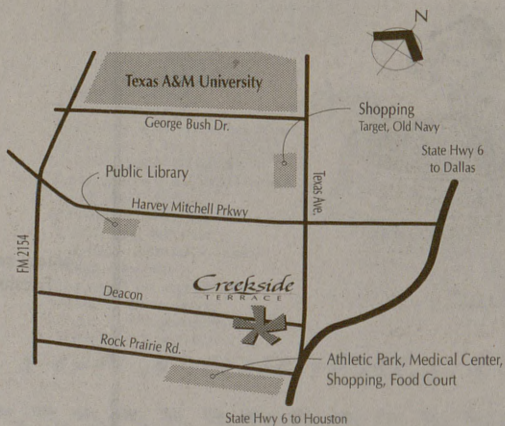

WWW.CREEKSIDETERRACE.BIZ