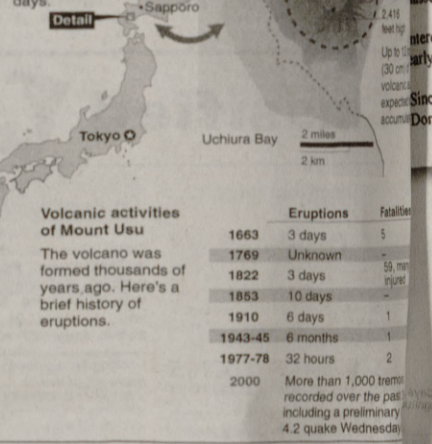

Mount Usu threatens to erupt

Source: Local government

TEXAS AGGIE SWING CATS

Spring Dance Lesson Schedule

Beginning Swing Monday - April 17
Adv. Swing/Lindy Tuesday - April 18

Monday lessons are 8-10pm in Reed Bldg. Rm. 255
Tuesday lessons are 6:30-8:30pm in Reed Bldg. Rm. 266

Only $10 per person

* Special Note: April 1 Swing Dance in MSC Rm. 226 8pm-1am *

Bring all of your friends!

Need More Info?

tasc@stuacl.tamu.edu <http://stuacl.tamu.edu/stuorgs/tasc>

SCHULMAN THEATRE COLLEGE PARK
www.schulman-theatre.org
2080 E. 29th St. Bryan, TX 77801
BOX OFFICE OPENS AT 10:00 AM
AGGIE ONCE!
Friday's Times Only
MISSION TO MARS (PG) 1:00 3:00 5:00
ERIN BROCKOVICH (PG) 1:00 3:00 5:00
ROMEO MUST DIE (PG) 1:00 3:00 5:00
FINAL DESTINATION (PG) 1:00 3:00 5:00
MY DOG SKIP (PG) 1:00 3:00 5:00
WHATEVER IT TAKES (PG) 1:00 3:00 5:00
PRICE OF GLORY (PG) 1:00 3:00 5:00
$5 BEST MOVIE DEAL IN TOWN!
15+ ADULTS - $5 CHILDREN UNDER 12
MOVIE ENTERTAINMENT FOR AGGIES

If You Have Something To Remember:
Classifieds Can Do It!
Call 845-0569
THE BATTALION

RING DANCE SATURDAY APRIL 8th

Millenium Dance Party

University Center Complex
9p.m.-1a.m.

Make your way through 7 different rooms
Country Swing Latin Karaoke
Piano Room 80's and Top 40

Tickets on sale in the Rudder Box Office
Ring Dance Shirts on Sale in MSC Hallway