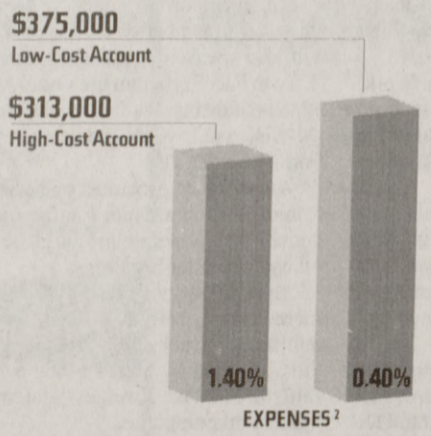

It's a simple calculation:
TIAA-CREF's low expenses mean more money working for you.

The equation is easy. Lower expenses in managing a fund can equal better performance.
How much? Just take a look at the chart. Then call us. We'll send you a free, easy-to-use expense calculator so you can see for yourself that no matter what your investment, you'll benefit from low expenses. And CREF expenses range from just 0.29% to 0.37%.¹
For more than 80 years, we've been committed to low expenses, superior customer service and strong performance.
Add it all up and you'll find that selecting your retirement provider is an easy decision: TIAA-CREF.

THE IMPACT OF EXPENSES ON PERFORMANCE

Total accumulations after 20 years based on initial investment of $50,000 and hypothetical annual returns of 11%.³

Ensuring the future for those who shape it.™

1 800 842-2776

www.tiaa-cref.org

COMICS

Fish

You know what else I hate about elections? How campaigners will do anything to get attention...

For instance, take this car that's been completely covered with that candidate's flyers.

You would think they'd be smart enough to leave the windshield uncovered.

BY R. DELUN

NON MIA CULPA

http://nonmiaculpa.homepage.com

AT THE EVANS/ANNEX WALKWAY

You know, this is such a beautiful campus. You know I almost don't want to preside over something so elegant.

It would be tough to be its worthy leader.

But when all hell breaks loose—just remember, it's never, ever as tough as the commons t-bone steaks.

I DON'T GET IT BY GRINN & BARRETT

Bisexual, Gay, Lesbian & Transgendered Aggies: You Have

The individuals listed below are members of the Allies Program at Texas A&M. Each ALLY has attended a voluntary training seminar, has resource information available, and has pledged to provide a "safe haven", a listening ear, and support for the gay, lesbian, bisexual, and transgendered members of the Texas A&M community. If you need someone to talk to, contact an ALLY listed below, or look for the ALLY placard, posted near each ALLY's office or residence hall room.

an ALLY