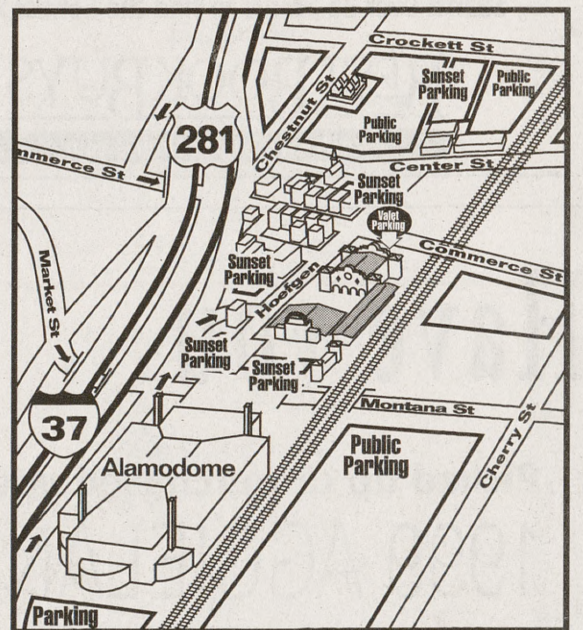

Doors Open at Noon on Monday and Tuesday
Free Cover Before 6:00 pm, then \$5 for all six clubs.

SAN ANTONIO
www.sunset-station.com
210-222-9481

d it.
tainme

CODY WAGES
crowd on October 8
n Creek Amphithe