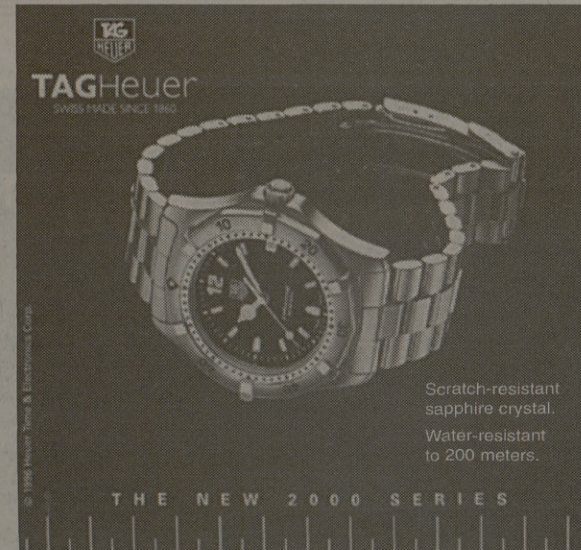

ALL TAGHEUER'S
15% OFF*
SELECTED TAGHEUER'S
40%-50% OFF
*A&M TagHeuer not included.

Citizen Watches with
Official A&M Seal

Gold-Tone $179.95
Two-Tone $159.95

Local Special:
$99.00

Texas A&M
Watches, Jewelry and Charms

John D. Huntley Inc.
Class of '79

"Very Personal Investments"

Rare Coins, Loose Diamonds, Precious Metal, Fine Jewelry, Watches, Tennis Bracelets,
Cocktail Rings & Colored Gemstones

313B South College Ave. (Albertson's Center) • 846-8916

CINEMARK THEATRES

MOVIES 16 HOLLYWOOD
BRYAN COLLEGE STATION
Hwy 6 Bypass @ Hwy 30 764-7592

MOVIES BELOW ARE FIRST-RUN
$3.50 MATINEE EVERY DAY BEFORE 6PM

FIRST WIVES CLUB (PG)
1:50 4:15 6:55 9:25

BIG NIGHT (R)
2:15 4:45 7:15 9:45

SLEEPERS (R)
3:30 6:30 9:35

HIGH SCHOOL HIGH (PG-13)
2:45 4:55 7:15 9:25

THE MIRROR HAS TWO FACES (PG-13)
1:35 4:20 7:10 9:50

THE ENGLISH PATIENT (R)
1:30 4:45 8:00

* NO PASSES
OR SUPERSAVER ACCEPTED
<http://www.ipt.com>

FREE PAGERS *

NEW Motorola
BRAVO PLUS
$29.95*
* Activation and Airtime Purchase Required
Activate Your Motorola
for free
764-5900

SPRING BREAK '97
South Padre from $ 189
Mazatlan from $ 299
Cancun from $ 439
MEXICO WITH AIR FROM HOUSTON

FREE Parties
FREE Meals
FREE Activities
Student Express, Inc.
1.800.SURFS.UP

NEW!
PIZZA BY THE FOOT
12 BIG SLICES!
Choose 1 topping per section. **Plus FREE! ITALIAN BREAD!**
Nearly 3 feet of great pizza (enough to satisfy all your needs) for only **$10.99** CARRYOUT PLUS TAX

Little Caesars®
Great Taste! Great Prices! Pizzas!
Offer valid only at participating locations for a limited time. No coupon necessary. Free Italian Bread is an 8 slice order. ©1996 Little Caesar Enterprises, Inc.

Offer valid only at participating locations for a limited time. No coupon necessary. Free Italian Bread is an 8 slice order © 1996 Little Caesar Enterprises, Inc.

Little Caesars®
1 Large Pizza with 1 Item Plus 1 Order of Crazy Bread Only **$6.99**

Little Caesars®
2 Medium Pizza with 2 Items For **$10.99**

Expires 1/1/97. Valid Only at participating locations. © 1996 Little Caesar Enterprises, Inc. CARRYOUT OR DELIVERY!