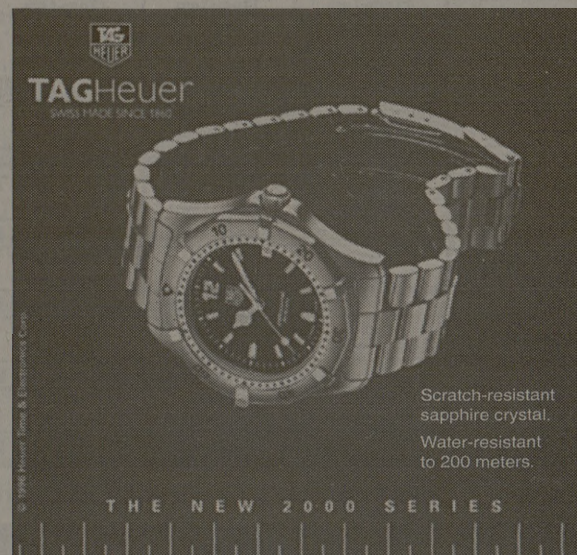

Oval

Carat	Color	Clarity	Price
1.56	J	SI2	\$ 4900 ⁰⁰
.93	I	SI2	3146 ⁰⁰ UGA CERT
.66	K	VVS2	1439 ⁰⁰
.32	H	SI1	550 ⁰⁰

ALL TAGHEUER'S
15% OFF*
SELECTED TAGHEUER'S
40%-50% OFF
*A&M TagHeuer not included.

Citizen Watches with
Official A&M Seal