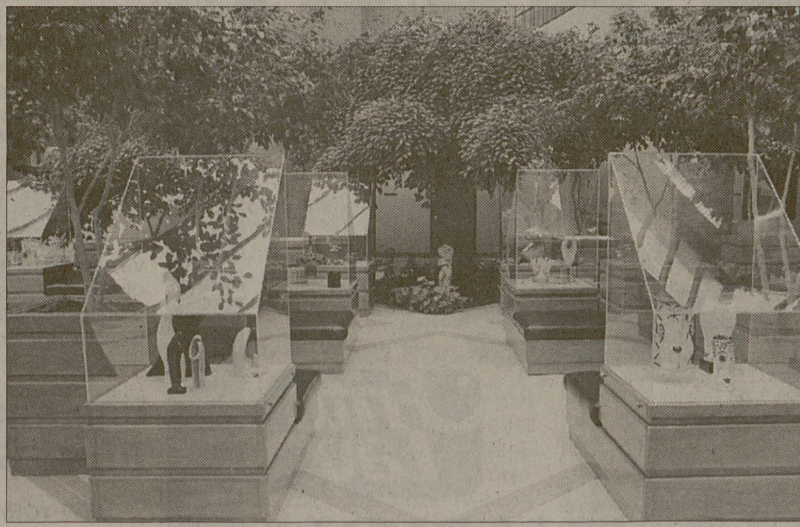

The Dixie Theatre is presenting the **Killer Bees**, a reggae band from Austin.

Linus, a rock band, is playing at the Cow Hop.

Chelsea Street Pub & Grill is hosting rock cover act, **Rocky Richardson**.

The MSC film society is showing **Mystery Science 3000: the movie** at 7 p.m. and 9:30 p.m. in Rudder Theatre.

Area event: **the Smokin' Armadillos**, a country band, is playing at the Washington County Fair in Brenham. Call (409) 836-4112 for information.

Robert Earl Keen is playing at Wolf Pen Creek Amphitheater. The gates open at 7 p.m., and the show will end in time for fans to go to midnight yell practice.

SATURDAY, SEPT. 21

Mexico Viejo, a Tejano band, is playing at Sweet Eugene's House of Java.

Sneaky Pete, a sing-along and novelty act, is playing at Fitzwilly's.

3rd Floor Cantina is hosting **Texas Twisters**, a country & western band.

Dah-veed, a rock band from Austin, with opening band **Rhythm Masters**, is playing at the Dixie Theatre.

Lewis, a rock band from College Station, is playing at the Cow Hop.

Chelsea Street Pub & Grill is hosting rock cover act **Rocky Richardson**.

Bobby Hall & the Ice Cold Blues Band is playing at the Brazos Brewing Company.

The MSC Film Society is showing **The Last Supper** at 9:30 p.m. in the Rudder Theatre.

Dr. Henry Dethloff is signing copies of his new book, *Texas A&M University: A Pictorial History 1876-1996* at the College Station Hastings at 1 p.m.

Pat James, THE BATTALION

The Benz School of Floral Art is in the lobby of the Horticulture Forest Science Building on West Campus.

BY KIMBER HUFF
THE BATTALION

Picture a factory that makes household products like disposable silverware and the cheap trash can you keep under your desk.

As unmolded liquid is being formed into what will soon be a new laundry basket, a stringy waste material that has an uncanny resemblance to an uncooked hamburger is discarded.

Art takes many forms.

This is art.

These bits of plastic waste are on display at The Benz School of Floral Art in the lobby of the Horticulture Forest Science Building on West Campus. The gallery was founded in 1945 by M. "Buddy" Benz, Class of '32, who graduated with a degree in landscaping art. Benz gained worldwide fame in the floral design field for his theories and books.

Benz, an avid collector of floral art, willed his entire estate, including the Benz School of Floral Art and a large floral art collection, to the University when he died in 1980.

At this time, the University built the Horticultural Forest Science Building, and designated the lobby as a gallery to house items from Benz's floral art collection.

Benz acquired this collection during his travels throughout the U.S. and the world.

Jim Johnson, senior lecturer in the Horticultural Sciences Department and director of the Benz Gallery of Floral Art, said the collection contains over 800 items, including a 450-year-old Nagaire floral arrangement holder, a precious flower holder that Japanese emperor Hiro Hito gave to Benz, and stirrups from Samari suits of armor that soldiers filled with flowers to inspire them during daily meditations.

"Every object in this collection could be incorporated with flowers in some design," Johnson said.

In order to expose people to the entire collection, pieces in the display cases are changed bi-monthly.

THE MANY FORMS OF

Art

The Benz School of Floral Art on West Campus combines form and function in a gallery of eclectic treasures.

Objects from the Victorian era are also on display — a "waste bowl" that held leftover soup and coffee were dumped at the conclusion of a meal, and several tussie mussies (objects made of decorative gold or silver which were used by Victorian ladies to carry bouquets of flowers in while dancing). Another display consists of several free-form Madonnas, while a final display includes gold orchids cast from live orchids in Benz's greenhouse.

Johnson said the gallery has another purpose besides housing art. "It was designed to allow for special teaching needs as well as to be a nice public space," Johnson said.