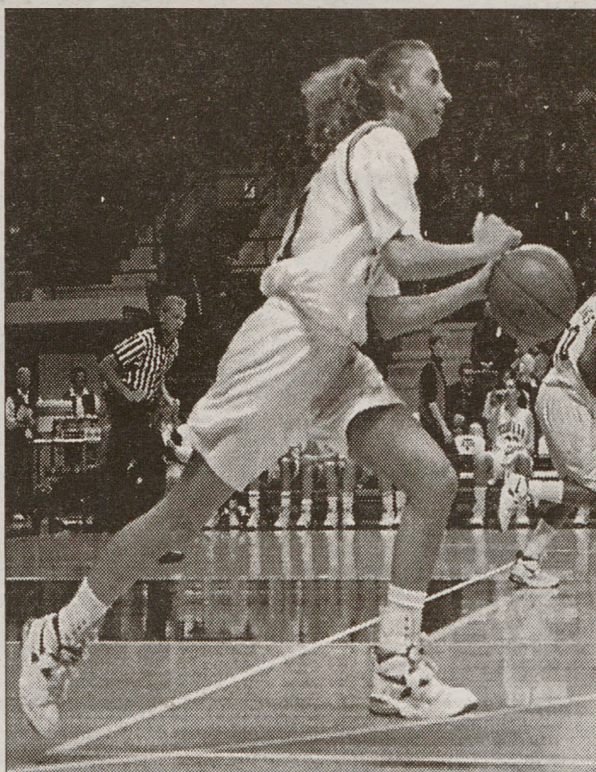

Women's team sets high hopes for season

□ The Lady Aggies look to top last year's Sweet 16 appearance.

By Nick Georgandis
THE BATTALION

The Texas A&M women's basketball team galloped into the semester break in December with a perfect 4-0 record, still riding high on their miraculous Sweet 16 run last season. The road to the spring term was a bumpy one for the Lady Aggies, but the team is pointing to experience gained over the break as their springboard to success in the future.

That confidence was displayed in style Saturday as the Lady Aggies cruised by the University of Texas 75-61 at G. Rollie White Coliseum. A Lady Aggie record crowd of 4,103 saw A&M defeat the Lady Longhorns by the largest margin ever in an A&M win in the series.

The win moved A&M's overall record to 10-4 and evened their Southwest Conference mark at 1-1. Conference play opened up on a sour note January 11 as A&M traveled to Lubbock and was beaten soundly by the Texas Tech Lady Red Raiders, 100-76. Early in the season, Harvey said A&M was the team to beat in the conference. Despite the loss to Tech, Harvey did not back down from her previous statement.

"We've improved greatly, the players have adapted well to a new system," Harvey said. "They're still thinking a little too much, but it will reach a point where my system is a habit."

The Lady Aggies' first game of the break was also their first loss of the season, a 77-54 blowout at the hands of the University of Minnesota. Two days later however, A&M rebounded and gave future Big 12 opponent Oklahoma a preview of what to expect in 1996 with a 88-74 rout of the Sooners in Norman.