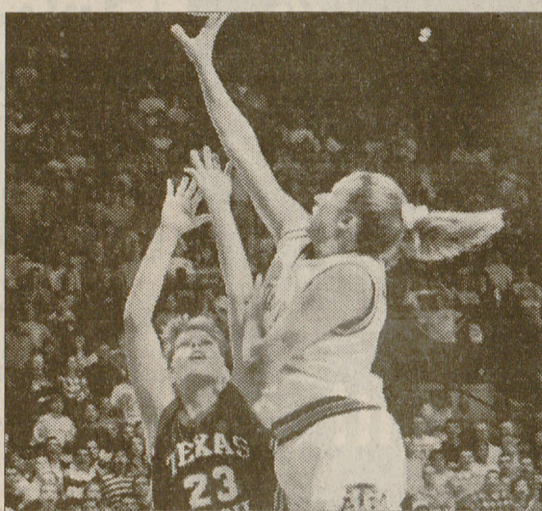

Purdue gained command with a 17-point halftime lead.

Texas A&M was plagued by turnovers. The Lady Aggies had 29 of them, one more than their rebounding total.

Purdue, meanwhile, penetrated the Lady Aggies' defense and was able to take high percentage shots from in close. When Texas A&M clamped down, the Aggies began fouling and Purdue converted 19 of 22 free throws.

The Boilermakers also had 36 rebounds, with Johnson and Tonya Kirk each pulling down seven. Kirk also had 15 points.

The Lady Aggies were led by Martha McClelland's 15 points. Lisa Branch scored 14 points, but was only 3 of 12 from the field.

The Boilermakers expanded their half-time advantage by scoring the first eight points of the second half. Texas A&M didn't get its first field goal of the second half until Bambi Ferguson's layup with 13:40 remaining. By then, Purdue was out in front 53-32.

Texas A&M hung close early, but the Boilermakers turned to their inside game and started to pull away, using a combination of close-in shots and free throws to take a 45-28 halftime lead.

With the Boilermakers already in front, Purdue went on a 14-2 spurt to pull away to a 39-18 lead with 3:12 left in the first half. The run started with Johnson and Jennifer Jacoby converting five consecutive free throws between them and was capped by a Johnson layup.

The Aggies scored eight of the last 12 points of the half but still found themselves down by 17 at the break.

William Harrison/The Battalion
Cami Williams (right) shoots over Noel Johnson during the game against Texas Tech.

Lady Aggies earn respect despite loss

Maybe it was better this way. After two nerve-racking, nail-biting roller coaster victories, the Texas A&M women's basketball team miraculous run through the NCAA tournament ended Thursday night in Palo Alto, California, at the hands of a dominating Purdue team.

Purdue took control of the game relatively early in the contest, led by 15 at the half, and took the lead into the upper 30s before settling for an 82-56 victory.

Despite the disappointment of the loss, the Lady Aggies enjoyed their most successful season of all time, and can look forward to bigger and better things down the road.

Sophomore Lisa Branch emerged as the Southwest Conference Player of the Year at point guard, while fellow sophomores Martha McClelland and Kelly Cerny became inside forces to complement Branch's outside game.

Also becoming key contributors were freshmen Lana Tucker and Marianne Miller.

Tucker started in the backcourt with Branch down the stretch,

while Miller was effective in spelling either McClelland or Cerny when one of the two starters needed a breather or got in foul trouble.

The season was full of exciting games and fantastic finishes, with the biggest wins coming after the Winter Break.

In January there was a thrilling one-point win over the Lady Longhorns, but that was no match for the intensity felt on Feb. 5 when the then-fourth ranked and defending national champion Texas Tech Lady Raiders came calling to G. Rollie White Coliseum.

Emotion was already at a fever pitch that day following the men's stunning victory in Lubbock, and the ensuing altercation between Aggie players and overzealous Tech fans.

Scoring the last six points of the game, the Lady Aggies shocked Tech 67-64. The G. Rollie White

Nick Georgandis

Sportswriter

faithful stormed the court, led by the Aggie men's team, including guard Chuck Henderson, who just hours

before had nailed the winning free throws at Lubbock.

Henderson sifted through the crowd to find Branch, scooped her up on his shoulder and galloped around the court with her held high above the throng of joyous Aggies. It was a great moment to remember.

Down the stretch, the Lady Aggies stumbled a bit, and fumbled away the Southwest Conference crown.

Nevertheless, they provided the fans and the graduating seniors on the squad with a splendid regular season home finale by topping the century mark in points while routing Southern Methodist 103-85.

Going into the SWC Tournament in Dallas, the Lady Aggies had put together their first 20-win season ever. The Lady Longhorns knocked A&M out of the tournament in the second round, but for the first time ever, Texas A&M was going to the NCAA Tournament.

The rest of the season is pretty recent stuff, but some records are worthy of space here.