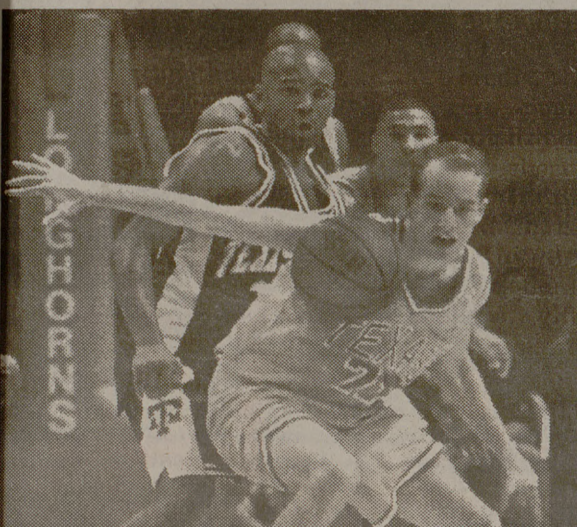

See Allen/ Page 6

William Harrison/The Battalion

David Edwards guards Texas' Tommy Penders during the Aggies' loss Saturday in Austin.

See Texas/ Page 6

REC SPORTS HILLITES
TEXAS A&M UNIVERSITY

A Department within the Division of Student Affairs

Monday, February 14, 1994

- ★ Rec Facility Hotline 845-0737
- ★ Read Court Reservations 845-2624
- ★ Intramural Rain Out Info 845-2625
- ★ Penberthy Golf Range 845-9655
- ★ Outdoor Equipment Rental ... 845-4511
- ★ Rec Sports Office 845-7826

EXERCISE CLASSES

★ INFORMAL RECREATION

★ INSTRUCTIONAL CLINICS

★ INTRAMURALS

★ SPORT CLUBS

★ TAMU OUTDOORS

Week At A Glance

1. Mon., Feb. 14
2. ★ Entries Open:
   - ★ Free Throw
   - ★ Eight ball Doubles
   - ★ Rock Climbing Trip
   - ★ Sweetheart Run, 5 p.m.

1. Tues., Feb. 15
2. ★ Entries Close:
   - ★ Racquetball Singles
   - ★ Slam Dunk

1. Fri., Feb. 18
2. ★ Racquetball Singles
   - Brackets Posted - 2 p.m.

1. Sat., Feb. 19
2. ★ Men's Rugby Club vs SMU, 1 p.m., Rugby Field, next to polo field in front of campus
   - ★ Women's Volleyball Club Tournament, 8:30 a.m. - 8 p.m., 3rd & 4th floor Read
   - ★ Gymnastic Club Open, 1 p.m. - 3:30 p.m., 307 Read

1. Mon., Feb. 21
2. ★ Entries Open:
   - ★ Horseshoe Singles
   - ★ Outdoor Volleyball Triples
   - ★ Superstars
   - ★ Volleyball Triples Officials' Mtg. - 6 p.m., 164 Read

Sweetheart Run TODAY

5 p.m.
Meet in front of G. Rollie White.
Late entries taken on site at 4:30 p.m. No entry fee!

Two-person CoRec teams predict their race time. The closest pair will win two $100 Continental Airlines travel vouchers, dinner for two at Red Lobster, two Benefield and Co. haircut n' styles, and a University Flowers and Gifts floral arrangement and gift certificate.

Wanted: Volleyball Officials

Officials are needed to officiate outdoor volleyball triples for Rec Sports intramural games. An orientation meeting is scheduled next Monday night, Feb. 21, at 6 p.m., 164 Read. Training is included. Hours are flexible and you get paid, too! If you have any questions, please call 845-7826.

Intramurals

Listed below are the intramural sports opening for the rest of February. If you need more information, come to the Rec Sports Office, 159 Read, or call 845-7826.

Sport	Open	Close	Fee
Eight ball Doubles	TODAY	Feb. 22	$4
Free Throw	TODAY	Feb. 22	Free
Horseshoe Singles	Feb. 21	March 1	Free
Superstars	Feb. 21	March 1	Free
Outdoor Volleyball Triples	Feb. 21	March 1	$20
Badminton Doubles	Feb. 28	March 8	Free
Handball Doubles	Feb. 28	March 8	Free
Inner Tube Water Basketball	Feb. 28	March 8	$20

Registration and fees are taken in 159 Read, Mon. - Thurs., 8 a.m. - 5:30 p.m., and Fri., 8 a.m. - 5 p.m. Visa, MasterCard, and Discover welcome.

PENBERTHY GOLF RANGE

NOW OPEN

Spring Hours
Monday - Thursday 4 p.m. - 9 p.m.
Friday - Sunday 1 p.m. - 9 p.m.

Located west of Olsen Field. For more information and golf range status

during and after inclement weather, please call 845-9655.