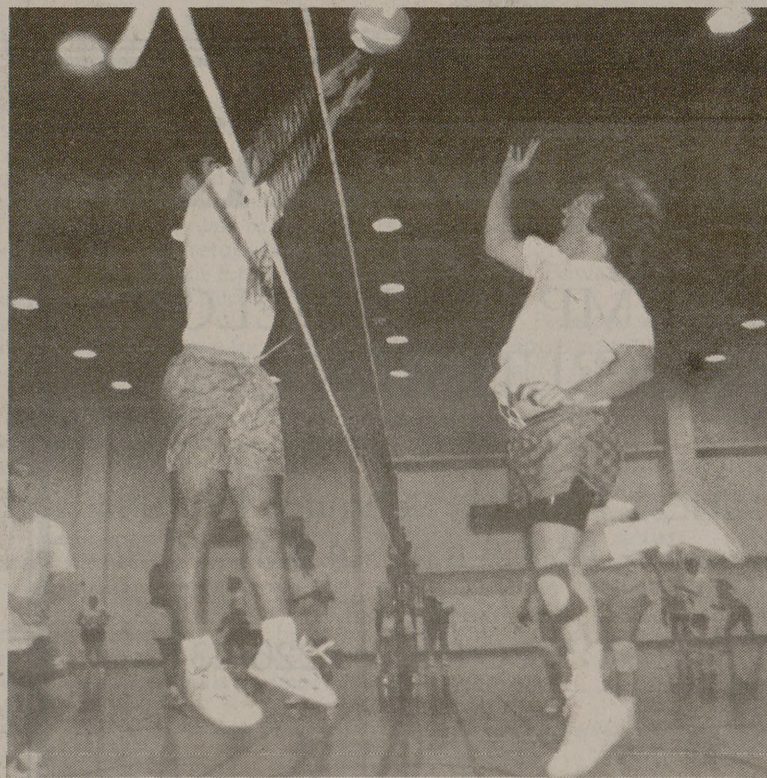

Intramural outdoor volleyball triples opens next Monday.

TAMU Outdoors

Listed below are the trips open or opening in the next few weeks. For more information, please call Patsy, 845-3093.

Trip	Trip Date	Entries Open	Entries Close	Fee
Sea Kayaking - Baja, Mexico	May 21-28	NOW	April 4	$598*/645**
Rock Climbing Trip	March 4-6	TODAY	Feb. 28	$45*/50**
Backpacking Trip	March 25-27	Feb. 28	March 21	$35*/40**
Canoe Trip	March 25-27	Feb. 28	March 21	$35*/40**
Rock Climbing Trip	April 8-10	March 21	April 4	$45*/50**
Mt. Biking Day Trip	April 9	March 21	April 4	$25*/30**
Canoe Day Trip	April 16	March 28	April 11	$25*/30**
Outdoor Photography Workshop	April 16	March 28	April 11	$18*/22**
Rock Climbing Clinic	April 16	March 28	April 11	$18*/22**

*Students & faculty/staff with a rec membership
**Faculty/staff without a rec membership & the Bryan/College Station community