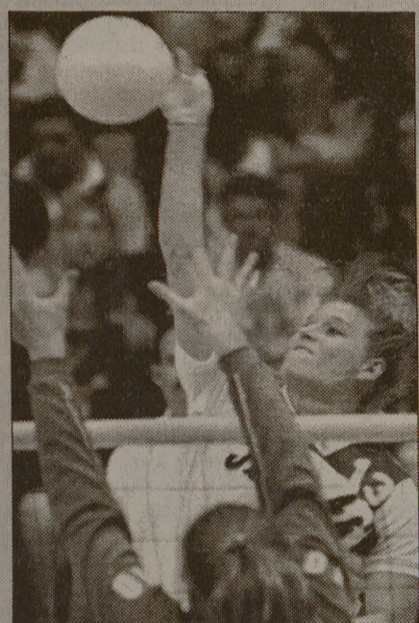

Ten of the fifteen players on the team are listed as

See Hoops/Page 8

A&M women's volleyball gears up for SWC tourney

By Nick Georgandis

THE BATTALION

After four months of hard practice and tough matches, the second season begins this weekend for Texas A&M volleyball as the team travels to Lubbock for the Southwest Conference tournament.

The Lady Aggies are seeded second in the tournament and will play the winner of the Rice-Houston match on Saturday at 5:30 p.m.

Sophomore setter Suzy Wente said she thinks the team is anxious to play Houston first in the tournament.

"It's pretty much revenge time if we play Houston," Wente said.

"They killed us the last time we played them, so we're anxious to even that score."

A tournament championship would guarantee the Lady Aggies a berth in the NCAA tournament, but their season record of 25-6 (7-3 in the conference) may be enough to qualify, with a SWC tournament championship or not.

Wednesday, A&M defeated the Southwest Texas Bobcats 15-10, 10-15, 15-7, 15-11 in its final regular season game before the SWC tournament, paced by senior middle blocker Kim Mitchell, who registered a blistering .625 hitting percentage while notching a career-high 23 kills (shots without return).

With the regular season over, head volleyball coach Laurie Corbelli

See Volleyball/Page 8

Mary Macmanus/THE BATTALION

Texas A&M senior outside hitter Sheila Morgan (13) hits hard in A&M's Nov. 3 home loss to Texas.