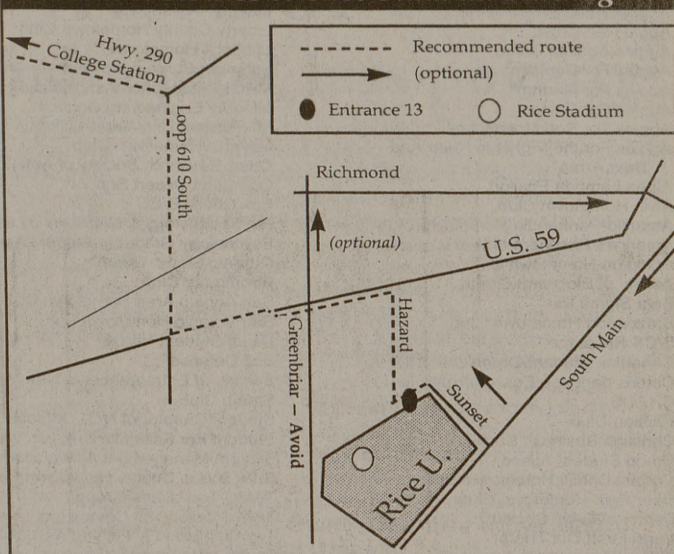

Alternate Routes to Rice Stadium Parking Lot