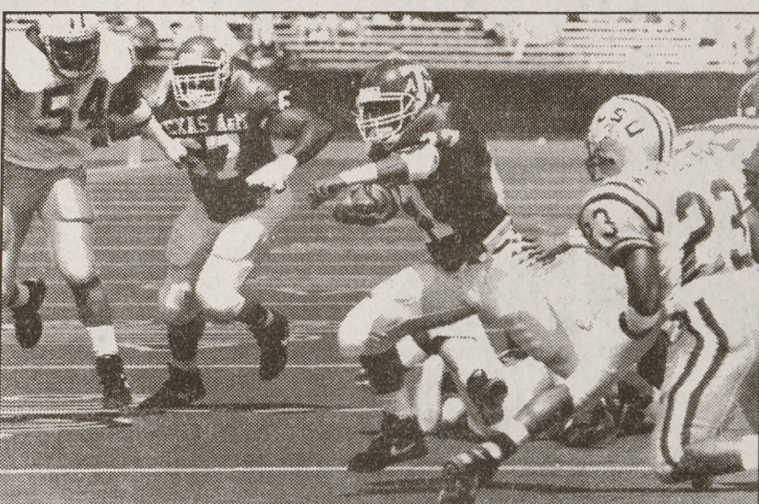

However in 1991, **Greg Hill** (lower left) burst on the scene in A&M's season opener. In his first collegiate game, Hill rushed for 212 yards, the best ever total by a Division I-A freshman running back first collegiate game. His running set the tempo as A&M began their drive toward their first Cotton Bowl appearance since 1987 with a 45-7 victory. Senior quarterback **Bucky Richardson** was injured but Jeff Granger picked up the slack by completing 5-of-8 passes for 89 yards while rushing for a touchdown.

The seventh-ranked Aggies continued their winning ways in 1992 by beating LSU 31-22. It was A&M's first victory in Baton Rouge since 1975. Hill had 98 yards rushing while sophomore **Rodney Thomas** had 96 yards rushing.

THE BATTALION FILE PHOTOS

PRESEASON NATIONAL POLLS

The Associated Press	Lindy's Football	Sporting News	Athlon's Football	Football Writers'	College & Pro FB Newsweekly
1. Florida State	Alabama	Florida State	Florida State	Florida State	Michigan
2. Alabama	Florida State	Alabama	Michigan	Miami	Florida State
3. Michigan	Michigan	Michigan	TEXAS A&M	Alabama	Alabama
4. Miami	Miami	Syracuse	Alabama	Michigan	Colorado
5. TEXAS A&M	TEXAS A&M	TEXAS A&M	Colorado	TEXAS A&M	TEXAS A&M
6. Syracuse	Arizona	Miami	Stanford	Notre Dame	Miami
7. Notre Dame	Notre Dame	Notre Dame	Florida	Nebraska	Notre Dame
8. Florida	Washington	Nebraska	Nebraska	Tennessee	Syracuse
9. Nebraska	Tennessee	Colorado	Tennessee	Florida	Tennessee
10. Tennessee	Florida	Tennessee	Syracuse	Syracuse	Washington
11. Colorado	Colorado	Washington	Notre Dame	Colorado	Nebraska
12. Washington	Nebraska	Arizona	Miami	Washington	Stanford
13. Arizona	Ohio State	Georgia	Arizona	Georgia	Florida
14. Georgia	Stanford	Penn State	Penn State	Kansas	Penn State
15. Stanford	Clemson	Florida	Georgia	Penn State	Georgia
16. North Carolina	Iowa	Penn State	Washington	Arizona	Arizona
17. Penn St.	Georgia Tech.	USC	OKLAHOMA	Stanford	USC
18. Ohio St.	Georgia	BYU	South Carolina	USC	Boston College
19. Brigham Young	Stanford	N.C. State	Boston College	North Carolina	Fresno State
20. Boston College	BYU	North Carolina	USC		
21. Oklahoma	Boston College	Ohio State	San Diego State		
22. Clemson	Michigan State	OKLAHOMA	Wisconsin		
23. Mississippi St.	Penn State	Clemson	So. Mississippi		
24. N.C. St.	TEXAS	Mississippi St.	North Carolina		
25. Fresno St.	OKLAHOMA	Boston College	UCLA		

When A&M has the ball...