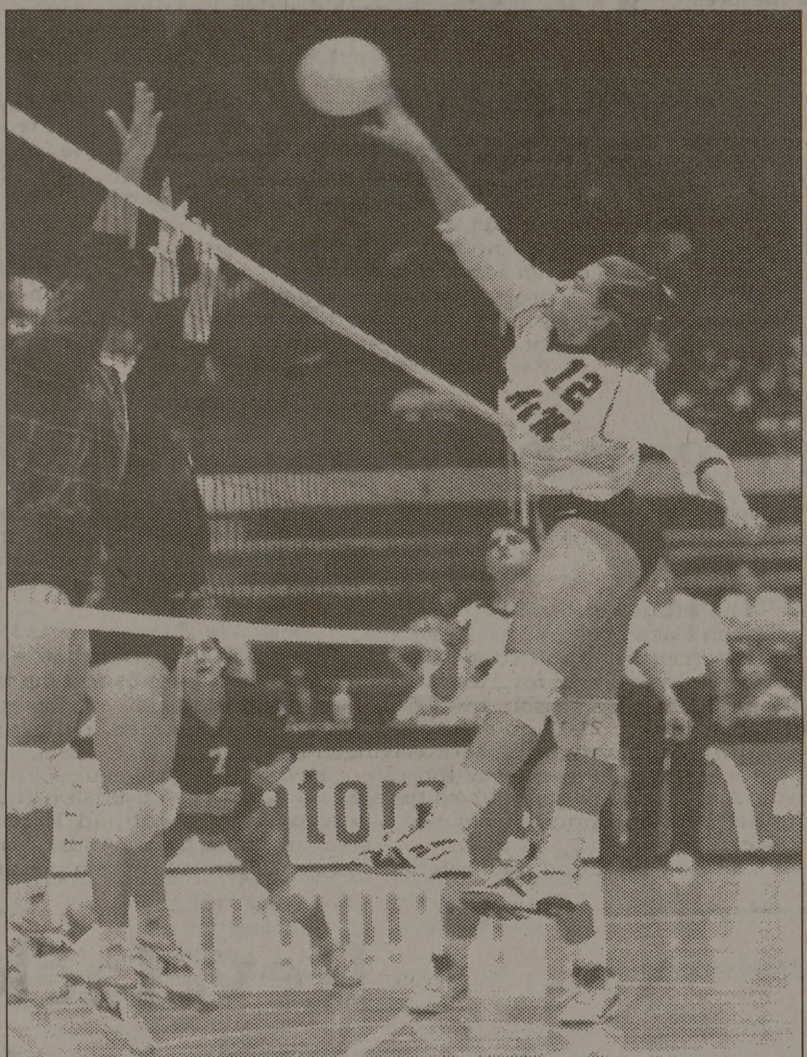

DARRIN HILL/The Battalion

Freshman Andrea Williams spikes the ball over two Rice defenders during A&M's win over the Owls Saturday. The Lady Aggies will now travel to Austin Wednesday to take on Texas.

eight digs.

Although every active player saw action against Rice, an even more encouraging fact was that 10 of them had at least one kill. And Givens was, to say the least, pleased with his team's ability to spread the wealth.

"It is nice to have a match

where everyone can play," Givens said. "I think some people came off the bench and really picked up our level of play."

The Lady Aggies will have to pick their play up even more Oct. 28 when they travel to Austin to try and avenge their Oct. 7 loss to 10th-ranked Texas.

A&M Sports Briefs

Doubles tennis team advances to finals

FROM STAFF AND WIRE REPORTS

Texas A&M's tennis tandem of Scott Phillips and Blake Arrant made it to the finals of the ITA-Rolux Southwest Regional Qualifying Championships in Fort Worth with two wins on Sunday.

Phillips and Arrant, who had never played together before defeated John McConnel and Evan McGinn of the University of Arkansas, 7-6, 7-6. They also upended Chad Clark and Ernesto Ponce of the University of Texas, 6-4, 6-2.

Phillips and Arrant will tackle Marcus Hilpert and Bruce Williams of Arkansas in the finals today at 2 p.m. on the campus of Texas Christian University. A win by the two will propel them to the national indoor championships, which will be held in February.

In singles, Mark Weaver reached the semifinals of the event before losing to Hilpert, 6-3, 6-1. Hilpert is currently ranked in the Top 20 in singles.

Women's soccer team splits pair

FROM STAFF AND WIRE REPORTS

The A&M women's soccer team split two games this weekend.

Sunday, the Lady Aggies defeated Arkansas-Little Rock, 2-0. Goalie Anjanette Burns, who just moved in front of the net, shut out UALR in its seven shots on goal.

Anna Whitehead scored off Terri Stone's assist, and Rennie Rebe scored off a corner kick from Whitehead and a pass from Brittan Hlista.

On Friday, the women's team lost to Army, 1-0. With three minutes left in the game, Army scored to pull ahead. Burns had 11 saves for the Lady Aggies.

A&M's next game will be on Wednesday at Texas Christian.

MATH-PHYSICS-MEEN TUTORING

ATS GROUP

846-2879
846-2146

	MON 10/26	TUES 10/27	WED 10/28	THU 10/29	SUN 11/1	MON 11/2
7 TO 9	MEEN 213 CH 5 HOMEW PR #119-195 7 p.m.-10 p.m.	PHYS 202 CH 32 REVIEW	PHYS 202 CH 33-34 REVIEW	PHYS 202 CH 35-36 REVIEW	MATH 150 CH 5 PROBLEMS	PHYS 202 TEST #3 REVIEW
9 TO 12	MATH 150 CH 3, 4, 5 TEST REV. 10 p.m.-1 a.m.	MEEN 213 TEST 2 REVIEW Part 1	PHYS 208 CH 35 REVIEW	MEEN 213 TEST 2 REVIEW Part 2	MEEN 212 HOMEW #9 9-11 p.m.	PHYS 208 CH 36 REVIEW

WE ARE LOCATED ON 301-B PATRICIA, NORTHGATE, BEHIND 7/11-2 PESOS
Sponsored by the Hellenic Student Association $3.50/per hour

A+ Tutoring