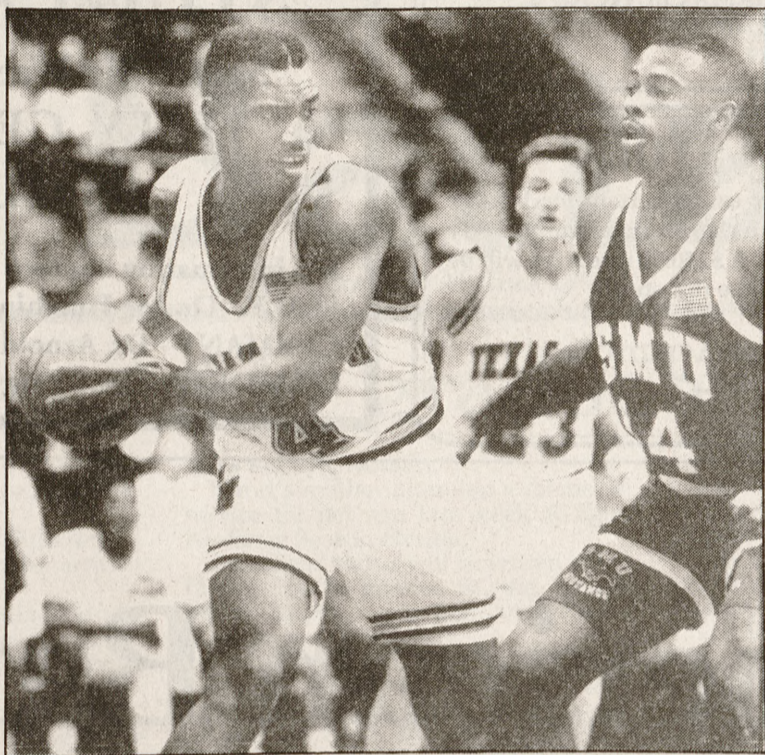

The Aggies on Thursday seemed determined not to let that last statistic reach three.

Burdened with press clippings forecasting their doom of A&M head coach.

Kermit Davis Jr. future at the school, the Aggies found themselves in a position strange to them during the 1990-91 season: leading a conference opponent late in the game.

But A&M players were not aware of media reports Thursday saying Davis was out as Aggie coach. Davis told the team moments after the game about the reports that he would be fired by next Tuesday at the latest, but he stressed that he was still their coach, and they would have at least one more game to play.

A&M earned its weekend date with Arkansas by holding onto a comfortable lead down the stretch. Timely free throws and pressure defense allowed thee Aggies to withstand Tech's late rally.

For once this season, the Aggies did not buckle.

MIKE C. MULVEY/The Battalion

A&M's Rashone Lewis grabs a loose ball during a loss to SMU earlier in the season. The Aggies beat Texas Tech 57-46 Thursday night in the SWC tourney, and advance to play Arkansas tonight.

Big baseball weekend Aggies host tourney

From Staff and Wire Reports

The Aggies are coming off a crushing defeat Wednesday. Leading Sam Houston State 4-0 in the ninth inning, A&M fell apart and lost 7-4.

The game was the first one of a 17-game homestand.

A&M is ranked 16th in the nation by Baseball America and will attempt to hold that prominence this weekend.

Kansas State finished last season second in the Big Eight Conference and return 15 lettermen to this year's squad.

Illinois was picked to win the Big Ten Conference championship this season but is off to a slow start so far.

Washington is a member of the Pac-10 Conference and is off to a hot start this season.

The Aggies will play the University of Arizona in a three-game series beginning March 15 at Olsen Field. The teams will face off at 7 p.m. Friday and Saturday before concluding the series Sunday at 2 p.m.

While most students head out of town this weekend, the Aggies will head out to Olsen Field.

The Texas A&M baseball team will try to get on track this weekend in the Aggie Continental Classic.

The Aggies will try to improve their 14-7 record in a four-day double-elimination tournament beginning Saturday at 1 p.m.

The tournament field will also include the University of Washington, Kansas State University, and the University of Illinois.

The Aggies' first game will be against Kansas State at 7 p.m. Saturday.

A&M will play a doubleheader on Sunday — against Washington at 5 p.m. and Illinois at 8 p.m.

The Aggies will play Washington again on Monday at 7 p.m. and finish the tournament with two games on Tuesday — against Illinois at 5 p.m. and Kansas State at 8 p.m.

A&M won the tourney in 1989 and 1990, both years it has been-

Schulte homing in on Lady Ags' first base job

By Michelle Bergeron
The Battalion

Brenham may be famous for Blue Bell, but it's also the hometown of Texas A&M first baseman Stephanie Schulte.

And the junior Community Health major is definitely making a name for herself on the Lady Aggie softball team.

Schulte's talent has landed her in the top five on two lists in the A&M

all-time record books. Her seven triples ranks third for most in a season, and she is ranked fourth in career putouts with 615.

Not bad for someone who claims she hasn't always been this good. She said she was practically a walk-on when she came to A&M.

"I've been playing softball since I was eight years old," Schulte said. "It was always my dream to play college ball and I wanted it to be for A&M."

Although Schulte's high school (Brenham High) did not have a softball team, she played for the Centex Avengers, an ASA hit division out of Houston.

She said her Avenger coach and A&M Head Coach Bob Brock were