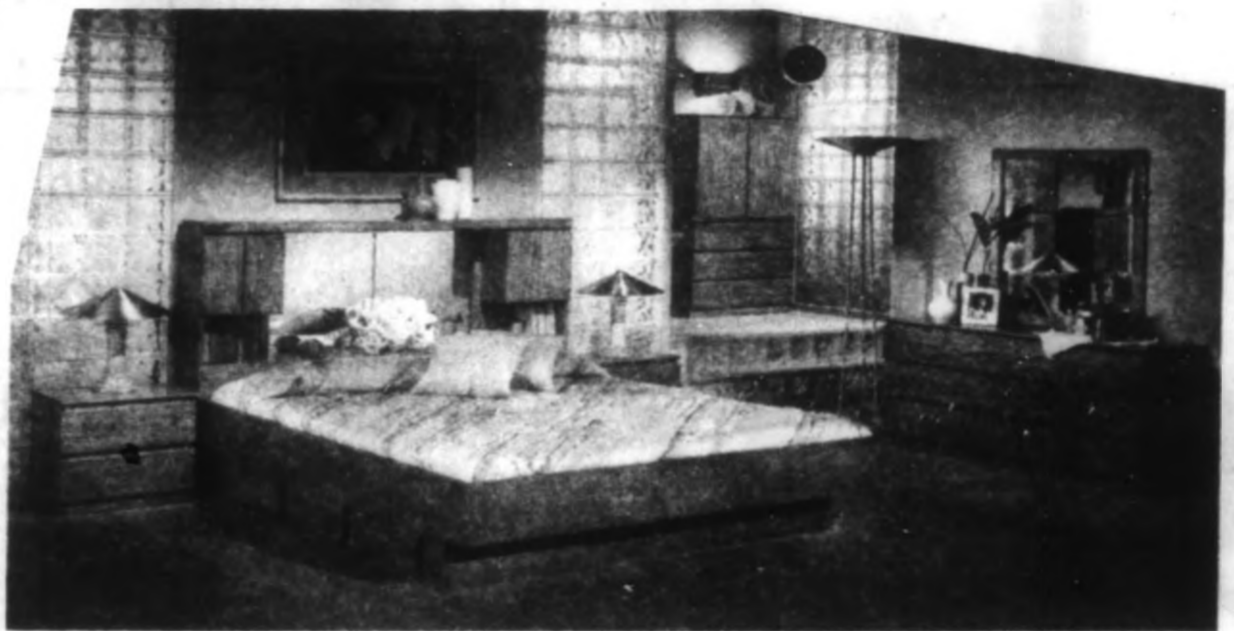

### ANNUAL CLEARANCE SALE

HUNDREDS OF ONE OF A KIND  
AND ODDS AND ENDS UP TO

**50% OFF**

**WATERBEDS**

Starting at \$119 Any Size!  
Sheet sets or Padded Rails

**\$19.95**

COMPLETE

**693-0563**