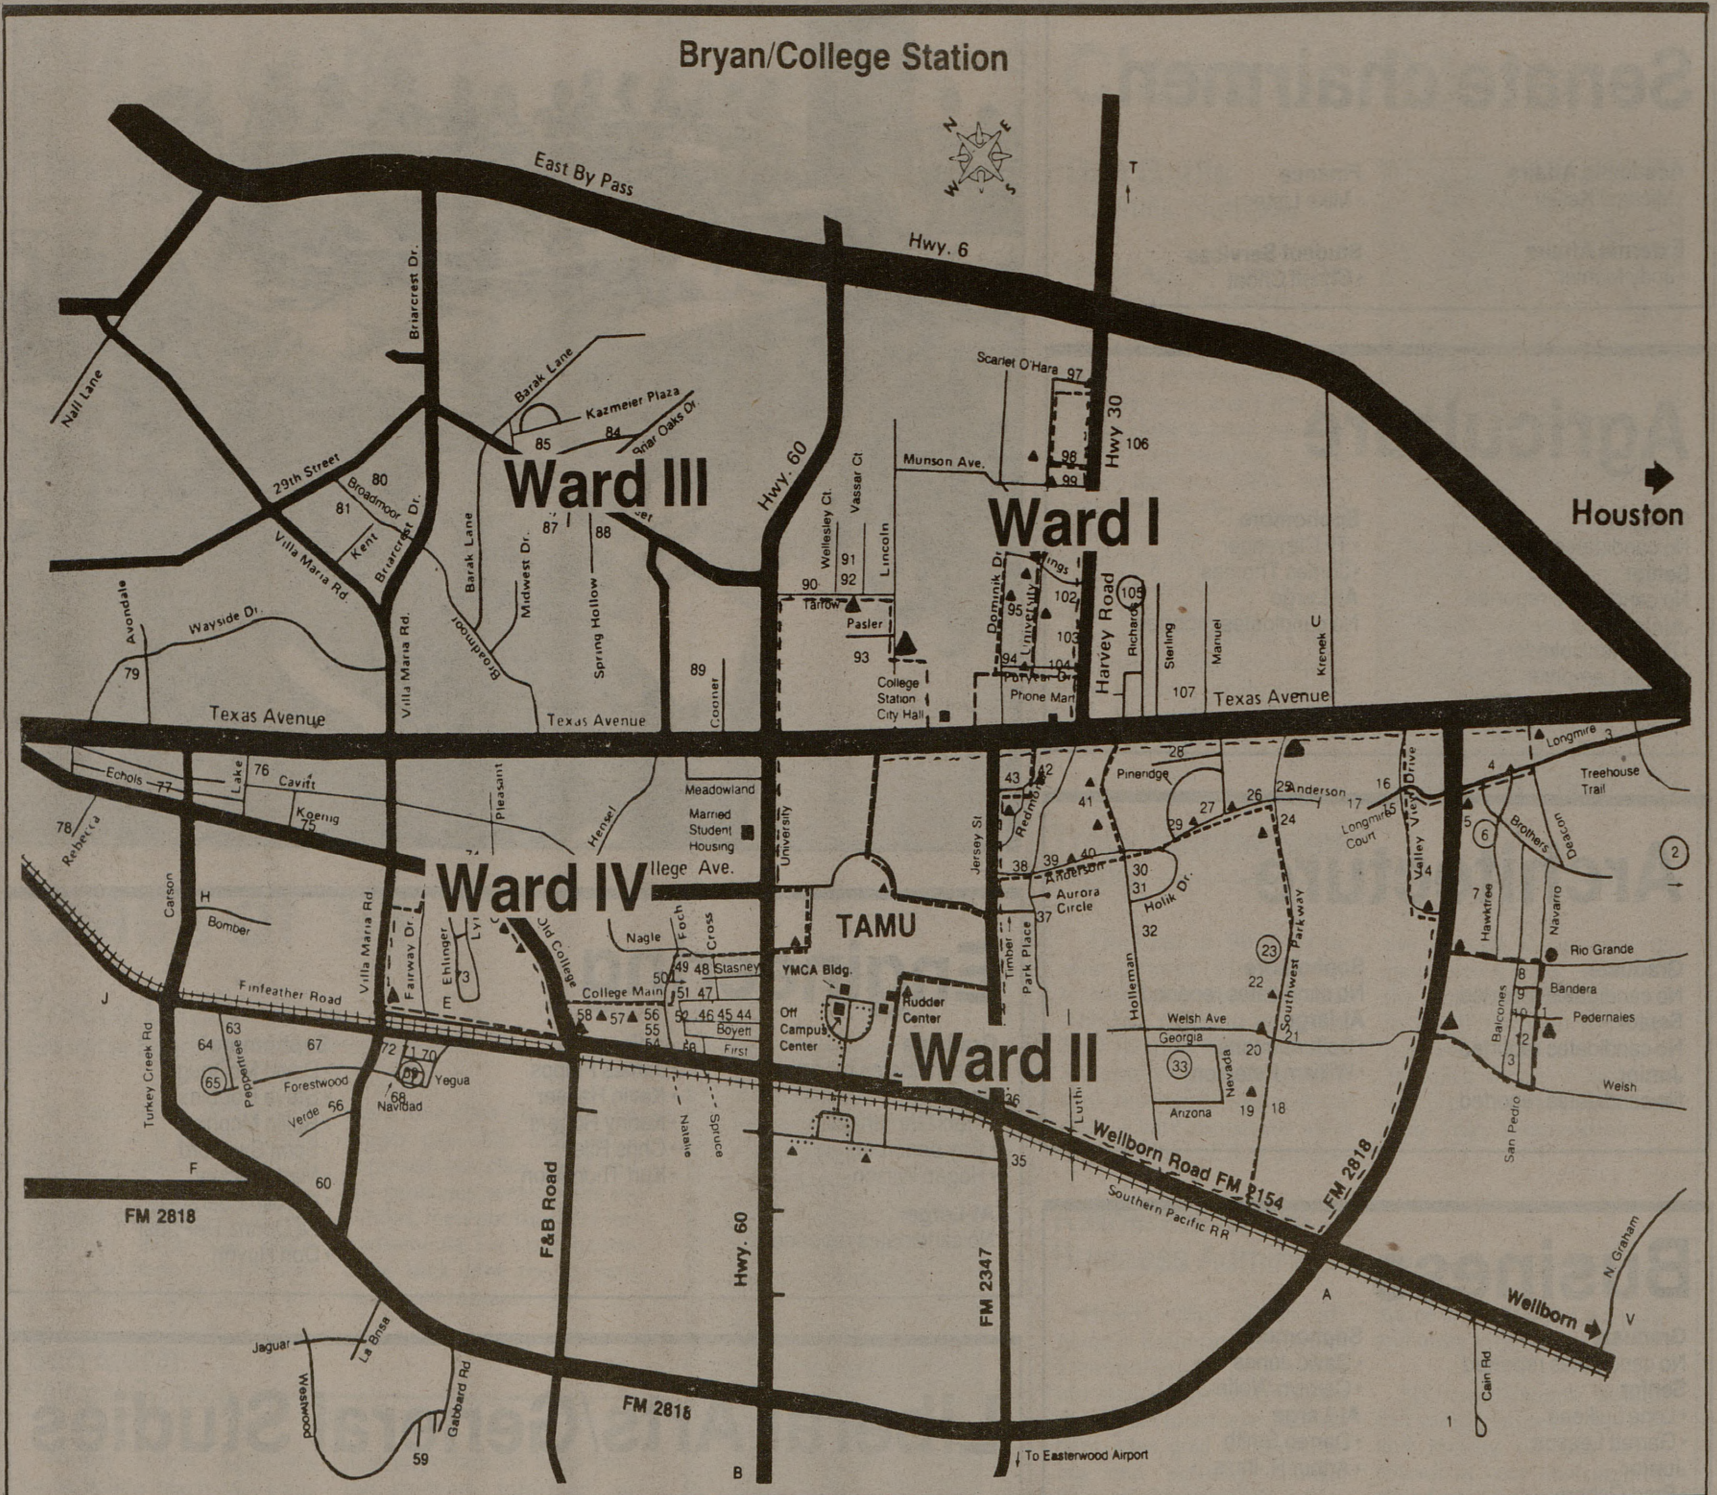

Student Senate

Off campus

Ward I

- Kristin Hay
- Rhonda Walls
- Perry Liston
- J.P. Rector
- Brenda Thonsgaard
- Danny Sparks

Ward II

- Sandy Hedges
- Samantha Leech
- Jerri Ross
- Janet Woltman
- Mark Werner
- Terri James
- Kelly Schorre
- Kerrie Neck
- Lane Spears
- Amy Bapnowski