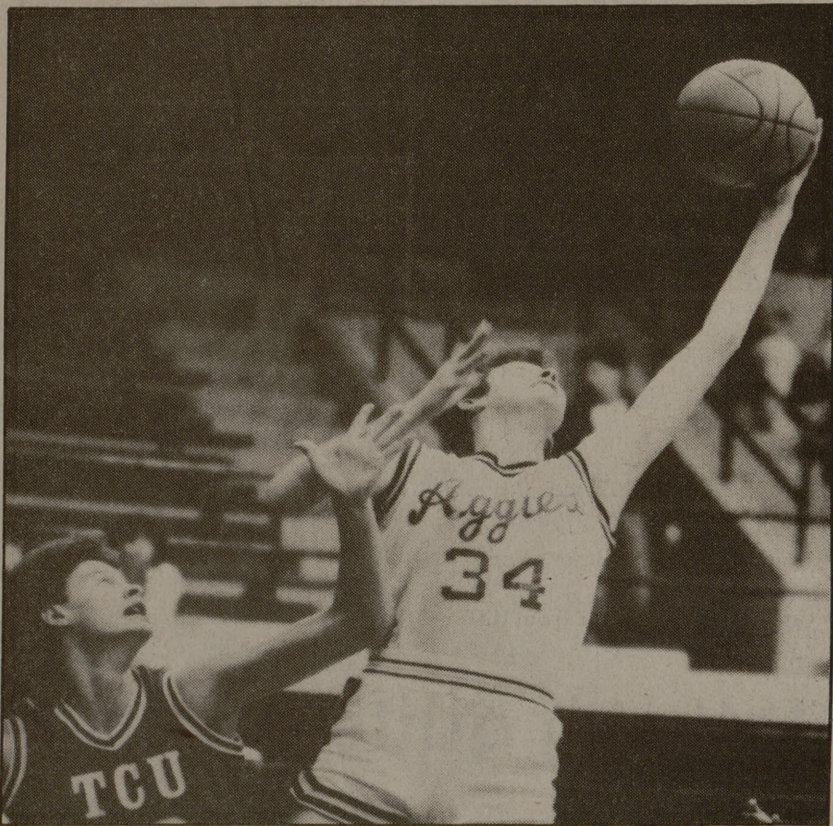

The Lady Aggies maintained a

small but steady lead throughout and ended the opening period with a six-point lead.

Traci Thomas turned in a strong first half, leading A&M scoring with 12 points.

"Traci had a good start and got the rest of the team going," Hickey said.

Roper led the team with 18 points followed by Jordan with 16 points. Herner and Thomas rounded out the double-figure scorers with 12 points each.

The Lady Aggies won without Evelyn Sanders, whose right knee was injured against Texas.

Sanders will be out for the next two games but may return for play against Baylor on Feb. 13.

The TCU game ends a streak of 71-consecutive game in which Sanders has played since joining the team in the 1985-86 season.

The Lady Aggies will play two road games and then return to the Coliseum to take on Baylor.

Photo by Jay Janner

Texas A&M's Mindy Neal goes up high to catch a pass during the Lady Aggies' 81-63 win over TCU here Wednesday night.