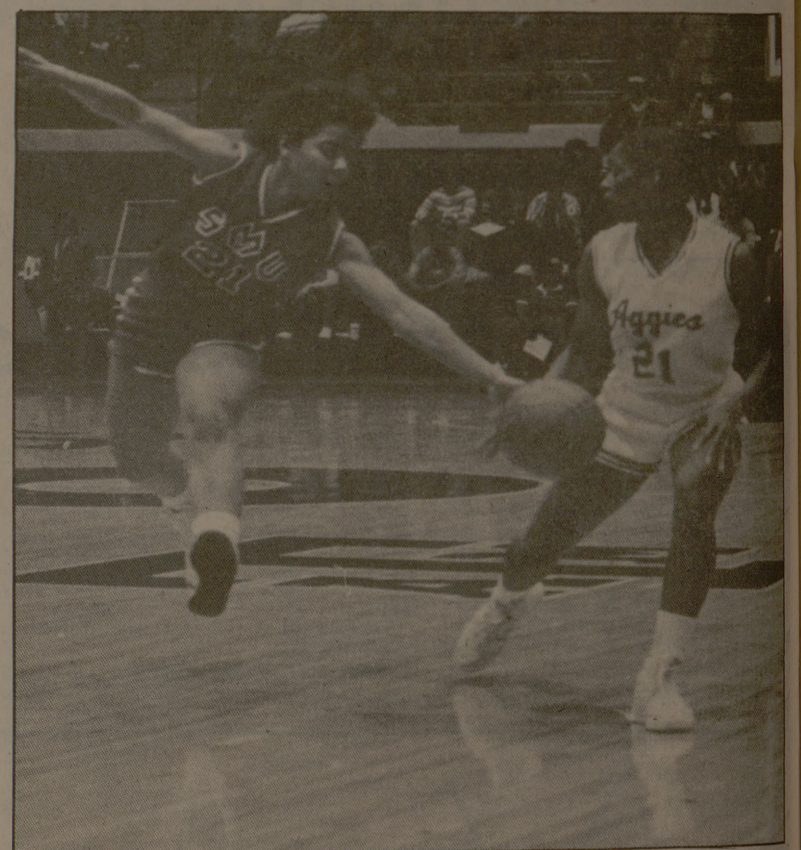

Photo by GREG BAILEY

A&M's Donna Roper (right) keeps the ball away from a SMU defender. A&M will try for its 4th-straight win tonight against TCU.

TCU showed what it's capable of when it came within three points of upsetting Baylor Saturday night.

Coach Frances Garmon's Frogs are led by sophomore Carol Glover, whose 13.9 scoring average ranks her sixth in the SWC. Freshman Kathleen Olson, a candidate for the

SWC's Newcomer of the Year, is averaging 11.1 points and 6.9 rebounds per game.

The Lady Aggies will counter with the SWC's fourth leading scorer, guard Lisa Langston, who is averaging 15.9 points and 6.7 rebounds per game.

"I have a dream that my four little children will one day live in a nation where they will not be judged by the color of their skin but by the content of their character."

Martin Luther King
Nobel Laureate for Peace

Tues, Feb 18, 7:00 p.m.
Rudder Theatre

Black Awareness