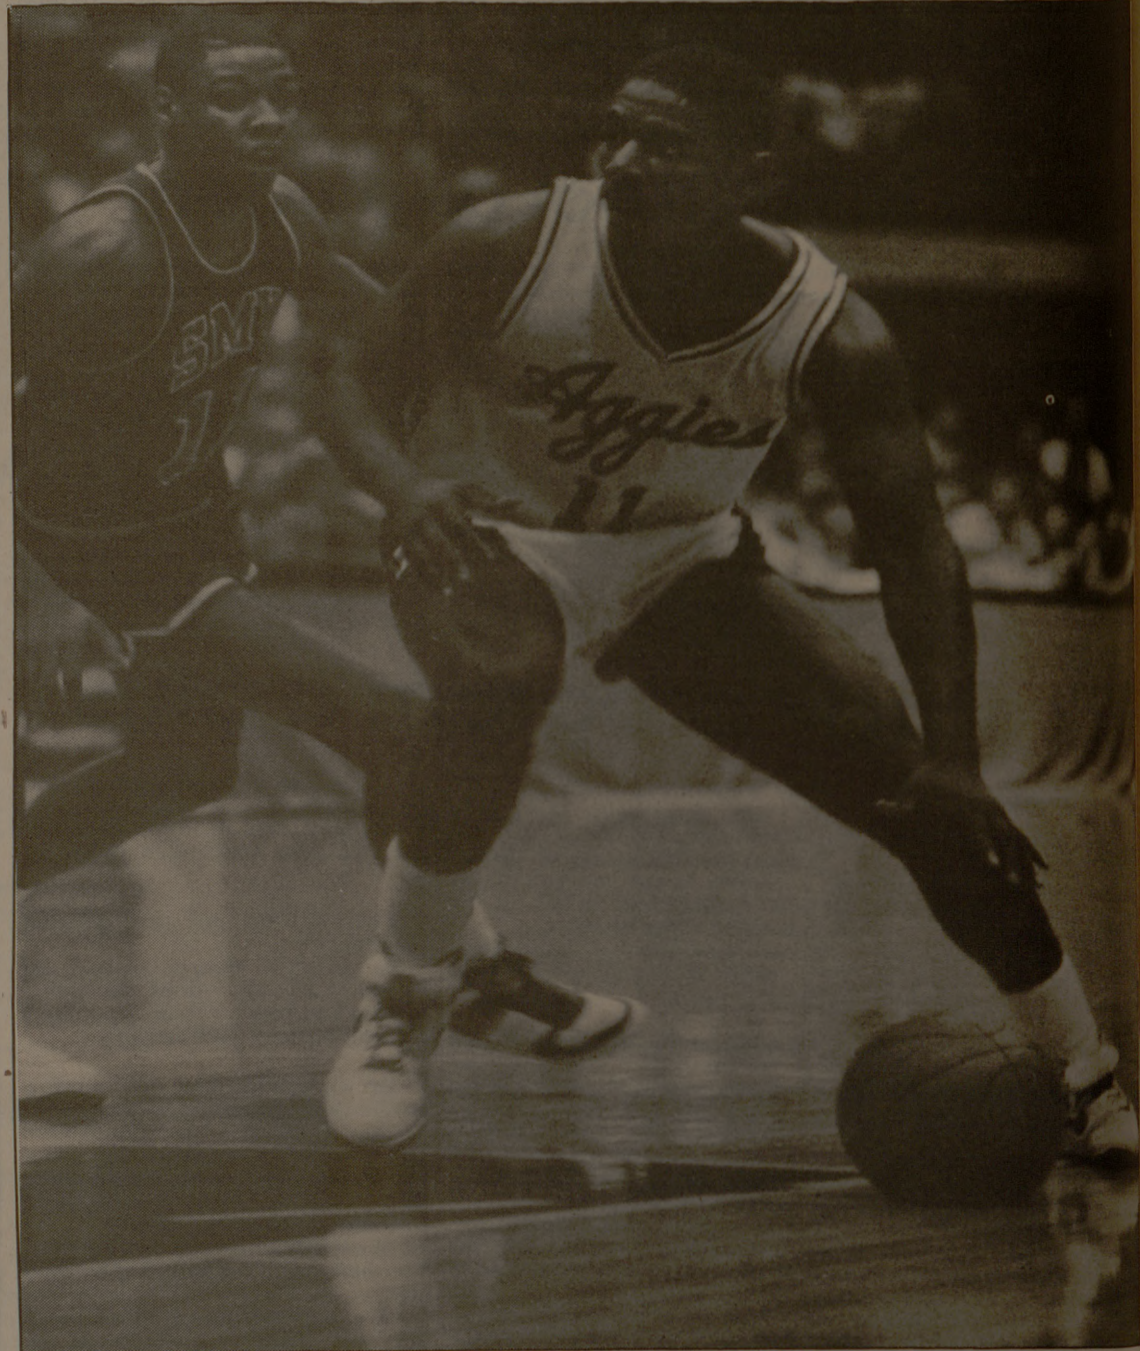

With 1:51 remaining, SMU had the ball with the game tied 56-56.

Mustang guard Scott Johnson tried to force a shot up and missed. But SMU forward Terry Thomas was there for the rebound with 1:10 showing on the clock.

Then Pony forward Kevin Lewis missed, only to have Johnson grab the rebound with 20 seconds left.

"There at the end, I couldn't believe we got two offensive rebounds in a row," SMU Coach Dave Bliss said. "We haven't done that all season."

With the clock winding down, the Mustangs were playing for the last shot. But A&M guard Gary Lewis fouled Kevin Lewis, who calmly sank both for a 58-56 SMU lead.

"You'll have to ask Gary (if he intended to foul Kevin Lewis)," A&M Coach Shelby Metcalf said. "When we lost the ball game was when we had two chances to get the rebound. The first time the clock was still on and we didn't get (the rebound). If we do, it's us playing for the last shot."

After inboundng the ball, A&M guard Todd Holloway drove the length of the floor and made a great move to draw the foul from Johnny Fuller.

But Holloway, who won the Texas game with a couple of last-second free throws earlier in the season, missed the front-end of a one-and-one and the game was history.

"It was a great play that Todd made at the end and gave us a chance to tie it," Metcalf said. "He just missed the free throw. He didn't choke, he just missed it."

But the fact is, A&M should never have been in a position to win or lose

A&M guard Todd Holloway (right) drives past SMU's Johnny Fuller Saturday night. The Ag-

gies' 58-56 loss dropped them into second place in the SWC standings behind TCU and Texas.

Photo by GREG B...

"42"
Domino Tournament
Double Elimination

February 10
at the
Dixie Chicken

$5 per Team
Entries open at 6:30
Play starts at 7:00
Prizes awarded 1st-4th place
Please Bring Dominos
Sign up in MSC Monday!

SPONSORED BY
OFF CAMPUS AGGIES

A Basketful

Designer baskets for someone special

We will design a special personalized basket for a sorority sister, fraternity brother, friend, relative, teacher, boss, employee, etc.

Baskets Feature

- ♥ Jardines-Gourmet Texan Foods
- ♥ Our very own "GIG'EM AGGIE" cheese
- ♥ Gourmet coffees, teas, cakes in tins
- ♥ Special Valentine items. Stuffed Teddy bears, chocolate candies, hanging heart sachets, etc.

Taking Orders Now For Valentine Delivery

We deliver & ship FREE in B/CS area
846-2644

Call us & we'll help you with your last minute gift ideas.

Valentine's

When nothing but the best will do... design a custom gift box.

Chocolates · Party Nuts · Popcorn

3737 E. 29th St. Bryan, Texas 268-4001

The Great Sorority Fitness Contest Has STARTED

RULES

1. The contest will run from Feb. 3 to Mar. 14.
2. The criteria for determining the winners is based on the aggregate number of workouts completed by members of each sorority.

QUALIFICATION

To date, seven sororities have qualified to compete:
A X Ω, A Δ Π, A Γ Δ,
X Ω, Δ Δ Δ, Δ Z, Z T A.

CURRENT STANDINGS

1. Δ Z
2. X Ω
3. tie: A Γ Δ, Δ Δ Δ

IF YOU'RE IN A SORORITY AND WANT TO HELP YOUR ORGANIZATION WIN THE $ PRIZES AND IMPROVE YOUR FITNESS LEVEL... CALL US AND WE WILL GIVE YOU THE DETAILS

BODY DYNAMICS

696-BODY

Ag doubles teams fall from national tourney

By KEN SURY
Assistant Sports Editor

HOUSTON — Texas A&M's Vanne Akagi and Gaye Lynn Gensler lost their consolation doubles match final Sunday at the Intercollegiate Tennis Coaches Association (ITCA) Indoor Nationals.

The A&M men's duo of Mark Smith and Russ Simmons, which knocked off Clemson's No. 4-seeded team Thursday, dropped from competition Friday.

Akagi and Gensler were defeated by Cathy Vigna and Erica Smith of Harvard 3-6, 7-5, 6-2, after downing Houston's Kathy Foxworth and

Stina Almgren 6-3, 6-2 in the consolation semifinals.

The Aggie women earned that semifinal berth when UCLA's Jennifer Fuchs and Jane Thomas defaulted due to an illness.

The UCLA duo was ranked No. 7 in the nation and A&M Women's Tennis Coach Bobby Kleinecke said even though the match was defaulted, it still counts as a win for Akagi and Gensler.

Also on Friday, A&M's Kim Labuschagne and Karen Marshall were eliminated from the tournament when they lost to Brigham Young's Susanna Lee and Leslie Hakala, 6-2, 6-4.

But despite the losses, Kleinecke said there were positive aspects about playing in the ITCA tournament.