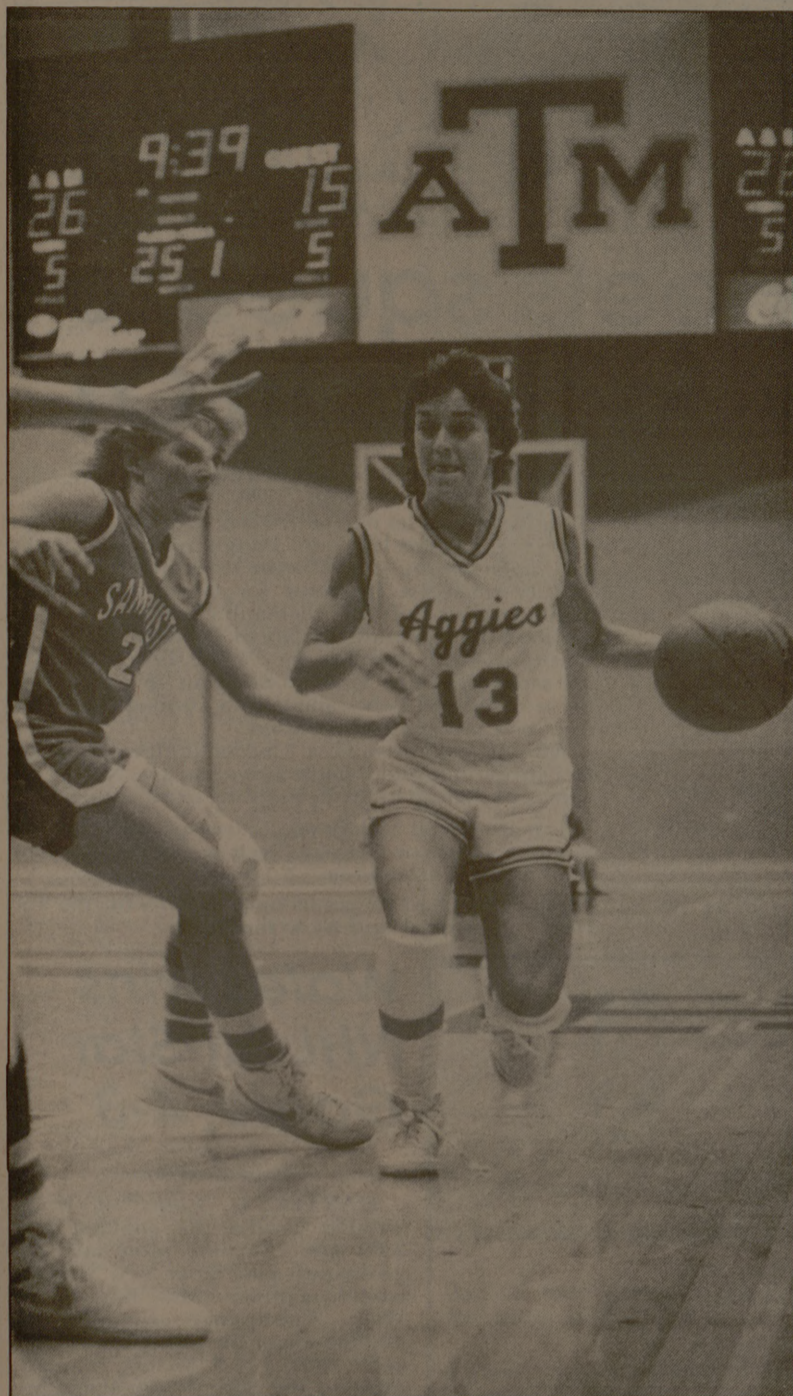

A&M's all-time leading scorer, Lisa Langston, paced the Ags with 23 points and nine rebounds. Paula Crutcher pitched in 20 — 16 of those coming in the first half.

The Lady Ags trailed Sam Houston twice in the opening minute, but took the lead for good with over 18 minutes left in the first half when Lisa Jordan hit from inside to tie the score at four. In the process, Jordan was fouled and given the chance for a three-point play.

Her free throw was short, but Crutcher came up with the rebound and promptly put the ball back up for two.

Using Crutcher's strong shooting and 12 Sam Houston turnovers, the Lady Ags opened their lead to 17 with less than seven minutes remaining.

"That makes the whole season," she said.

Sam Houston came within six points of making that "season" when they closed to 53-47 with only 1:49 gone in the second half.

However, that was as close as the game would get. Buckets by Crutcher, Donna Roper and Lisa Jordan in the next three minutes shot the Aggie lead back up to 11 points.

Lady Ag Notes:

A&M Coach Lynn Hickey said sophomore forward Holly Hodges broke out with chicken pox in the locker room after practice on Monday. She also said seven of her players, including starters Roper and Crutcher have not had the pox and were exposed at the most susceptible time.