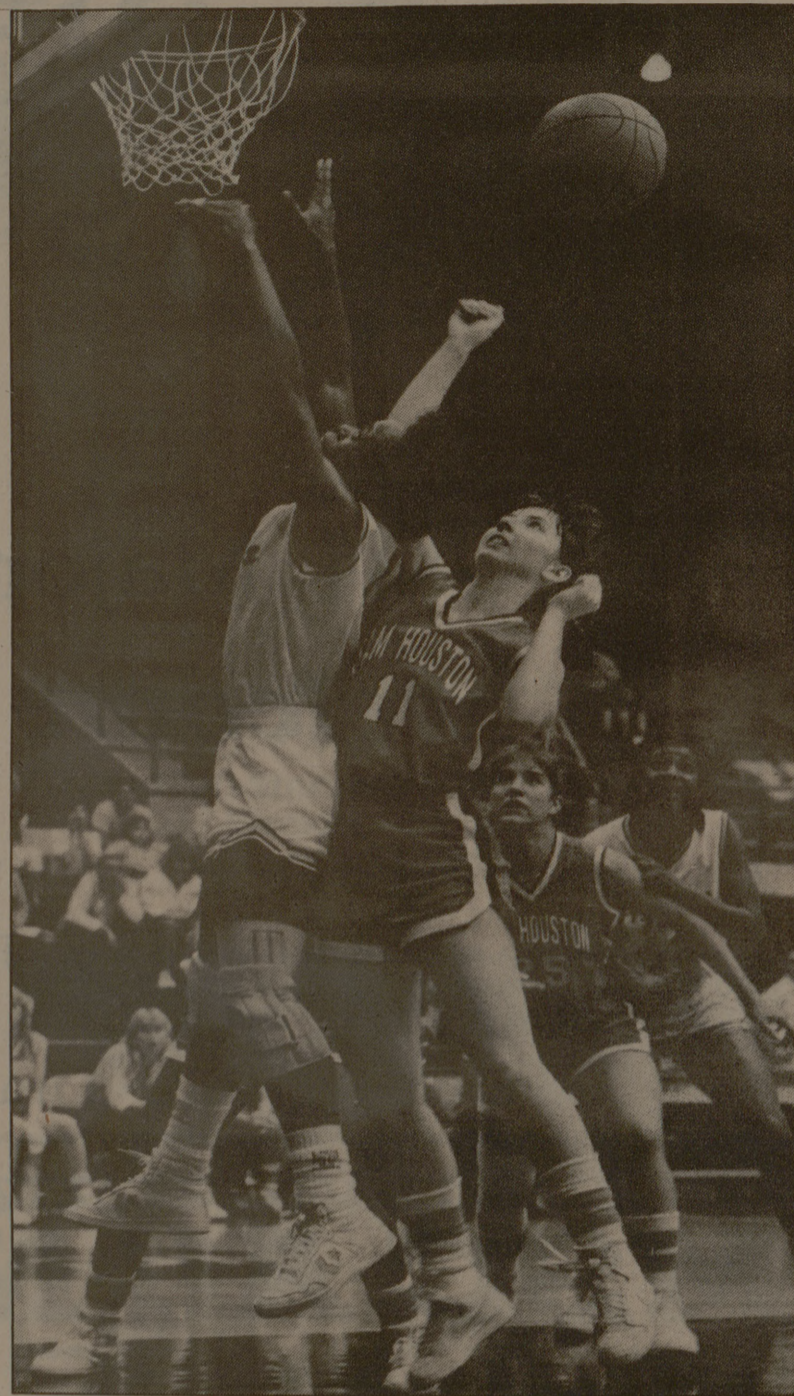

Photo by MIKE SANCHEZ

A&M's Lisa Langston (left) battles Sam Houston State's Donna Giles for a rebound. The Lady Ags downed the Bearkats 91-74 Tuesday.

The Myriad Challenges of
THE MIDDLE EAST
M S C . S C O N A . 3 1

Eastern thoughts
for Modern Minds

FEBRUARY 12-15
RUDDER THEATRE

All speeches open to public

Special

FULL MEAL DEAL

A FULL 5 COURSE MEAL FOR ONLY $2.69 + tax

- ★ 2 Pieces of Chicken
- ★ Potatoes and Gravy
- ★ Corn on the Cob
- ★ Buttermilk Biscuit
- ★ Hot Fried Pie

Offer Good All Day - Everyday

Kentucky Fried Chicken®

3320 Texas Ave.
Bryan, 846-3238
Try our Drive-Thru

We Do Chicken Right.