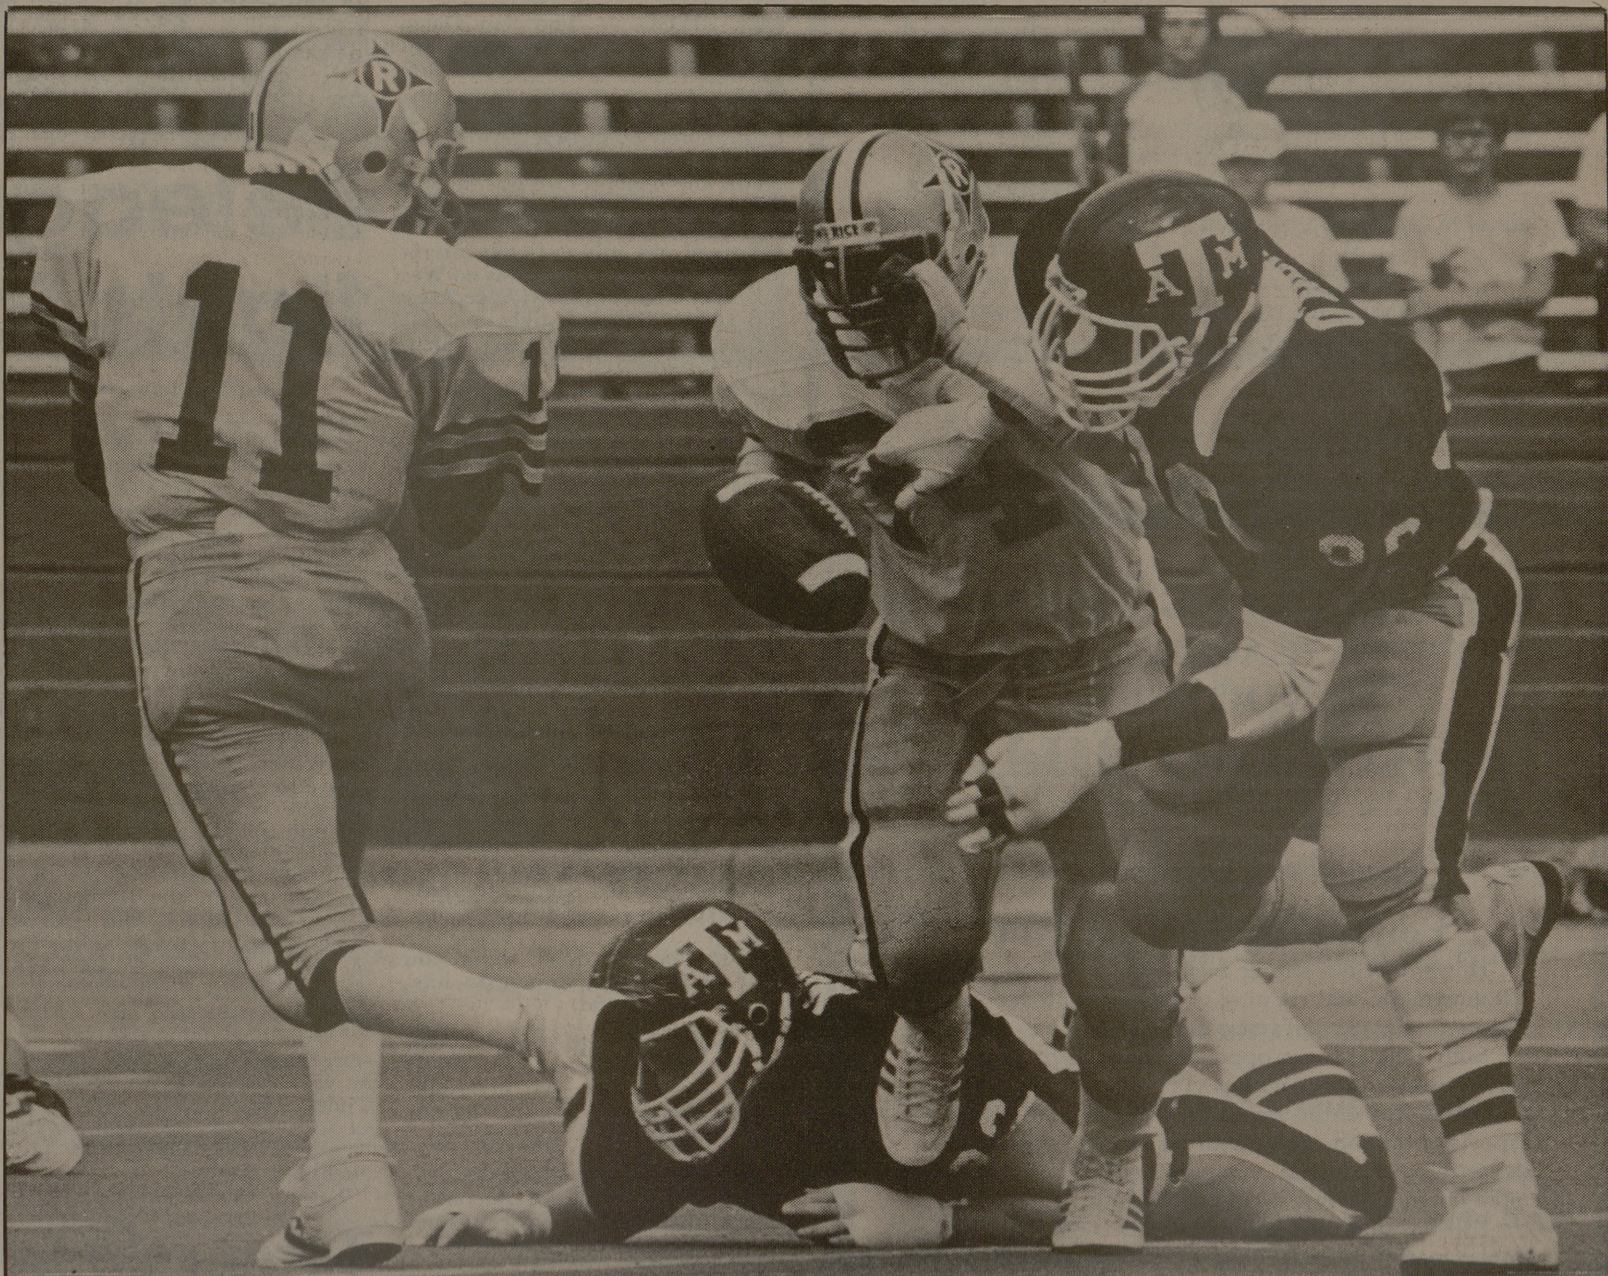

TCU is 6-1, including four straight victories, and leads the nation in total offense, rushing offense and scoring offense. The Southwest Conference school averages 397.4 yards (323.3 rushing) and 38.6 points per game.

Hot Potato

Photo by DEAN SAITO

Owl Larry Collins (34) and Aggie nose guard Sammy O'Brient (90) hustle to recover a fumble coughed-up by Rice quarterback Kerry Overton (11). Texas A&M recovered the ball

and went on to score its first touchdown in a 38-14 victory Saturday. The Aggies are scheduled to battle the SMU Mustangs this Saturday at Texas Stadium in Dallas at 2 p.m.