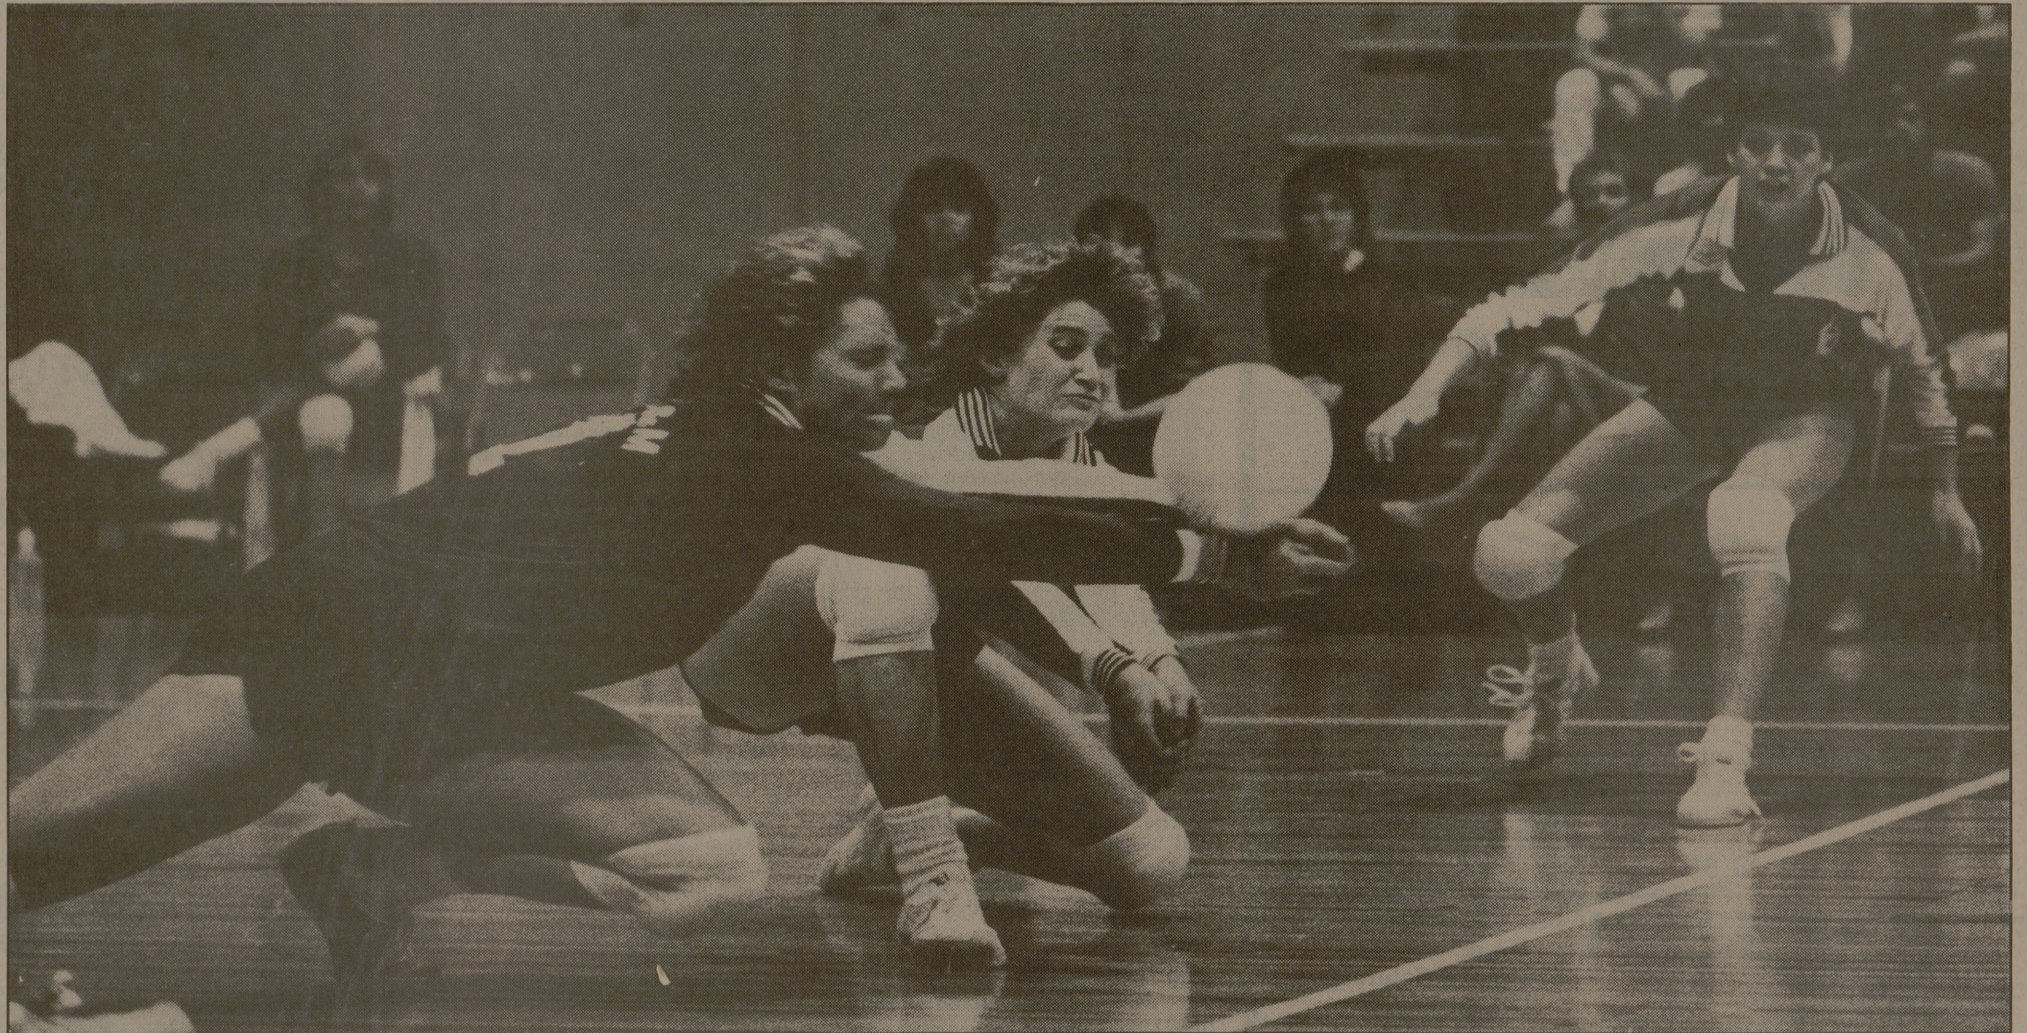

A&M spikers spoil Southwest's fun

By CHAREAN WILLIAMS
Sports Writer

It's fun to watch Lesha Beakley set the ball softly over the net. It's fun to watch Margaret Spence mystically hang in the air as she goes up for the spike. It's fun to watch Sherri Brinkman hoot and holler in delight. In fact, Texas A&M volleyball is just plain fun to watch. And what's more, they win! Maybe they could give the football team a lesson or two. Wednesday night, the Aggie spikers, ranked No. 17 in the nation by NCAA News magazine, defeated Southwest Texas State 15-7, 15-6 and 16-14. A&M improved its overall record to 27-3. A&M Head Coach Terry Condon was pleased with the Ags' performance until the third game. The Ags fell behind 2-11 in that game, but managed to comeback. "The third game was a lack of intensity," Condon said. "The third game we said, 'This is easy' and we relaxed a little too much. We told them to think about practice and play like they did in practice." Brinkman agreed with Condon's evaluation. "We thought the third game would come easy," Brinkman said. "Coming back was an achievement for us." Beakley said the team hasn't played intense in third games. "Lately that's been our routine," Beakley said. "In the third game we're just not as intense. This time we came back, which hasn't happened in the past. We start fighting on the court and we lose our concentration. This time we played as a team and pulled it out."

Photo by DEAN SAITO

Texas A&M spikers Sherri Brinkman (far left) and Stacey Gildner team up for a diving dig save during the Aggies' victory over Southwest Texas State Wednesday. Terry Condon's No. 17 Ags improved to 27-3 and are 4-1 in the SWC.

Condon said she was pleased with the Aggies' performance. "We played good defense," Condon said. "Margaret and Chemine (Doty) played well. Sherri hit well." "This was one of my better games," Doty said. "I played good defense. I have been working on my defense in practice. We really

against them," Condon said. "Last time I think we went in over confident." "A&M played a heck of a lot better," Bobcat Head Coach Karen Chisum said. "It wasn't Sherri Brinkman that beat us, it was their entire

team. We didn't play well, but we're going to grow up." Friday night the Ags play their toughest match of the year against No. 8 San Diego State at 7:30 in G. Rollie White Coliseum. "I think we can beat any team if

we stay intense," Beakley said. "The key is passing. When we pass, everything flows." "If you want to see a good volleyball game then come out," Condon said. "They hit the ball hard. I just hope we play up to our potential."

CUSTOM SOUNDS

PIONEER CASINO DAYS

Featuring Some of The Most Outrageous Prices on Pioneer in The State of Texas.

AT THESE INCREDIBLE PRICES, CASINO DAYS CAN ONLY LAST THRU SATURDAY!