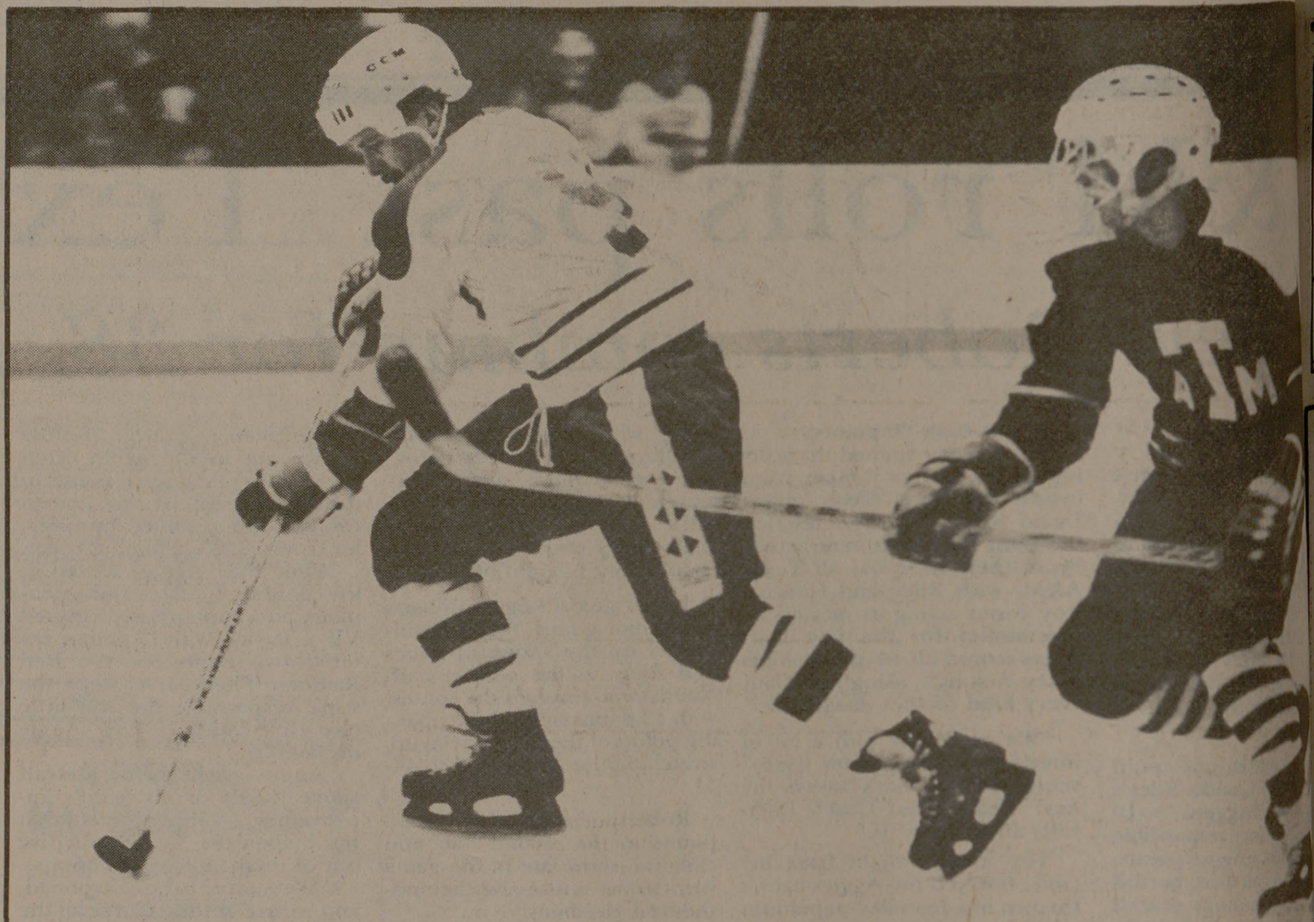

After falling behind by as many as 17 points early in the game, Texas A&M never crept closer than the eight-point final margin. Rapp, whose squad now has a 9-11 overall record and a 1-4 record in the SWC, says she has a tired bunch of players on her hands at this point.

"I think tonight a lot of it had to do with the fact that we were just so tired from the Texas game," Rapp said. "It really took a lot out of us. Our timing was off on our shooting, and we just couldn't hit. The players really work hard at it, that's for sure. One of these days — I don't know if it'll be this year or next year, but we'll get there."

The Aggie Ladies fought back from the early deficit to trail 39-27 at halftime, but Texas Tech jumped from a 12-point

lead to one of 15 points, 50-35, with 11 minutes left. With 9:12 to go, the Red Raiders led 54-38 after a top-of-the-key jumper by Janet Mears.

Between the 5:10 mark and the 2:58 mark, Texas Tech bounced from an 11-point lead to a 12-point lead and back to a 10-point lead again. The Aggie Ladies still trailed 61-51 with 2:58 left, but neither team scored until 1:16 remained. Kelley Richardson sank a free throw to boost the lead to 62-51, and a layup by Texas A&M's Felice Lewis made the score 62-53. Michell Tatum finished the scoring with a layup after winning a jump ball.

Tatum had 18 points and 13 rebounds to lead the Aggie Ladies and Jenni Edgar had seven points. Kelli Harned finished the game with eight re-

In hot pursuit

Jody Leidolf, a freshman from Wichita, Kan., chases an SMU player down the ice in the Aggies' 4-0 loss to the Mustangs on Saturday. Texas Tech plays NTSU Saturday at Spenco Ice Rink in W.

photo by Peter...

Now Better Than Ever. You Will Be Pleased With These Carefully Prepared and Taste Tempting Foods. Each Daily Special Only $2.39 Plus Tax. "Open Daily"

Dining: 11 A.M. to 1:30 P.M. — 4:00 P.M. to 7:00 P.M.

MONDAY EVENING SPECIAL Salisbury Steak with Mushroom Gravy Whipped Potatoes Your Choice of One Vegetable Roll or Corn Bread and Butter Coffee or Tea	TUESDAY EVENING SPECIAL Mexican Fiesta Dinner Two Cheese and Onion Enchiladas w chili Mexican Rice Patio Style Pinto Beans Tostadas Coffee or Tea One Corn Bread and Butter	WEDNESDAY EVENING SPECIAL Chicken Fried Steak w cream Gravy Whipped Potatoes and Choice of one other Vegetable Roll or Corn Bread and Butter Coffee or Tea
THURSDAY EVENING SPECIAL Italian Candle Light Spaghetti Dinner SERVED WITH SPICED MEAT BALLS AND SAUCE Parmesan Cheese - Tossed Green Salad Choice of Salad Dressing — Hot Garlic Bread Tea or Coffee FOR YOUR PROTECTION OUR PERSONNEL HAVE HEALTH CARDS.		
FRIDAY EVENING SPECIAL BREADED FISH FILET w TARTAR SAUCE Cole Slaw Hush Puppies Choice of one vegetable Roll or Corn Bread & Butter Tea or Coffee	SATURDAY NOON and EVENING SPECIAL Yankee Pot Roast Texas Style (Tossed Salad) Mashed Potato w gravy Roll or Corn Bread & Butter Tea or Coffee	SUNDAY SPECIAL NOON and EVENING ROAST TURKEY DINNER Served with Cranberry Sauce Cornbread Dressing Roll or Corn Bread - Butter - Coffee or Tea Giblet Gravy And your choice of any One vegetable

"Quality First"