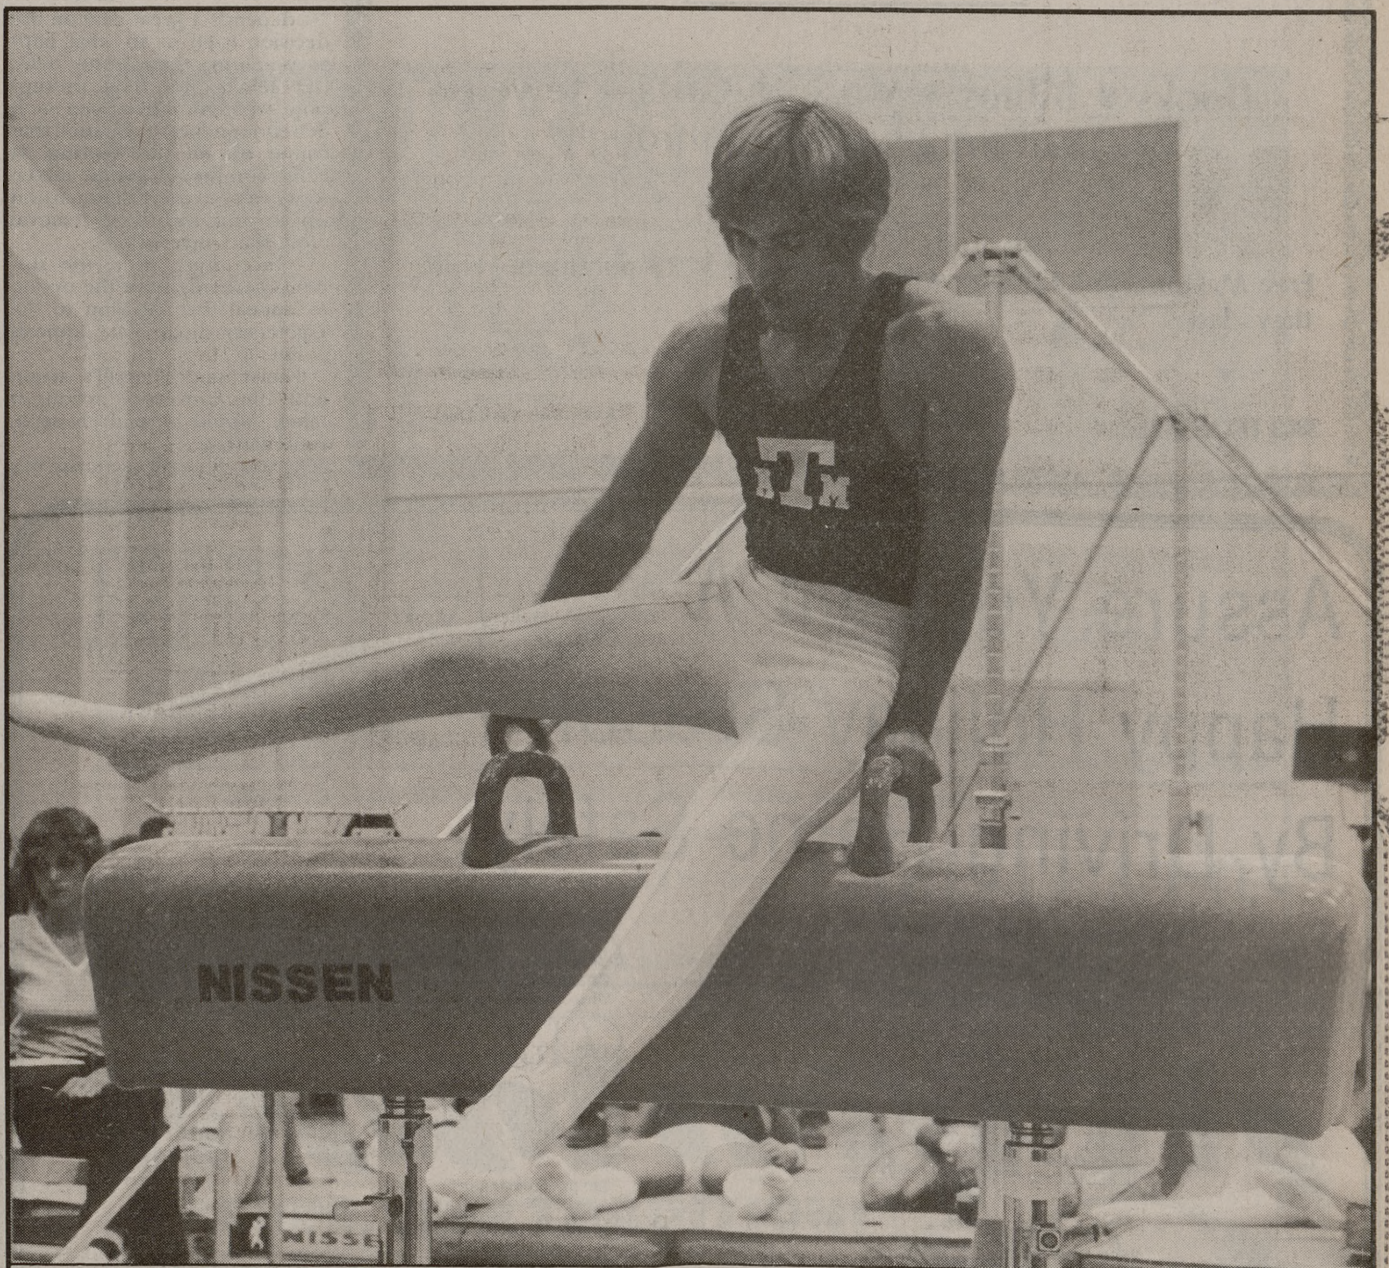

Freshman guard Kenny Brown leads Texas A&M scorers at 15.7 points a game and senior guard Tyren Naulls is third at 11.3 points a game. Brown's two-time high of 23 points came against Clemson and Illinois during the Great Alaska Shootout and Naulls' season high of 20 came against LSU.

Montana plays West Texas State in the other first-round opener Friday at 8 p.m. Montana is undefeated at 7-0 and returns all five of its starters from

the Grizzlies' 17-10 team in 1981-82, while the Buffaloes are 3-3. The tournament consolation game will be played Saturday at 8 p.m. and the championship will be the same night at 10.

Here are the probable starting lineups for this weekend's Champion Holiday Classic, as well as the players' scoring and rebounding averages:

TEXAS A&M (3-5):
Kenny Brown, freshman guard, 6-4, 195 — 15.7 pts., 3.7 rebs.

Tyren Naulls, senior guard, 6-4, 205 — 11.3 pts., 3.3 rebs., 3.7 assists

Jimmie Gilbert, freshman center, 6-9, 200 — 3.7 pts., 5.8 rebs.

Claude Riley, senior forward, 6-10, 215 — 14.3 pts., 9.8 rebs.

Roy Jones, senior forward, 6-7, 195 — 9.2 pts., 4.8 rebs.

COACH: Shelby Metcalf (311-207 at A&M)

FIELD GOALS: 50.7 percent; opponents, 41.8 percent

FREE THROWS: 62.7 percent; opponents, 68.1 percent

REBOUNDS: 41.1 per game; opponents, 35.5 per game

LAST YEAR: 20-11

See MONTANA page 12

Horsing around

photo by Randy Smith

Grant Lauderdale, a freshman member of the Aggie gymnastics team, performs on the pommel horse in a meet against the University of Texas-Arlington this season. Lauderdale, who placed fifth in the event,

was named "gymnast of the meet" by his teammates. The Aggies' spring season will open Jan. 22 at Texas Tech, where Texas A&M, the Red Raiders and Fort Hays (Kansas) State will compete in a tri-meet.

STUDENT GOVERNMENT TEXAS A&M UNIVERSITY

QUIZ DRIVE

DONATE YOUR TEST FOR THE CENTRAL QUIZ FILE
LOCATED IN THE LIBRARY
DROP YOUR TEST OFF DURING FINALS WEEK AT COMMONS MAIN DESK, SBISA AND 216-C-MSC.

Tower Dining Room NOW OPEN

Have you taken your wife to lunch recently?

Sunday through Friday
11 a.m. — 1:30 p.m.
Rudder Tower 11th Floor
Open to Public
"Quality First"