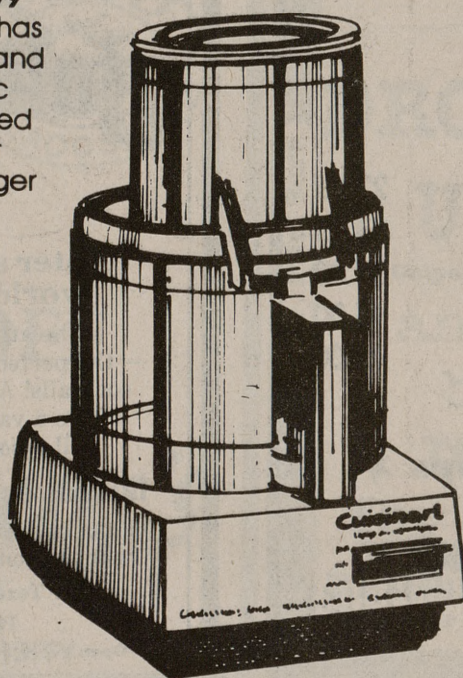

**39.99**  
International China  
dinnerware set

**Reg. 49.99** Choose from Jardin or La Fraise patterns... save on 20-pc. sets of 4-each: dinner and salad plates, soup bowls, cups and saucers, 5-pc. completer... 29.99 Shop now and save \$10 on your new set.

**59.99**  
Regal® non-stick  
cookset

If purchased in open stock, 79.85. 1- and 3-qt. covered saucepans and 9" open fry pan of porcelain-clad cast aluminum with SilverStone® non-stick finish.

**89.99**  
Cuisinart®  
food processor

**Comp. at 129.99** This handy unit has double blades and a shredding disc plus an expanded feed tube to let you process larger portions.

**\$359**  
Magnavox®  
TV with AFT

**Reg. \$419.** This 19" diagonal unit has automatic fine tuning to lock in station signals; electronic voltage regulation to protect critical circuits, automatic color leveling circuitry, single picture control and more.