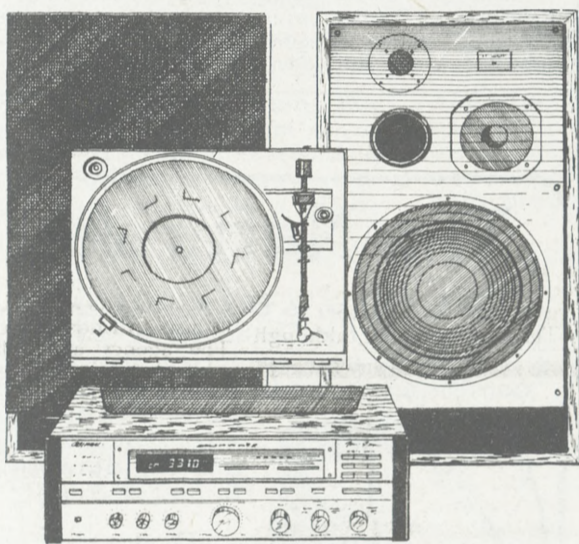

save 40.95 on Magnavox®  
portable stereo cassette player

\$59

Reg. 99.95. Battery-operated stereo cassette player with lightweight stereo headphones, carrying case and shoulder strap; tone control and stop, cue and review.

special! Amana® Radarange®  
with Rotawave cooking system

\$349

Special. Features the exclusive rotawave cooking system, 700-watts of microwave power, choke door seal and all the convenience you expect from Amana®.