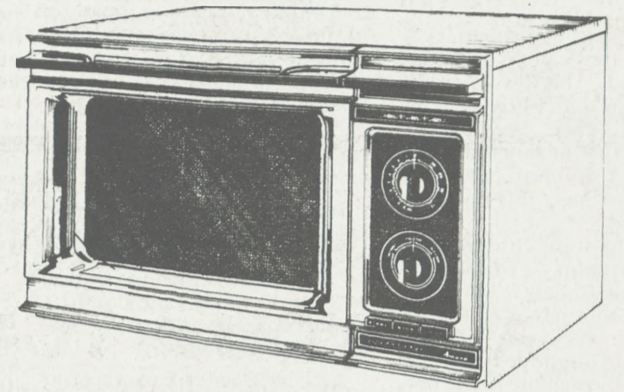

# Dillard's TWO DAY SALE

save 1/3 on Samsonite®  
Silhouette II® luggage

36<sup>66</sup> to 106<sup>66</sup>

Reg. \$55-160. Hardside molded luggage: carry-ons, pullmans overnight bags and garment bags, some with padded handles, pull straps and cart-wheels.

save 40.95 on Magnavox®  
portable stereo cassette player

\$59

Reg. 99.95. Battery-operated stereo cassette player with lightweight stereo headphones, carrying case and shoulder strap; tone control and stop, cue and review.

special! Amana® Radarange®  
with Rotawave cooking system

\$349

Special. Features the exclusive rotawave cooking system, 700-watts of microwave power, choke door seal and all the convenience you expect from Amana®.