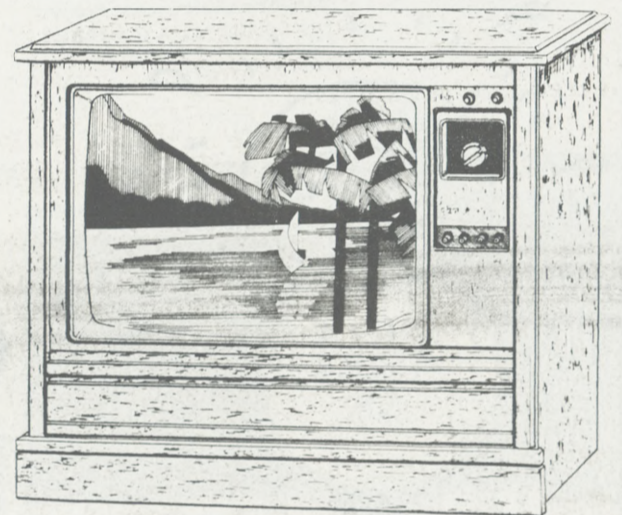

special! RCA® 25" diagonal
XL-100 color console TV

$499

Special. Features single-knob electronic tuning, automatic color tracking and flesh-tone correction. ExtendedLife chassis and automatic color and fine tuning.