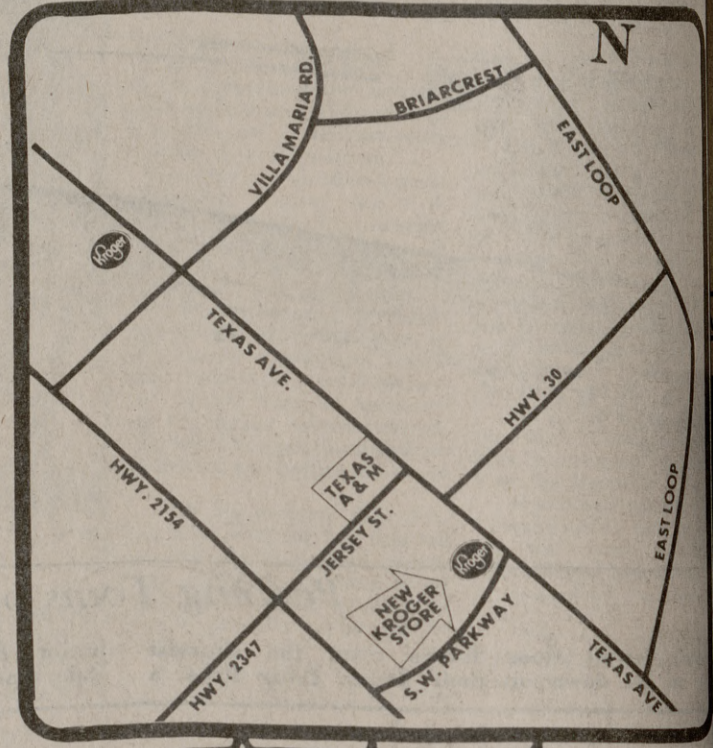

PRICES EFFECTIVE, EXCEPT AS INDICATED, AT
NEW COLLEGE STATION AND BRYAN KROGER STORES!

GOOD AT BRYAN & COLLEGE STATION KROGER

BUY ONE...GET ONE
FREE

6 PAK 32 OZ. REGULAR OR SUGAR FREE
DR. PEPPER

BUY ONE 6 PAK AT REG. PRICE...GET ONE 6 PAK FREE
FREE OFFER DOES NOT INCLUDE DEPOSITS
SAVE \$2.99