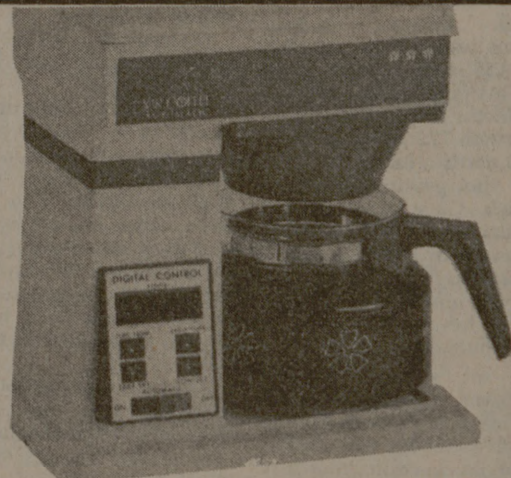

TG&Y[®]

family centers

2408 Texas Avenue, College Station

Store Hours: 9 a.m.-10 p.m. daily Monday-Saturday, 10 a.m.-6 p.m. Sunday

Prices good Dec. 10-Dec. 12

**Classic Scotch Pine
for less than \$14.
Make this holiday
the start of a
beautiful tradition**

13.88

6' Scotch Pine Tree Year after year you'll be glad you invested in this beautiful Christmas tree. Fold away design. 43 branches, 71 tips. Stand 31" dia. #72-71-66H

**Mr. Coffee
19.96**

3.87 ea.

Peerless® 3 Lbs. Christmas Mix or 100% Filled Confections in a pantry can.