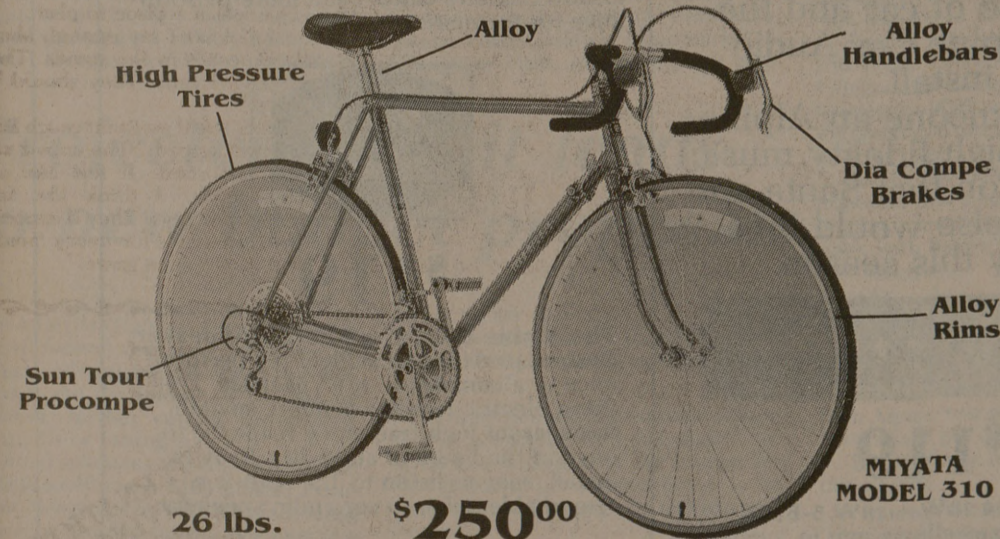

Some bikes have it...

26 lbs.

$250.00

MIYATA MODEL 310

Some bikes never will.

MIYATA

(See For Yourself!)

CYCLES ETC.

403 University
846-BIKE

Now Open 9-5 Mon.-Fri., 10-6 Sat.

ALL BICYCLES 10% OFF THROUGH DEC. 31!

3806-A Old College Rd.

(Next to Triangle Bowl)

846-5803
Layaways Available