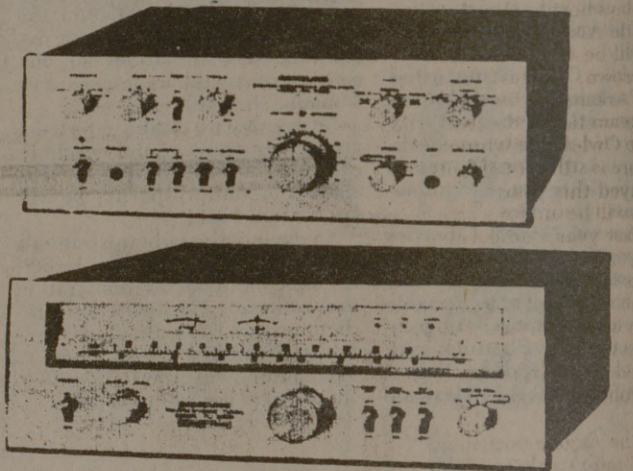

pet 1200
4 WAY AIR SUSPENDED STEREO
SPEAKER SYSTEM

NOW
\$125.00 Ea.

Featuring:

- PIONEER
 - JBL
 - MOTOROLA
 - Driver, mid range
 - Acoustic cabinet
 - Piezo-Electric tweeter
- RATES POWER: 100 WATTS RMS
High Efficiency Transducer

Assembled & Wired
in U.S.A.

SAMSUNG

Reg. Sug. Retail
\$279.00 each

- HIGH TECHNOLOGY
- 90 watt power amp
 - Low and high filters, stereo reverse modes, dubbing dual phono inputs, P.A. capabilities
 - Matching super sensitive tuner with output level

List \$270 ea. Now
\$139 each
may be purchased separately

IN DASH
FROM
\$35.00

PIONEER

Viking Specifications

- Pioneer 12" high compliance woofer
- Pioneer 5" enclosed midrange
- Pioneer dual 3" tweeters
- Tuned port system
- 20 to 21,000 Hz frequency response
- Crossover 4000 Hz and 8000 Hz
- Power maximum 50 watts
- Removable black double knit grille
- Wood grained front baffle
- Heritage Walnut laminated finish
- Enclosure 26" x 15" x 10 1/2"
- Assembled & wired in U.S.A.