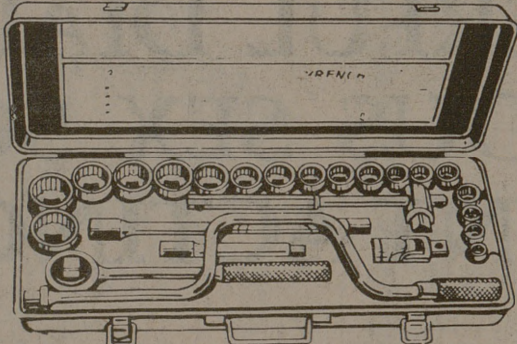

51 PIECE CHROME
ALLOY SOCKET SET
$24.95