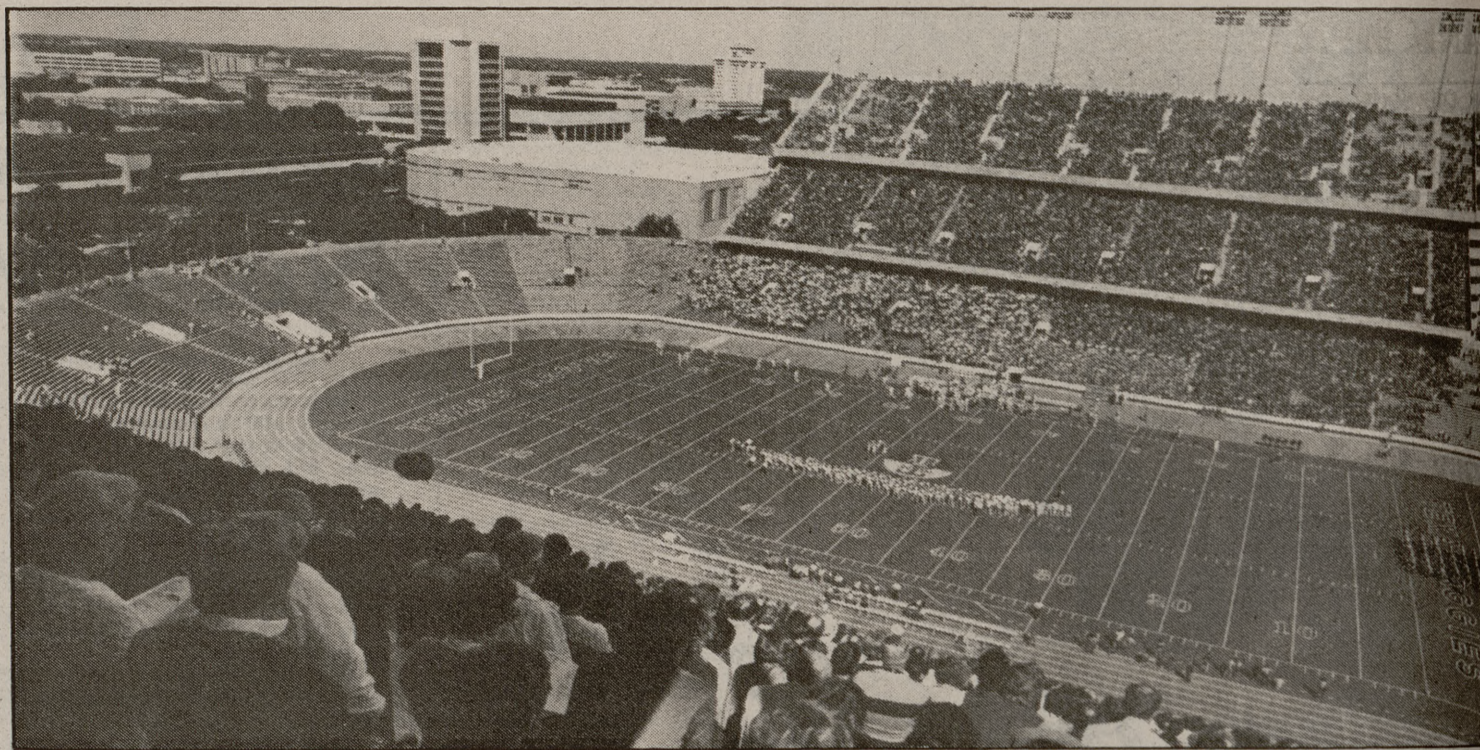

AIRBORNE
"THE DIFFICULT WE DO IMMEDIATELY, THE IMPOSSIBLE TAKES A LITTLE LONGER"
AGENT
AERO AIR FREIGHT SERVICES
WE DO MORE THAN DELIVER
YOUR PACKAGE OVERNIGHT
WE GUARANTEE IT!
150 CITIES
$22.11 UP TO 2 LBS.
THE FREIGHT PROBLEM SOLVERS
PH: 713-779-FAST
P.O. BOX 3862
BRYAN, TX. 77801

Ag women win, raise record to 4-0

The A&M women's soccer team knocked off Rice Sunday 5-0 to raise its season record to 4-0. Carol Sullivan led the Aggies with two goals, and teammates Sue Tesar, Carol Smith and Carol Gittinger padded the score with one goal each. "We took 18 people up there to play," said Head Coach Rob Borgeson. "They didn't play quite as good as they could. It seems Texas A&M plays just as good as they have to." Sullivan's two goals upped her fall

total to 10. Earlier this year, the senior scored five goals in a 9-0 win over Trinity, and three in a 4-3 victory over Stephen F. Austin. The Aggies travel to Austin Saturday to take on Texas. Sunday, the team makes its way to Waco for a match against Baylor. "We've started out a little stronger this year than we have in the past," said Borgeson. Texas A&M has scored 18 goals in its four games.

Staff photo by Pat O'Malley

Few and far between

The north end of Kyle Field is bare as only 52,449 fans show up for the Rice-Texas A&M game Saturday. The Aggies lost to Rice, 10-6, dropping their season record to 2-5. Kyle Field,

after a two-year face lift, now seats 70,016. The Ags' next home game will be against TCU on Nov. 22.

LOUPOT'S BUYING USED BOOKS NOW!
LOUPOT'S BOOKSTORE
Northgate — at the corner across from the Post Office

TEXAS STATE OPTICAL
Prescriptions Filled
Glasses Repaired
216 N. MAIN
BRYAN 822-6105
Mon.-Fri. 8 a.m.-5 p.m.
Sat. 8 a.m.-1 p.m.

MSC LOST & FOUND AUCTION Featuring KEYES CARSON, Auctioneer
Going once
Going twice
SOLD
MSC Main Lounge
Wednesday, October 29
10 am - 3 pm
previews at 9am
For further information call 845-1515
CASH ONLY

MSC VIDEO
THIS WEEK'S PROGRAMMING
LIGHT AND EASY I
BILLY JOEL
HUGH HEFFNER INTERVIEW
A SCHEDULE WILL BE POSTED

"This is the Classy, Shiny, Sequined Circus" ©LOS ANGELES TIMES 1980
3 GIANT RINGS
OPENS TODAY AND TUES. 28
TOWNSHIRE SHOPPING CENTER BRYAN
Stand Up America & Cheer!
Your Big Top Giant is Coming
Clifford E. Vargas Presents...
CIRCUS VARGAS
AMERICA'S BIG TOP GIANT
THE ALL NEW 1980 EDITION
SEE THE REAL CIRCUS AS IT SHOULD BE SEEN... UNDER THE WORLD'S LARGEST BIG TOP!
100 CIRCUS ARTISTS ★ **150 EXOTIC ANIMALS**
CHILLS, THRILLS, SPILLS & LAUGHTER!
Performances
MON., OCT. 27 4:30 P.M. - 8:00 P.M.
TUES., OCT. 28 4:00 P.M. - 7:30 P.M.
Ticket Information
TICKETS ON SALE AT CIRCUS VARGAS TICKET BOOK BOOTH IN FRONT OF SEARS
775-5100
FOR TICKET INFORMATION OR TO CHARGE WITH VISA, MASTERCARD OR AMERICAN EXPRESS PHONE
SEE NEIGHBORHOOD MERCHANTS FOR FREE KIDS TICKETS AND DISCOUNT COUPONS

Bands save day for TAMU fans

By KURT ALLEN
Battalion Staff
If the worth of an Aggie home football game ticket were judged solely by the team's performance, Texas A&M fans would certainly have a valid reason to cry for a refund. Usually teams do better at home

than on the road, but the Aggies have been equally disappointing (1-3 at home and 1-2 on the road) in both places. Thank goodness there's more to a game than four quarters of uninspired play by Texas A&M. I dare say halftimes have been the only re-

deeming factor at Kyle Field in 1980. This was especially true of the

Analysis

Owl-Aggie contest, where the halftime by itself proved to be worth the price of admission.

Halftime was more than a pleasant, forgettable experience Saturday. Both the Fightin' Texas Aggie Band and the Marching Owl Band, better known as the MOB, put on the best shows seen around here in some time.

What happened there was an on-the-field halftime satire of the Aggie Band by the MOB. First it played an

out-of-tune version of the Aggie Hymn and then it formed an on-step block-T.

Needless to say, the Corp. Cadets had to be restrained from storming the field. After the game the MOB was surrounded under south stands for two hours by police and stadium workers.