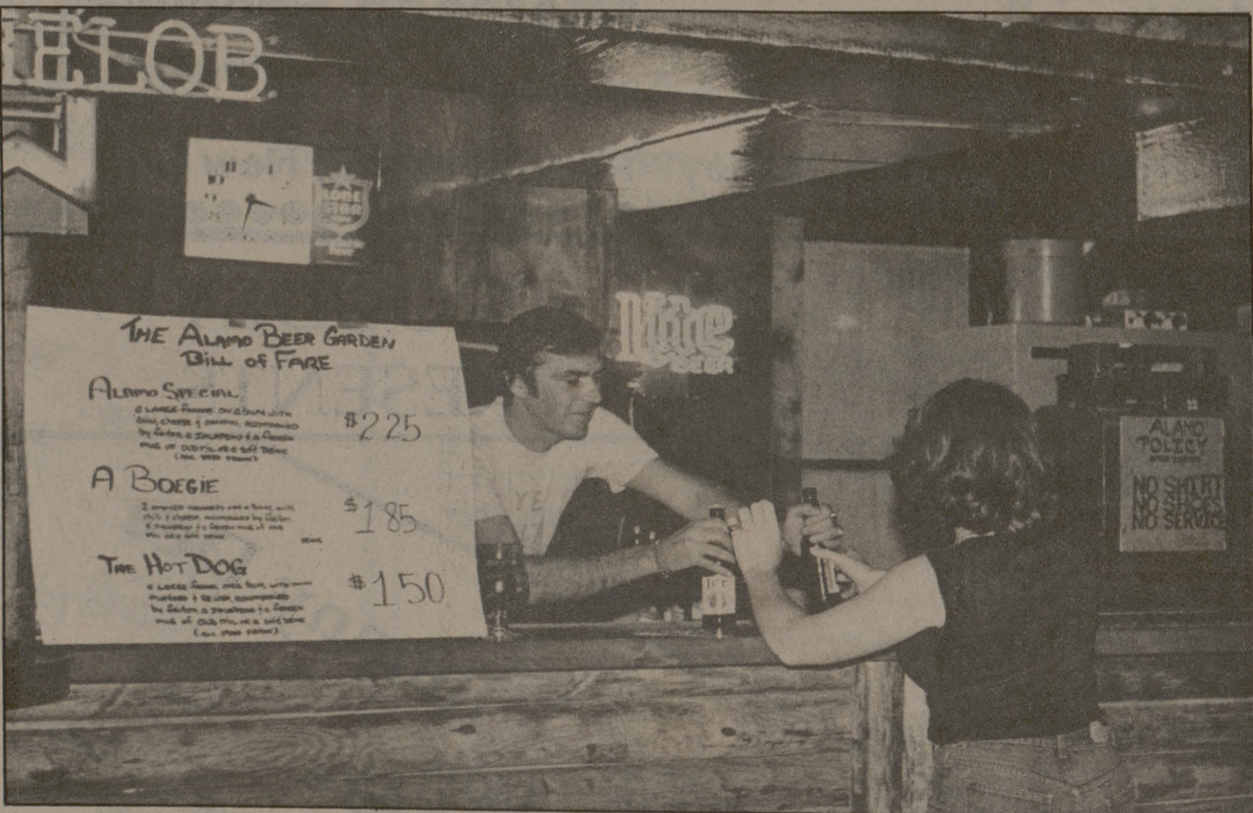

THE ALAMO GRAND OPENING!

**4 P.M. TO MIDNIGHT
TONIGHT!**

**ALL PITCHER
BEER** (FROZEN PITCHERS
& FROZEN MUGS) **\$1.50**
LONGNECKS 50¢

REGULAR HOURS

Mon.-Sat. Open at 11 a.m.
Sunday 12 a.m. to Midnight
Open For Lunch .. 11 a.m. to 3 p.m.

NO COVER CHARGE
LIVE MUSIC BY
**"RAPID
TRANSIT"**
(IN THE BEER GARDEN, 8-12 P.M.)

BILL OF FARE

- ALAMO SPECIAL** \$2.25
LARGE ALL-BEEF FRANK ON BUN WITH CHILI, CHEESE AND ONIONS, ACCOMPANIED BY FRITOS, A JALAPENO AND A FROZEN MUG OF OL MIL OR SOFT DRINK.
- A BOEGIE** \$2.00
TWO SMOKED SAUSAGES ON A BUN WITH CHILI, CHEESE AND ONIONS, PLUS FRITOS, A JALAPENO AND A FROZEN MUG OF OL MIL OR SOFT DRINK.
- THE HOT DOG** \$1.50
LARGE ALL-BEEF FRANK ON BUN WITH ONIONS, MUSTARD AND RELISH, ACCOMPANIED BY FRITOS, A JALAPENO AND A FROZEN MUG OF OL MIL OR SOFT DRINK.