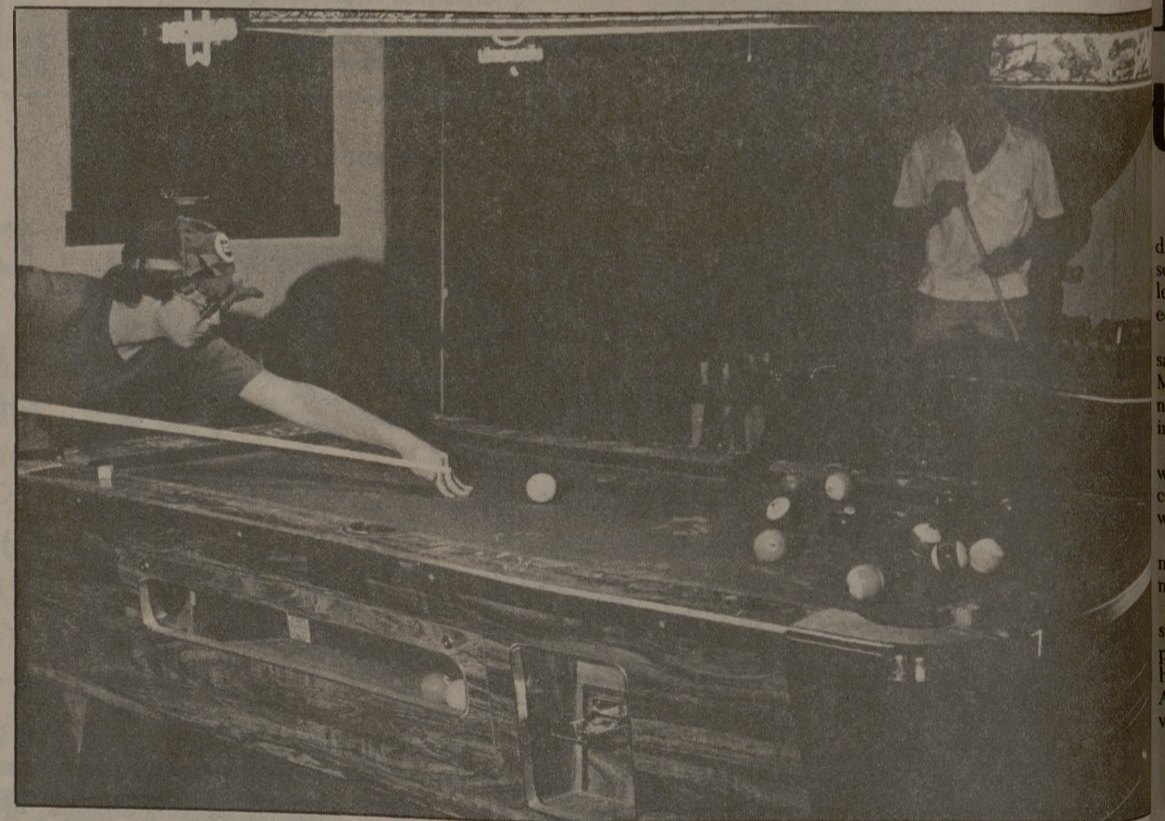

THE ALAMO GRAND OPENING!

**4 P.M. TO MIDNIGHT
TONIGHT!**

**ALL PITCHER
BEER** (FROZEN PITCHERS
& FROZEN MUGS) **\$1.50**
LONGNECKS 50¢

REGULAR HOURS

Mon.-Sat. Open at 11 a.m.
Sunday 12 a.m. to Midnight
Open For Lunch .. 11 a.m. to 3 p.m.

NO COVER CHARGE
LIVE MUSIC BY
**"RAPID
TRANSIT"**
(IN THE BEER GARDEN, 8-12 P.M.)

BILL OF FARE

- ALAMO SPECIAL** \$2.25
LARGE ALL-BEEF FRANK ON BUN WITH CHILI, CHEESE AND ONIONS, ACCOMPANIED BY FRITOS, A JALAPENO AND A FROZEN MUG OF OL MIL OR SOFT DRINK.
- A BOEGIE** \$2.00
TWO SMOKED SAUSAGES ON A BUN WITH CHILI, CHEESE AND ONIONS, PLUS FRITOS, A JALAPENO AND A FROZEN MUG OF OL MIL OR SOFT DRINK.
- THE HOT DOG** \$1.50
LARGE ALL-BEEF FRANK ON BUN WITH ONIONS, MUSTARD AND RELISH, ACCOMPANIED BY FRITOS, A JALAPENO AND A FROZEN MUG OF OL MIL OR SOFT DRINK.