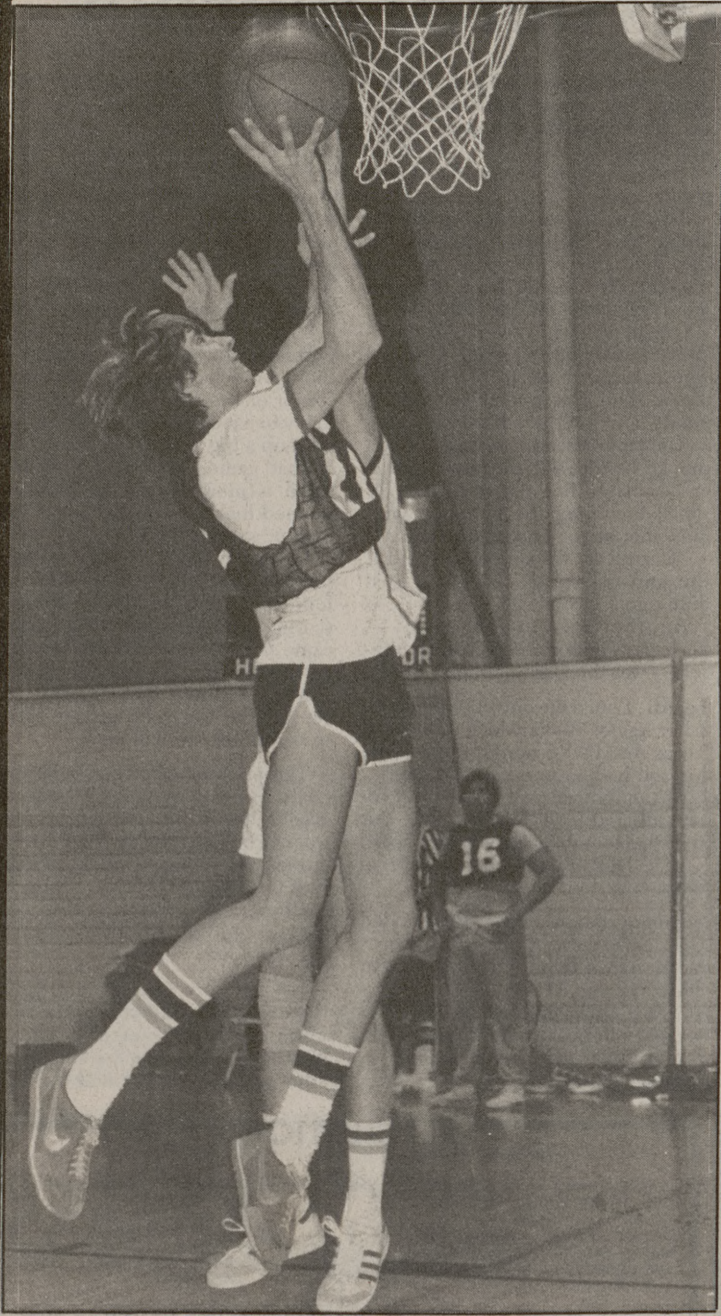

McDONALD'S INTRAMURAL HIGHLIGHTS

At University Drive

At Manor East Mall

A member of the Barbarians IM basketball team scores two points during a game against the Stokers.

Handball Nationals

In the recent National Intercollegiate Handball Tournament held in Irvine, California, February 29 - March 2, Texas A&M sent four players. Sue Oakleaf won the National Women's Open Singles Championship, while Glorian Motal took 3rd place and Jill

MacAluso won the Consolation bracket. Sue has been the Texas State Women's Singles Champion the past two years while Glorian and Jill were both semi-finalists this year. Our fourth player, John Welch, made it to the Quarter-Finals in

the National Tournament in a very tough "C" division. John is the Southwest Intercollegiate "C" division singles champion for 1980. The results of the national tournament and other recent Texas Tournaments reflect the enthusiasm and talent in handball

that is present at Texas A&M. We plan to have over forty players participating in the upcoming Southwest Divisional Handball Tournament in Austin, March 21-23. We are also looking forward to the 3rd Annual Spring TAMU Handball Club Tournament that

CAUGHT IN THE ACTION this week is Mr. Walter M. Penberthy, who will throw out the first pitch at the Penberthy Celebration of Sports. The Penberthy Intramural Complex is named for "Mr. Penny", who came to A&M in 1926 to teach physical education and serve as Intramural Director.

At A&M, "Mr. Penny" reorganized the intramural program so every student had a chance to participate. He also held various positions within the University, including Head of Health and Physical Education Department, Chairman of the MSC Council, and Chairman of the Athletic Council. In 1947, Mr. Penberthy became Dean of Men. He returned to full-time teaching in 1959 and taught volleyball for required P.E. classes.

As a professor, "Mr. Penny" learned the names of all his students and checked them in by a "hello" each day instead of calling roll. During his tenure, he also wrote a column for The Battalion entitled "Penny's Serenade", which gave advice and philosophies of the good life. Mr. Penberthy retired in 1966.

Today "Mr. Penny" visits the campus often during his daily three-mile walks. He also enjoys hunting and fishing and owns a ranch in Clifton. He and his wife have traveled a bit and consider the Orient their favorite place. They also visit their three children and eight grandchildren at least once a year and visit friends all over the United States.

Mr. Penberthy enjoys being a spectator at Intramural games and finds "the wholesome fun" the greatest thing about the intramural program. In his opinion, the best job on campus is the directorship of Intramurals because of its student contact. According to his wife, "Mr. Penny is interested in young people and will never grow old."