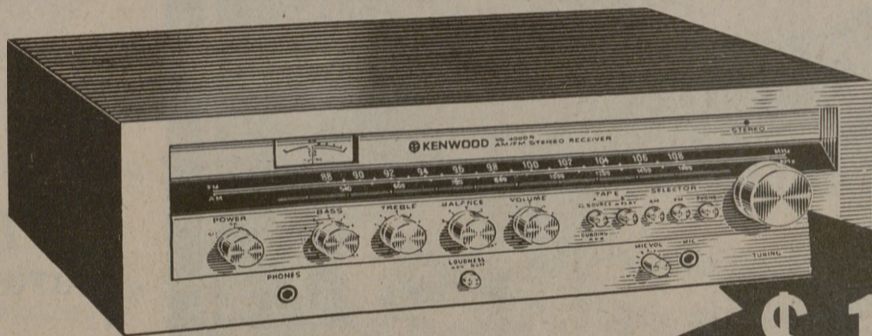

EXTENSION!

THIS SALE ABSOLUTELY WILL END AT 8 P.M. SAT. APRIL 14

8-INCH, 2-WAY SPEAKER SYSTEM
LSK-200

\$95

FANTASTIC PRICES!

KENWOOD

KS-4000R Stereo Receiver
14 Watts per Channel, Min. RMS at 8 ohms,
40-20k Hz, with no more than 0.3% Total Harmonic Distortion

\$129

Kenwood KD-1033

\$65

ON-THE-SPOT FINANCING

KENWOOD T SHIRT
FREE WITH THE PURCHASE OF COMPONENTS WHILE THEY LAST!

A Great Stereo Receiver with 26 Watts/Channel with less than .05 T.H.D.

new KX-530

the sound approach to quality
KENWOOD

\$169

12-Inch, 3-Way Speaker System
LSK-500

\$115
each

SAVE NOW!

KENWOOD

KR-3090 AM/FM-Stereo Receiver

\$169

FREE REFRESHMENTS
FOR YOU WHILE YOU WAIT