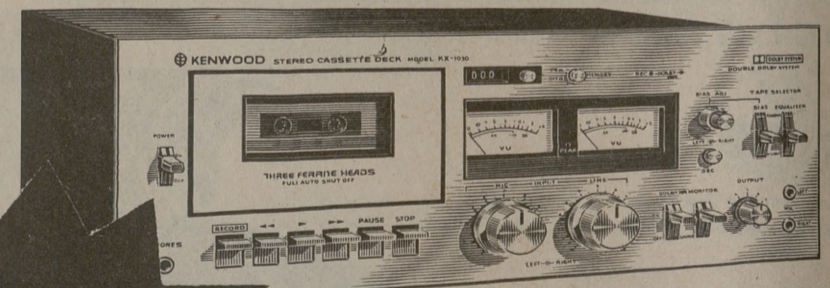

\$169

12-Inch, 3-Way Speaker System
LSK-500

\$115
each

SAVE NOW!

KENWOOD

KR-3090 AM/FM-Stereo Receiver

\$169

FREE REFRESHMENTS
FOR YOU WHILE YOU WAIT

OPEN
11 A.M. TO 8 P.M.

UP TO 50% OFF

audio-technica
DUAL MAGNET CARTRIDGES

\$359

KENWOOD

KX-1030 Three-Head Cassette Deck with Double Dolby* System

The Super Deck!

RECEIVERS, TUNERS, AMPLIFIERS, SPEAKERS, TURNTABLES, TAPE DECKS, AND MORE! THESE ARE JUST A FEW OF THE SUPER SPECIALS IN KENWOOD GEAR!