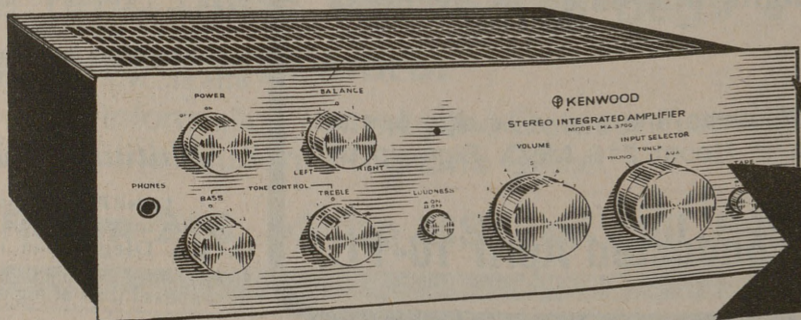

Kenwood KD-1033

\$65
**GREAT
 SAVINGS!**

KENWOOD

KA-3700 Integrated Stereo Amplifier
 20 Watts per Channel Min. RMS into 8 ohms,
 from 20-20,000 Hz, with no more than 0.08% total harmonic distortion

\$98

FREE REFRESHMENTS
FOR YOU WHILE YOU WAIT