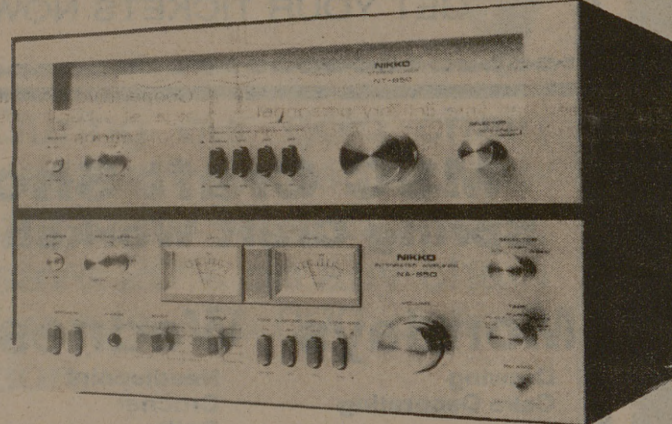

Steve Martin album banned from K-Mart

United Press International
AUSTIN — Steve Martin's "Wild and Crazy Guy" album has been ordered off the shelves of K-Mart stores because it contains offensive language, a K-Mart spokesman said. "We took it out of our stores because a number of our customers complained about the language," said Ann Wolff, K-Mart operates

1,396 retail outlets in the United States.

Local K-Mart officials confirmed they received an order two or three weeks ago to stop selling the Martin album.

"We got a note down a few weeks ago and we won't be stocking them," a K-Mart manager said.

Wyatt's Daily Specials

Good from 11:00 a.m. 'til closing

- Wednesday . . . Baked meat loaf topped with creole sauce, hash brown potatoes and seasoned carrots $1.89
- Thursday . . . Tender broiled chicken livers served with french fried onion rings and corn on the cob $1.75
- Friday . . . . . Deluxe seafood platter — 1 piece of fish, 2 fried shrimp, 2 fried crab rolls, tartar sauce, hush puppies, french fries and creamy cole slaw $2.89
- Saturday . . . . . One-fourth chicken with barbecue sauce served with hot potato salad and baked beans $1.89

Wyatt's Cafeterias

804 Texas Avenue

TRUCKLOAD SALE

with **GUSTOM SOUNDS** and **Nikko Audio**

Nikko Audio offers a complete 3 year parts and labor warranty on all their products

Nikko Audio NA850/NT850

NA850/NT850 bought separately $520

SALE this week $399 for pair

NT-850 AM/FM Stereo Tuner

Features abound in the NT-850 Stereo Tuner from Nikko Audio — a switchable (normal/narrow) IF band, dual gate MOS-FET front end section, multipath switching, 4 FM and 2 AM variable capacitors, FM quadrature detector, and phase-lock-loop multiplex circuitry insure low distortion, signal stability, maximum stereo separation and outstanding reception.

FM specifications include a high (IHF) sensitivity of 1.8µV, (IHF) selectivity of 65dB/90dB (normal/narrow), high signal-to-noise ratio of 75dB in mono, and 70dB in stereo. Total harmonic distortion is a low 0.08%/0.2% (normal/narrow), mono or 0.15%/0.4% (normal/narrow), in stereo. Capture ratio is 1.0dB/1.5dB (normal/narrow).

NA-850 Integrated Stereo Amplifier

The NA-850 delivers 60 watts, continuous power output, minimum RMS per channel, both channels driven into 8 ohms from 20Hz to 20kHz with no more than 0.08% total harmonic distortion.

Features on the NA-850 include two large VU meters, two system speaker control, separate bass/treble controls, tone defeat, subsonic filter (-3dB at 7Hz) for reducing turntable rumble, high filter, loudness switching, 3-position function switching, 5-position tape control, balance control and variable VU meter control. Additional features include a special speaker protection circuit and Nikko's exclusive circuit breakers.

(Custom walnut veneer cabinets are available for the NA-850/NT-850 combinations.)