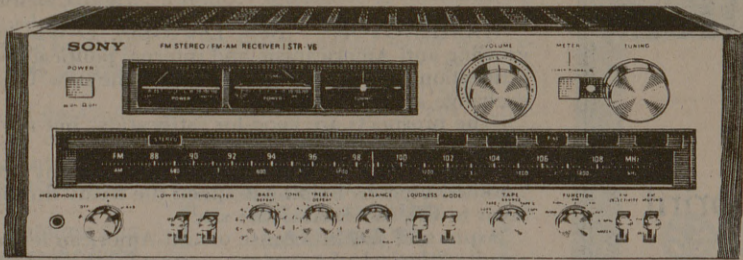

They judge horses, don't they?

B.F. Yates, a Bryan 4-H leader, runs his horse for a group of about 40 judges from the Texas A&M Collegiate Horseman's Association. The Horseman's Association sponsored the judging

event Sunday in the Animal Science Pavillion. Horses were supplied by the Brazos County Equestrian 4-H Club.

Battalion photo by Larry Parker

Man's home sold for tax mistake

United Press International
KANSAS CITY, Mo. — Melvin Tolliver says he hopes he's "never that big a fool again."

Kent Gates says he's no longer in the market for a house.

And Jackson County officials just hope the whole thing never comes up again.

Last week, Tolliver and his wife Gertrude discovered their house had been sold on the steps of the county courthouse to Gates for back taxes.

The first they knew of it was Jan. 10, when an attorney for Gates came to their door.

The plight of the Tollivers, who had not received a tax bill since 1972 and never were notified of the impending sale, brought an outcry of alarm and sympathy from other taxpayers. The problem, Jackson County officials said, was a clerical error — a misplaced digit — that resulted in the couple's tax bills being sent to a rural address.

"You're never going to eliminate something like this 100 percent," said Dale Baumgardner, Jackson County executive, "but once our tax rolls are revised, it should eliminate a lot of problems."

Baumgardner said that for the fu-

ture, he will recommend that properties sold for back taxes be visited by a county worker who will either contact the residents, or will leave a notice attached to the house or property.

Because it is a taxpayer's responsibility to see that all taxes are paid, the Tollivers, who owed $1,955.43, had no legal recourse in the loss of their home.