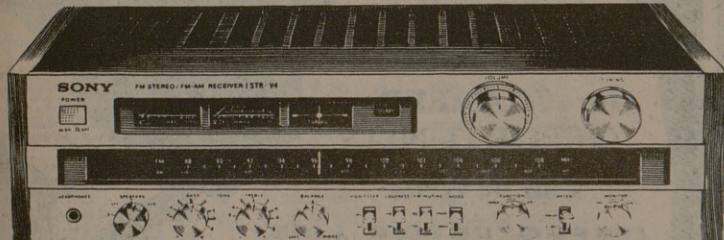

Features

- 35 watts per channel, minimum RMS at 8 ohms from 20Hz to 20kHz with no more than 0.1% Total Harmonic Distortion
- Excellent FM reception quality, with FET RF front-end and Phase-Locked-Loop IC stereo multiplex stage
- Simple, accurate station selection, with center-station and signal-strength tuning meters and linear FM dial scale
- Connections for turntable, 2 pairs of speakers, and 2 tape decks, with provision for tape-to-tape dubbing

Regular $330

NOW $219

SONY AUDIO STR-V4
FM STEREO/FM-AM RECEIVER

Features

- 55 watts per channel, minimum RMS at 8 ohms from 20Hz to 20kHz with no more than 0.1% Total Harmonic Distortion
- Excellent FM performance, with FET RF front-end section and Phase-Locked-Loop IC stereo multiplex stage

Regular $430

NOW $289

- Switchable display meters for accurate monitoring of signal strength/center tuning (FM) or power output per channel
- Connections for turntable, 2 pairs of speakers, and 2 tape decks, with provision for tape-to-tape dubbing

PS-X7 QUARTZ LOCKED FULLY AUTOMATIC DIRECT DRIVE TURNTABLE SYSTEM