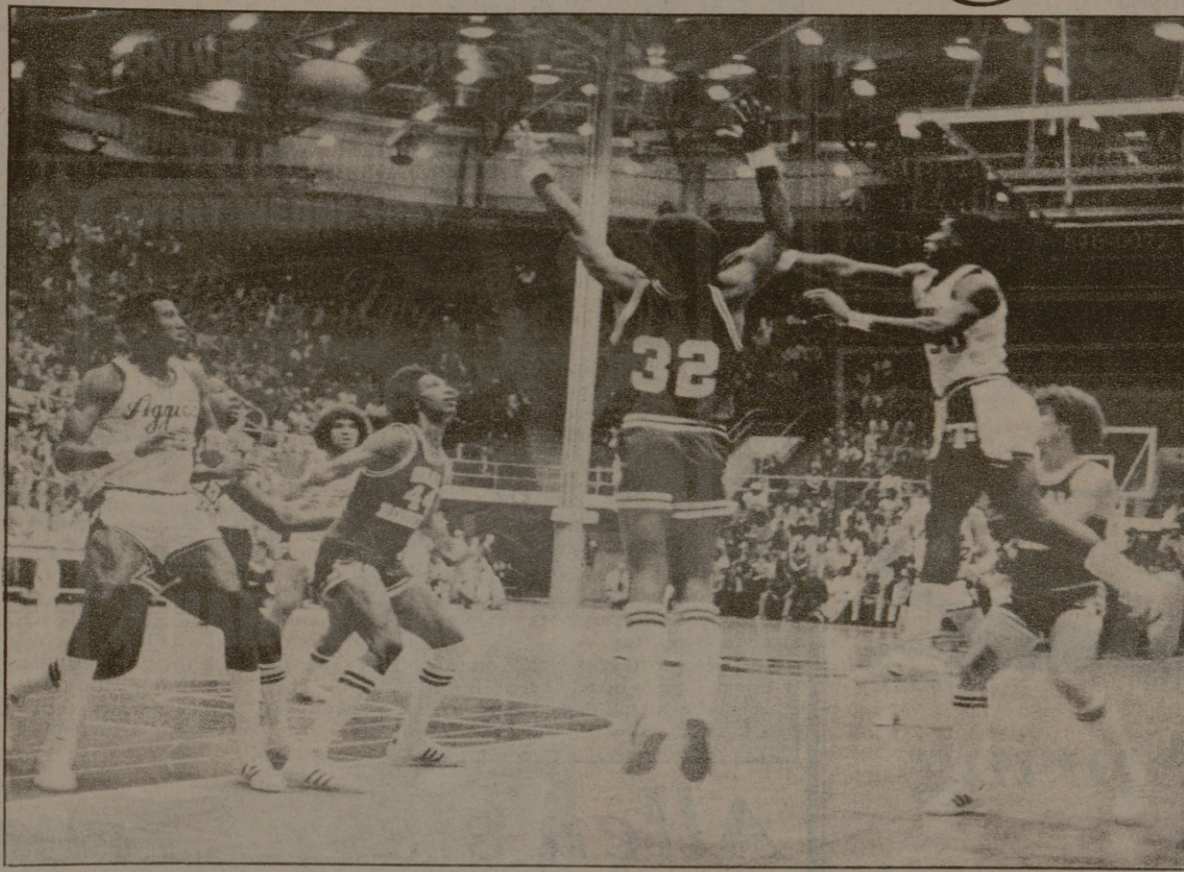

"I shot bad in the game. In the first half I was rushing a lot of my shots. Towards the end of the game I was pushing my shots hoping we could get back into the game."

Oral Roberts' Assistant Coach Larry Reid was impressed with the performance of the Aggies in Monday night's game.

"Rudy and Britton gives two dimensions to this team that they didn't have last season. The Aggies will improve with every game they play."

For the second time in as many home games the Aggies drew slightly over 4,000 fans. But the few that did show up were as vocal as twice the number.

"The crowd shook a couple of the players," Garrett said. "It was a factor there at the stretch when we were neck-and-neck."

The Aggie players loved the vocal crowd.

"Coach Metcalf told us that we had to get the fans back this season," Britton said. "The crowd tonight was a joy. I'm out here to have fun and tonight I think the crowd did too."

Metcalf agreed that the crowd was a big factor in Monday night's win.

"The folks out here tonight were behind us when we needed them," Metcalf said. "We're playing the type of ball that, when the word gets around, we'll get more students out."

"Imagine what we would have done with twice as many people out here."

Wednesday night the Aggies play their third home game of the year when Sam Houston State University pays a visit to G. Rollie White Coliseum. Tipoff is at 7:30.

David Britton passes across court during Monday night's Texas A&M-Oral Roberts game.

Wilson names new coach

United Press International
Texas A&M head football coach Tom Wilson has added Jess Stiles to his staff, the university's athletic department announced today.

Stiles and Wilson coached together at Texas Tech, where Stiles was an assistant from 1969 through last spring. He was freshman coach five years, dur-

ing which his teams were undefeated four seasons, and served as defensive end coach.

Stiles is a native of Clarksville, Texas, where he was a high school running back. He played linebacker and offensive guard at Paris Junior College and Midwestern University in Wichita Falls, from which he graduated in 1954.

TOKYO STEAK HOUSE AGGIE SPECIAL DINNER $2.95

1. Includes:
   Sweet and Sour Chicken
   Egg Roll
   Fried Won Ton
   Chop Suey
   Fried Rice
   Fortune Cookies

Specials good for students
Tues., Wed., Thurs. & Sun.
Closed Mondays

2025 Texas Avenue
Townshire Shopping Center
822-1301