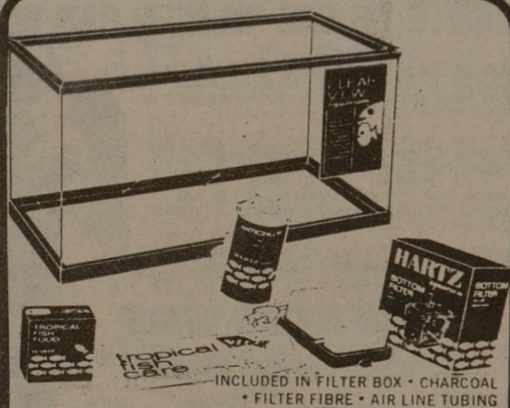

10-GAL. AQUARIUM

Our Reg. 14.97
9⁹⁷

Clear view aquarium, food, antichlorine, air pump, filter box, fish care book.