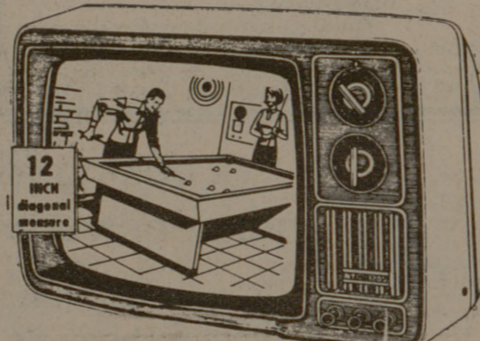

12" BLACK/WHITE TV

Our Reg. 79.88
$65

Solid state portable with telescoping and loop antennas, earphone. NTC-1205.