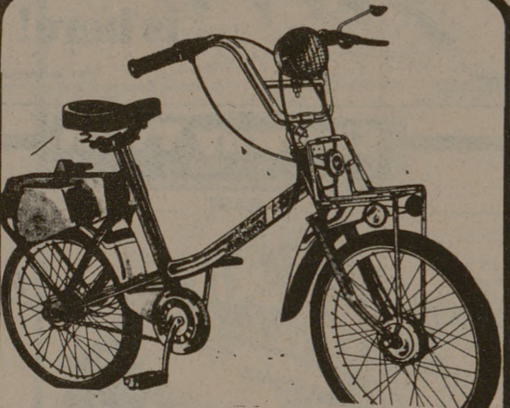

Our Reg. 27.77
19⁷⁷

Center focus, 3 element lenses. *Our 56.97, 7x50mm Binoculars. .48.97

DISPOSABLE DIAPERS

Our Reg. 3.47
2⁹⁹

Disposable diapers with tapes. Select from daytime, newborn, and more.

AMF® MOPED BIKE

Our Reg. \$297
\$225

Rough, lightweight, versatile. Great gas mileage. One basic control.

3-PC. COUCH SET

Our Reg. \$300
\$197

Beautiful Herculon® olefin upholstery. Includes: sofa, chair, loveseat.

MEN'S KNIT SHIRTS