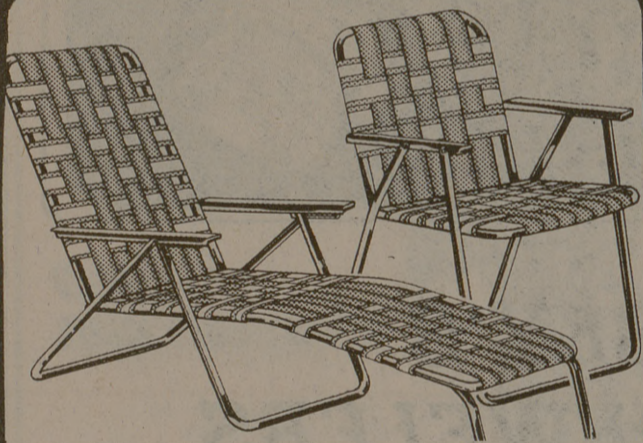

Water Pic®

Chrome Hose

14⁶⁶
 Our Reg. 19.97

PERMANENT

For relaxing, soothing showers. Adj. dial.

22⁸⁸
 Our Reg. 31.87

HAND-HELD

Adjustable dial for choice of water action.

9⁸⁸
 4 Days

CHAISE LOUNGER

Adjustable chaise with aluminum frame, arms.

4⁸⁸
 4 Days

LAWN CHAIR

Comfortable chair with polypropylene web.

14⁸⁸
 Our Reg. 17.96

5-PC. TRAY SET

Four walnut-look parquet style folding trays. In roll-away rack.

28⁸⁸
 Our Reg. 36.67

40 Pc. IRONSTONE

Jamestown dinnerware set. Save now at Kmart. Our 20.47, 45 pc. Melmac. 15.88

9⁴⁸
 Our Reg. 11.47

GLASSWARE SET