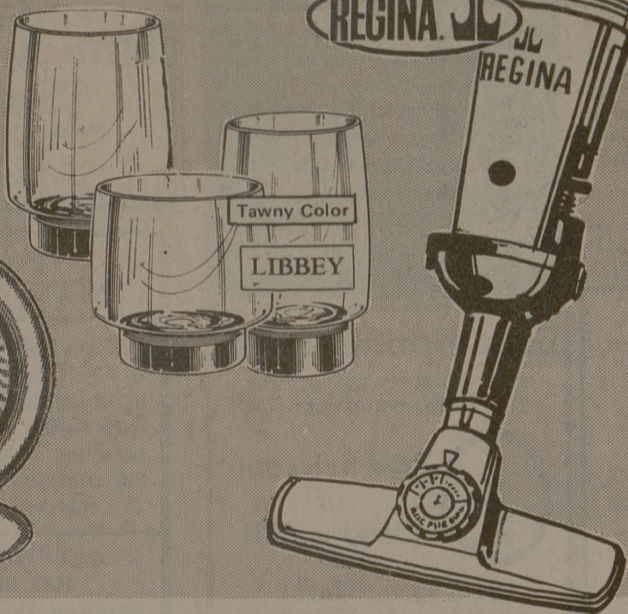

Four walnut-look parquet style folding trays. In roll-away rack.

28⁸⁸
 Our Reg. 36.67

40 Pc. IRONSTONE

Jamestown dinnerware set. Save now at Kmart. Our 20.47, 45 pc. Melmac. 15.88

9⁴⁸
 Our Reg. 11.47

GLASSWARE SET