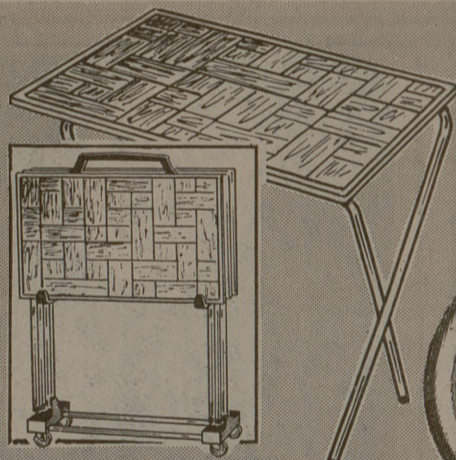

9⁸⁸
 4 Days

CHAISE LOUNGER

Adjustable chaise with aluminum frame, arms.

4⁸⁸
 4 Days

LAWN CHAIR

Comfortable chair with polypropylene web.

14⁸⁸
 Our Reg. 17.96

5-PC. TRAY SET

Four walnut-look parquet style folding trays. In roll-away rack.

28⁸⁸
 Our Reg. 36.67

40 Pc. IRONSTONE

Jamestown dinnerware set. Save now at Kmart. Our 20.47, 45 pc. Melmac. 15.88

9⁴⁸
 Our Reg. 11.47

GLASSWARE SET