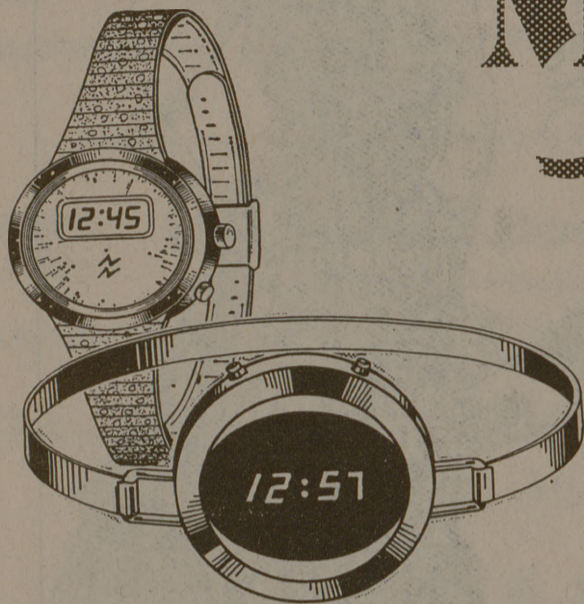

OPEN
MONDAY-FRIDAY 9:30-9:30
SATURDAY 9:00-9:30

WED., THURS., FRI.,
SAT. SALE
SHOP AND
SAVE AT K MART

MOTHER'S DAY

SPECIAL GIFTS

29⁹⁷
 Our Reg. 36.97

LADIES' L.C.D.

5 function liquid crystal display watch. White, yellow.

28⁹⁷
 Our Reg. 34.88

BANGLE WATCH

Ladies' elegant L.C.D. watches, white or yellow.

save \$103
3-PIECE GROUPING

Our Reg. 300.00

A center of comfort and great decorator styling to accent living room or family room. Beautiful Herculon® olefin upholstery cleans easily, resists stains and is flame-resistant. Grouping includes: 31x80x28" sofa, 31x38x28" chair and 31x58x28" love seat. Save