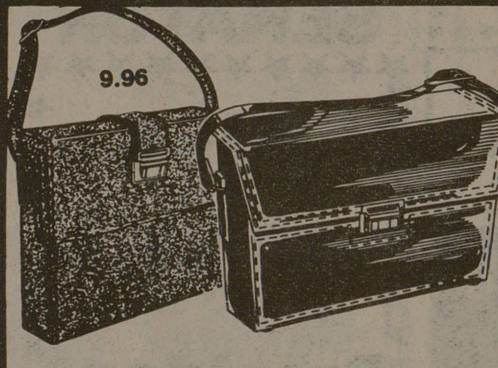

TURBINE VENT

Our Reg. 19.97 15.97

Cuts air conditioning costs. Vent base 5.97

HANGING BASKET

Our Reg. 97¢ 67¢

10" plastic basket with supports. Our Swag Hooks 67¢

WATER HOSE

4 Days Only 1.97

5 H.P. TILLER

Our Reg. \$295 \$217

Safety clutch with reverse, chain drive and panel controls.

CAMERA BAGS

Our Reg. 14.96 9.96

Bags fit SX-70, EK-4, EK-6 or Pronto cameras.

DRESS SHIRTS

1/2 PRICE