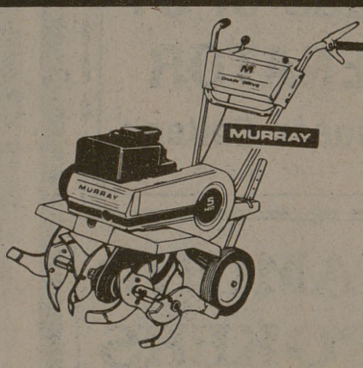

TURBINE VENT

Our Reg. 19.97 15.97

Cuts air conditioning costs. Vent base 5.97

HANGING BASKET

Our Reg. 97¢ 67¢

10" plastic basket with supports. Our Swag Hooks 67¢

WATER HOSE

4 Days Only 1.97

1/2"x50 ft. plastic vinyl tempered lawn hose.

PICNIC TABLE

Our Reg. 39.96 32.88

Redwood stained 6 ft. table and 2 benches.

3 H.P. MOWER

Our Reg. 78.88 \$67

22" cut lawnmower with fingertip control, deflector. All Have Briggs and Stratton Engines

5 H.P. TILLER

Our Reg. \$295 \$217

Safety clutch with reverse, chain drive and panel controls.

CAMERA BAGS

Our Reg. 14.96 9.96

Bags fit SX-70, EK-4, EK-6 or Pronto cameras.

DRESS SHIRTS

1/2 PRICE

Men's long sleeve dress shirts. Only 600 to sell.

12" TELEVISION

Our Reg. 99.88 \$84

Sharp® black & white. 100% solid state chassis. No. 1210.

RIDING MOWER

Our Reg. \$404 \$317

5 H.P. mower with 25" cut.

PATIO BLOCKS