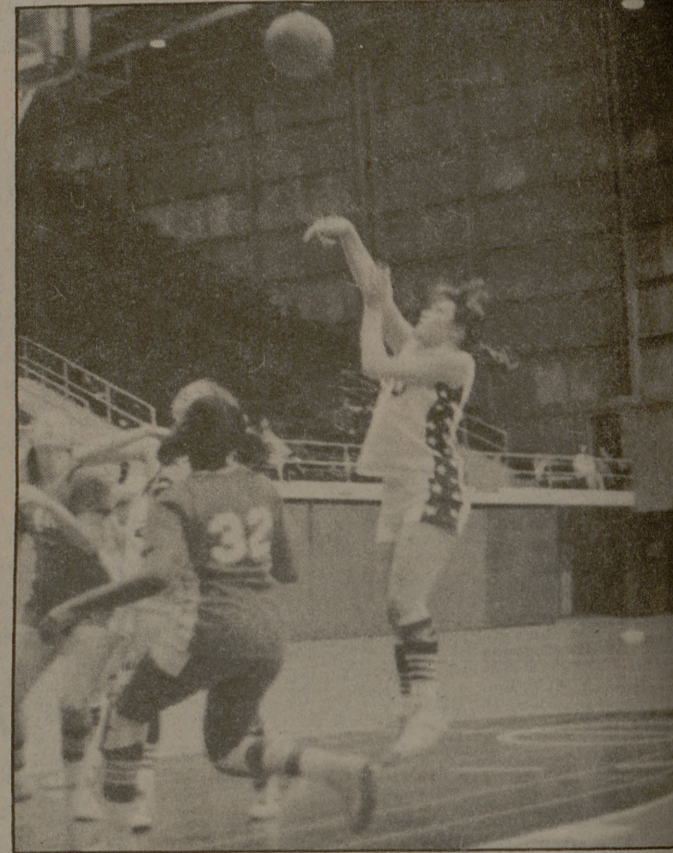

Julia Crawford, a 5-11 freshman from College Station was the leading scorer of the game with 20

points. The only other Ag to score in the double figures was Von Bunn with 14.

The Ladies had a strong night on the boards. Crawford, Jo Troell, Susan Kimbro and Cindy Gough each had eight rebounds.

Crawford, playing with a slightly injured ankle, said that she was very proud of the team's performance against Lamar.

"Lamar beat us on their home court and so we really needed to win this game," she said. "The Cardinals came into the game with an extremely low level of confidence which hurt their game. It decreased as the game progressed and it caused them to miss a lot of easy shots. This increased our confidence which helped us blow the game wide open."

Early in the second half, it looked like Lamar was finally getting themselves together as they pulled to within 15 points of the Ags.

"Lamar came out of the dressing room fired up," Bender said. "Luckily, our girls started firing up also."

Pat Parks, the head coach of the Cardinals said her team had a miserable game.

"You can't expect to win a game or even stay in it when you hit only 20 percent of your shots," she said. "I was very disappointed with their play."

The Cardinals finished the game hitting 20 percent of their field goals and 33 percent of their free throws.

The Ladies next home game will be against the Texas Tech Red Raiders this Thursday at 5:15 in G. Rollie White Coliseum.

Battalion photo by Larry Christian. Sheree Christian (No. 20) makes a 10-foot shot against Lamar University. Christian scored nine points and grabbed eight rebounds. The Ags defeated the Cardinals 68-32.

Answers to sports quiz

The following are the answers to the football quiz that appeared in Tuesday's issue of the Battalion.

1. New York Giants	13. Atlanta Falcons
2. San Francisco 49ers	14. Houston Oilers
3. New York Jets	15. Denver Broncos
4. Chicago Bears (bares)	16. Baltimore Colts
5. Oakland Raiders	17. Minnesota Vikings (Wah)
6. Pittsburgh Steelers	18. Los Angeles Rams
7. Cleveland Browns	19. Philadelphia Eagles
8. Washington Redskins	20. Dallas Cowboys
9. New Orleans Saints	21. St. Louis Cardinals
10. Buffalo Bills	22. San Diego Chargers
11. New England Patriots (Pat-riots)	23. Kansas City Chiefs
12. Miami Dolphins (dol-phins)	24. Green Bay Packers
	25. Detroit Lions
	26. Cincinnati Bengals (ben-gals)
	27. Tampa Bay Buccaneers (but-an-ee)
	28. Seattle Seahawks

It's a Love Affair
Bridal and Trousseau Fashion Show

WOMAN'S CLUB • 1200 CARTERCREEK • BRYAN
2:00 P.M. • FEB. 12, 1978

Tickets may be purchased from any sponsoring merchant. Proceeds will be donated to American Cancer Society.

Lucille's BRIDAL (HOPPE)
Sound center
Plantation Catering Service

barker photography
The Soft Touch
Charm

CORSAGES FOR THE BAND DANCE AND THE SOPHOMORE BALL

10% off on Corsages with Student I.D.

Don't forget... Valentine's Day is next Tuesday!

The Green Jungle
700 E. University Drive • 846-3778
(Across from Fed Mart)
COMPLETE FLORAL SERVICE

Tower Dining Room

Serving Luncheon Buffet Sunday through Friday 11:00 A.M. to 1:30 P.M. $3.25

Top Floor of Tower Dining Room Sandwich & Soup Mon. thru Fri. $1.75 plus drink extra

Open to the Public
"QUALITY FIRST"

The Arts Committee presents:

"FORBIDDEN ARTS FROM LENINGRAD"

with CONSTANTIN KUZMINSKY GRADY & HILLMAN

Feb. 8, 1978 8:00pm. $1.00
Rudder Theatre
advanced tickets on sale

Hurry! Valentine's Day is Tuesday, February 14!

Send Our FTD LoveBundle® Bouquet

Fresh, romantic flowers arranged with a spray of sparkling hearts. We can send it almost anywhere by wire, the FTD way. But hurry... Valentine's Day is almost here. And call or visit us today for your corsage orders for the Band Dance and Sophomore Ball.

We also have roses & other fresh flowers, candy & cards available for Valentine's Day.

We really get around... for you!

Aggieland Flower Shop
209 University Dr. 846-5825