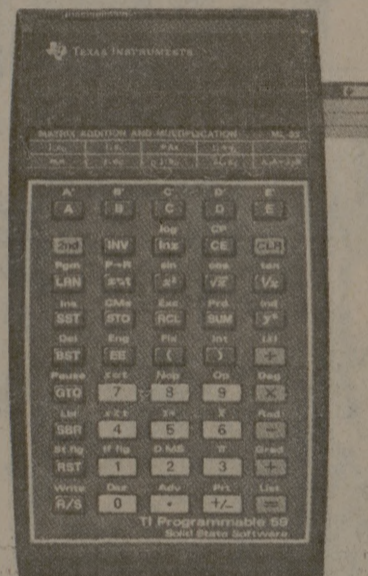

Programmable TI-58

A powerful programmable
with preprogrammed
Solid State Software™
library module.

- Up to 480 program steps. Or, up to 60 memories.
- 25-program Master Library Module with 5,000 program steps.
- Optional plug-in library modules available.
- AOST™ entry system. Enter problems just as you would write them.
- Prints alpha and plots with the PC-100A printer, plotter.

Now
$124⁹⁵