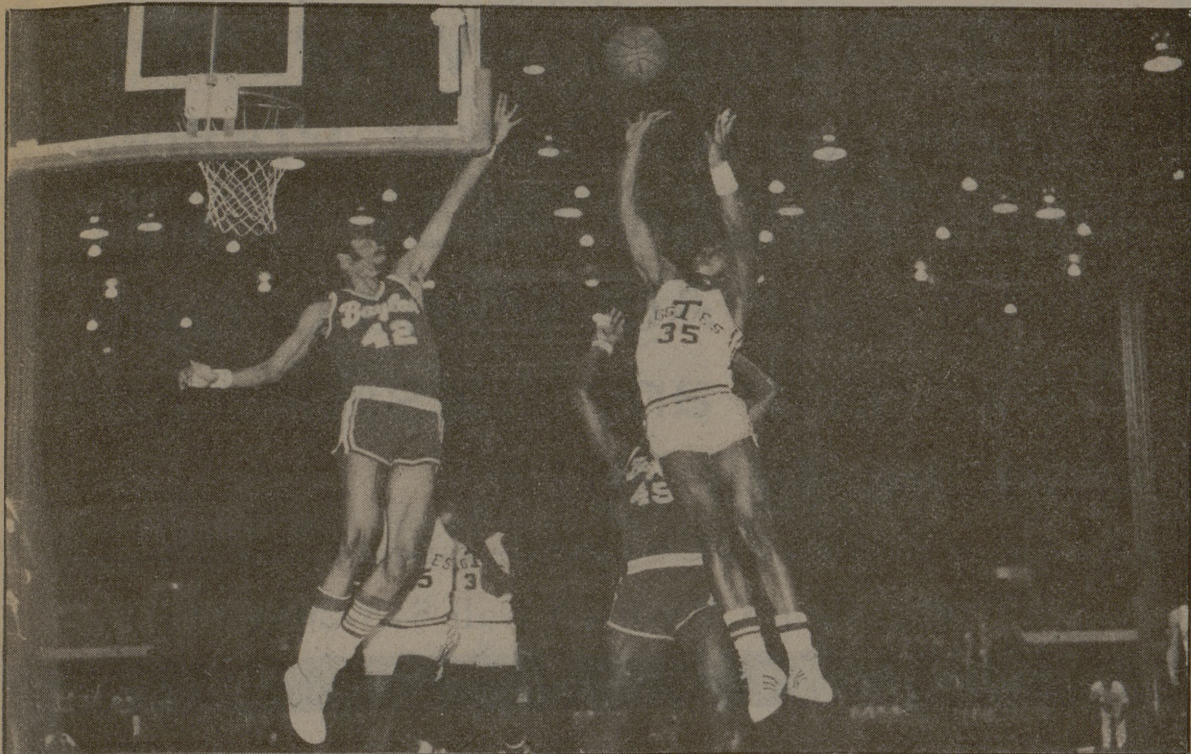

Metcalf's men believe in miracles

Battalion photo by Pat O'Malley

A&M forward Willie Foreman (No. 35) shoots over the outstretched hands of Wendell Mays (No. 42). Foreman led the Ags in scoring with 15. A&M defeated the Bears 58-56.

By PAUL ARNETT
Battalion Sports Editor

The Baylor Bear prayer went unanswered.

With one second showing on the clock, Texas A&M forward Rynn Wright calmly sunk two free throws, giving Texas A&M a 58-56 victory over the Baylor Bears.

"We really needed something like that to happen," coach Shelby Metcalf said. "It was great for Rynn since he has missed some free throws in crucial situations. It was even more important for his confidence to make those shots."

But Baylor did. The Bears had the ball with 21 seconds remaining in the game. It was obvious that they wanted the last shot to fall upon the shoulders of the conference's leading scorer, Vinnie Johnson. But the A&M defense had other ideas.