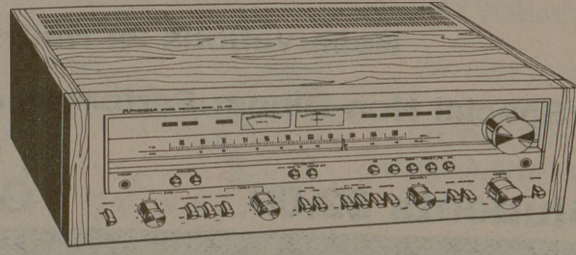

Continuous power output of 15 watts* per channel, min. RMS at 8 ohms from 20 hertz to 20,000 hertz with no more than 0.5% total harmonic distortion.

Reg. $200 **SALE $149⁹⁵**
UNBELIEVABLE PRICE!

PIONEER SX-850
STEREO AM/FM RECEIVER