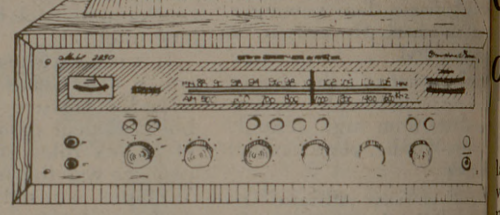

15 watts per channel RMS
Reg. $250.00

FOR THIS SALE $100 OFF

$149⁹⁵
FANTASTIC!

Marantz 2230 Receiver