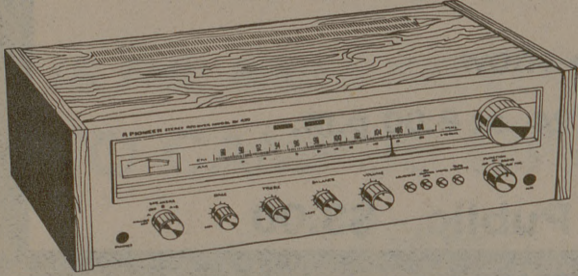

BRYAN-COLLEGE STATION'S LEADING AUDIO DEALER

Summer Clearance Sale

GUSTOM SOUNDS

SALE PRICES GOOD THROUGH SATURDAY, JUNE 18

PIONEER
HIGH FIDELITY

PIONEER SX-450
STEREO AM/FM RECEIVER

Continuous power output of 15 watts* per channel, min. RMS at 8 ohms from 20 hertz to 20,000 hertz with no more than 0.5% total harmonic distortion.

Reg. \$200 **SALE \$149⁹⁵**
UNBELIEVABLE PRICE!

PIONEER SX-850
STEREO AM/FM RECEIVER

Continuous power output of 65 watts per channel minimum RMS at 8 ohms from 20 to 20,000 Hz with no more than 0.1% total harmonic distortion.