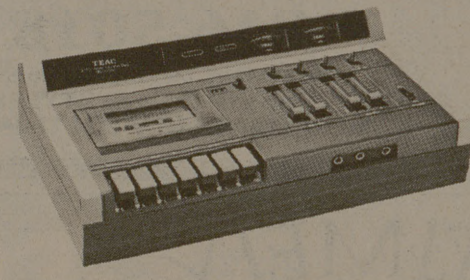

Reg. \$241.80

SALE \$158⁰⁰ COMPLETE

PIONEER CAR STEREO SPECIALS

KP-500. Supertuner for cassette buffs. Home stereo FM performance. Brushed aluminum front.

Reg. \$170 **SALE \$139⁹⁵**

TP-900. Supertuner for 8-track nuts. Home stereo FM performance. Automatic/manual program selection.

Reg. \$160 **SALE \$129⁹⁵**

TEAC

The leader, always has been.

A-170S

Top Rated Cassette Deck
Dolby and Top Loading

Reg. \$249.95

SALE \$199⁹⁵

A-3300 S