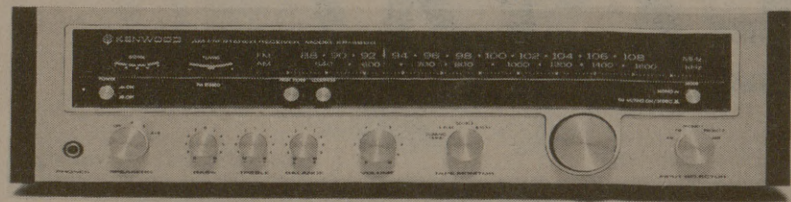

KENWOOD --- SANSUI --- TECHNICS --- AUDIO-TECHNICA --- ADC --- DOKORDER --- PIONEER --- SHARP --- TDK --- KOSS

Receiver Clearance Sale

The new Models are on their way —
we've got to move these receivers now!

Limited quantities on some models

Technics
by Panasonic

Superb quality receivers —

now at bargain prices!

SA-5360

38 watts/channel, 20-20 kHz, no more than .3% T.H.D.

List $299.00

NOW **$225⁰⁰**

SA-5460

65 watts/channel, 20-20 kHz, not more than .1% T.H.D.

List $399.00

NOW **$299⁰⁰**

SA-5060

12 watts/channel, 40 Hz-20kHz, no more than .9% T.H.D.

List $179.95

NOW **$119⁹⁵**

SA-5160

25 watts/channel, 30 Hz-20kHz, no more than .5% T.H.D.

List $229.95

NOW **$179⁹⁵**

Technics P-90 Speakers

3-way air-suspension bookshelf speaker system. One 10" woofer. One 5" mid-range. One 2 1/2" cone tweeter. Walnut-grain vinyl on particle board cabinet.

List $260/pair

NOW **$159⁹⁵/pair**

SA-5560

85 watts/channel, 20-20 kHz, no more than .1% T.H.D.

List $499.00

NOW **$425⁰⁰**

KENWOOD

the sound approach to quality

KR-3600

22 watts/channel, 20-20 kHz, no more than .8% T.H.D.

List $260.00

NOW **$199⁰⁰**

KR-2600

15 watts/channel, 20-20 kHz, no more than .8% T.H.D.

List $189.95

NOW **$159⁹⁵**

KR-4600

30 watts/channel, 20-20 kHz, no more than .5% T.H.D.

List $299.00

NOW **$239⁰⁰**

KR-5600

40 watts/channel, 20-20 kHz, no more than .5% T.H.D.

List $360.00

NOW **$299⁹⁵**

KR-7600

80 watts/channel, 20-20 kHz, no more than .3% T.H.D.

List $529.95

NOW **$459⁰⁰**

KR-6600

60 watts/channel, 20-20 kHz, no more than .3% T.H.D.

List $449.95

NOW **$389⁰⁰**

3820 TEXAS AVENUE 846-3517

(Across from Burger King)

Layaways & Financing Available
Free Delivery And Installation