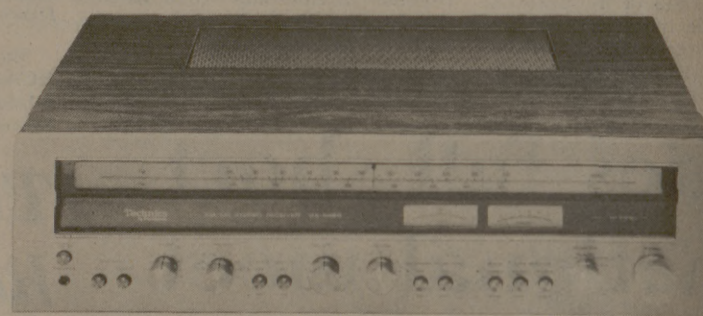

## SA-5360

38 watts/channel, 20-20 kHz, no more than .3% T.H.D.

List \$299.00

NOW **\$225<sup>00</sup>**