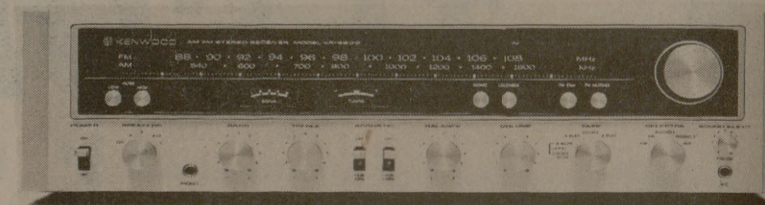

KR-7600

80 watts/channel, 20-20 kHz, no more than .3% T.H.D.

List $529.95

NOW **$459⁰⁰**

KR-6600

60 watts/channel, 20-20 kHz, no more than .3% T.H.D.

List $449.95

NOW **$389⁰⁰**

3820 TEXAS AVENUE 846-3517

(Across from Burger King)

Layaways & Financing Available
Free Delivery And Installation